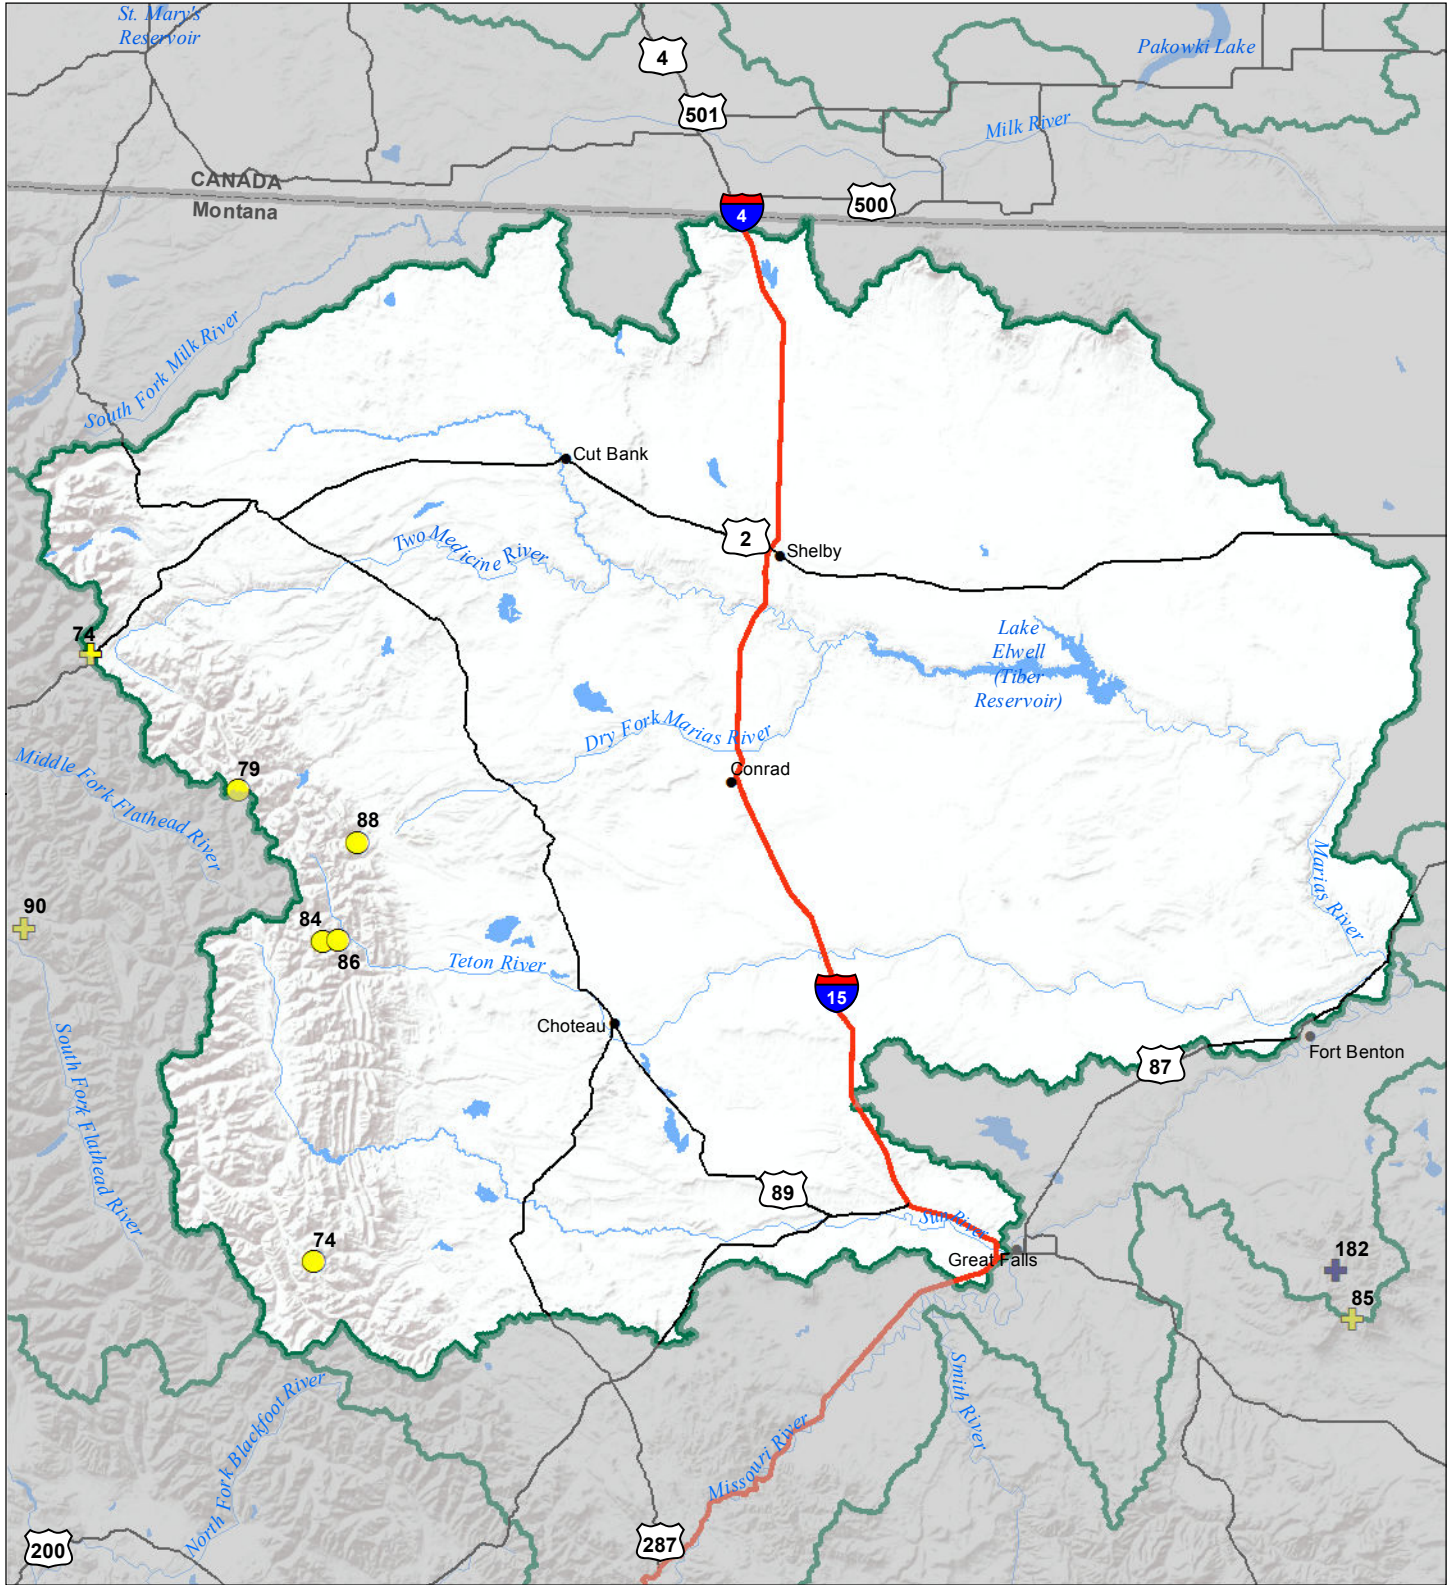

Sun-Teton-Marias River Basin Snow Water Equivalent Percentage of Normal February 1, 2019

Snow Water Equivalent Percent of Normal

SNOTEL

- > 150%
- 131 - 150%
- 111 - 130%
- 91 - 110%
- 71 - 90%
- 51 - 70%
- 1 - 50%
- 0%

Snowcourse

- ⊕ > 150%
- ⊕ 131 - 150%
- ⊕ 111 - 130%
- ⊕ 91 - 110%
- ⊕ 71 - 90%
- ⊕ 51 - 70%
- ⊕ 1 - 50%
- ⊕ 0%