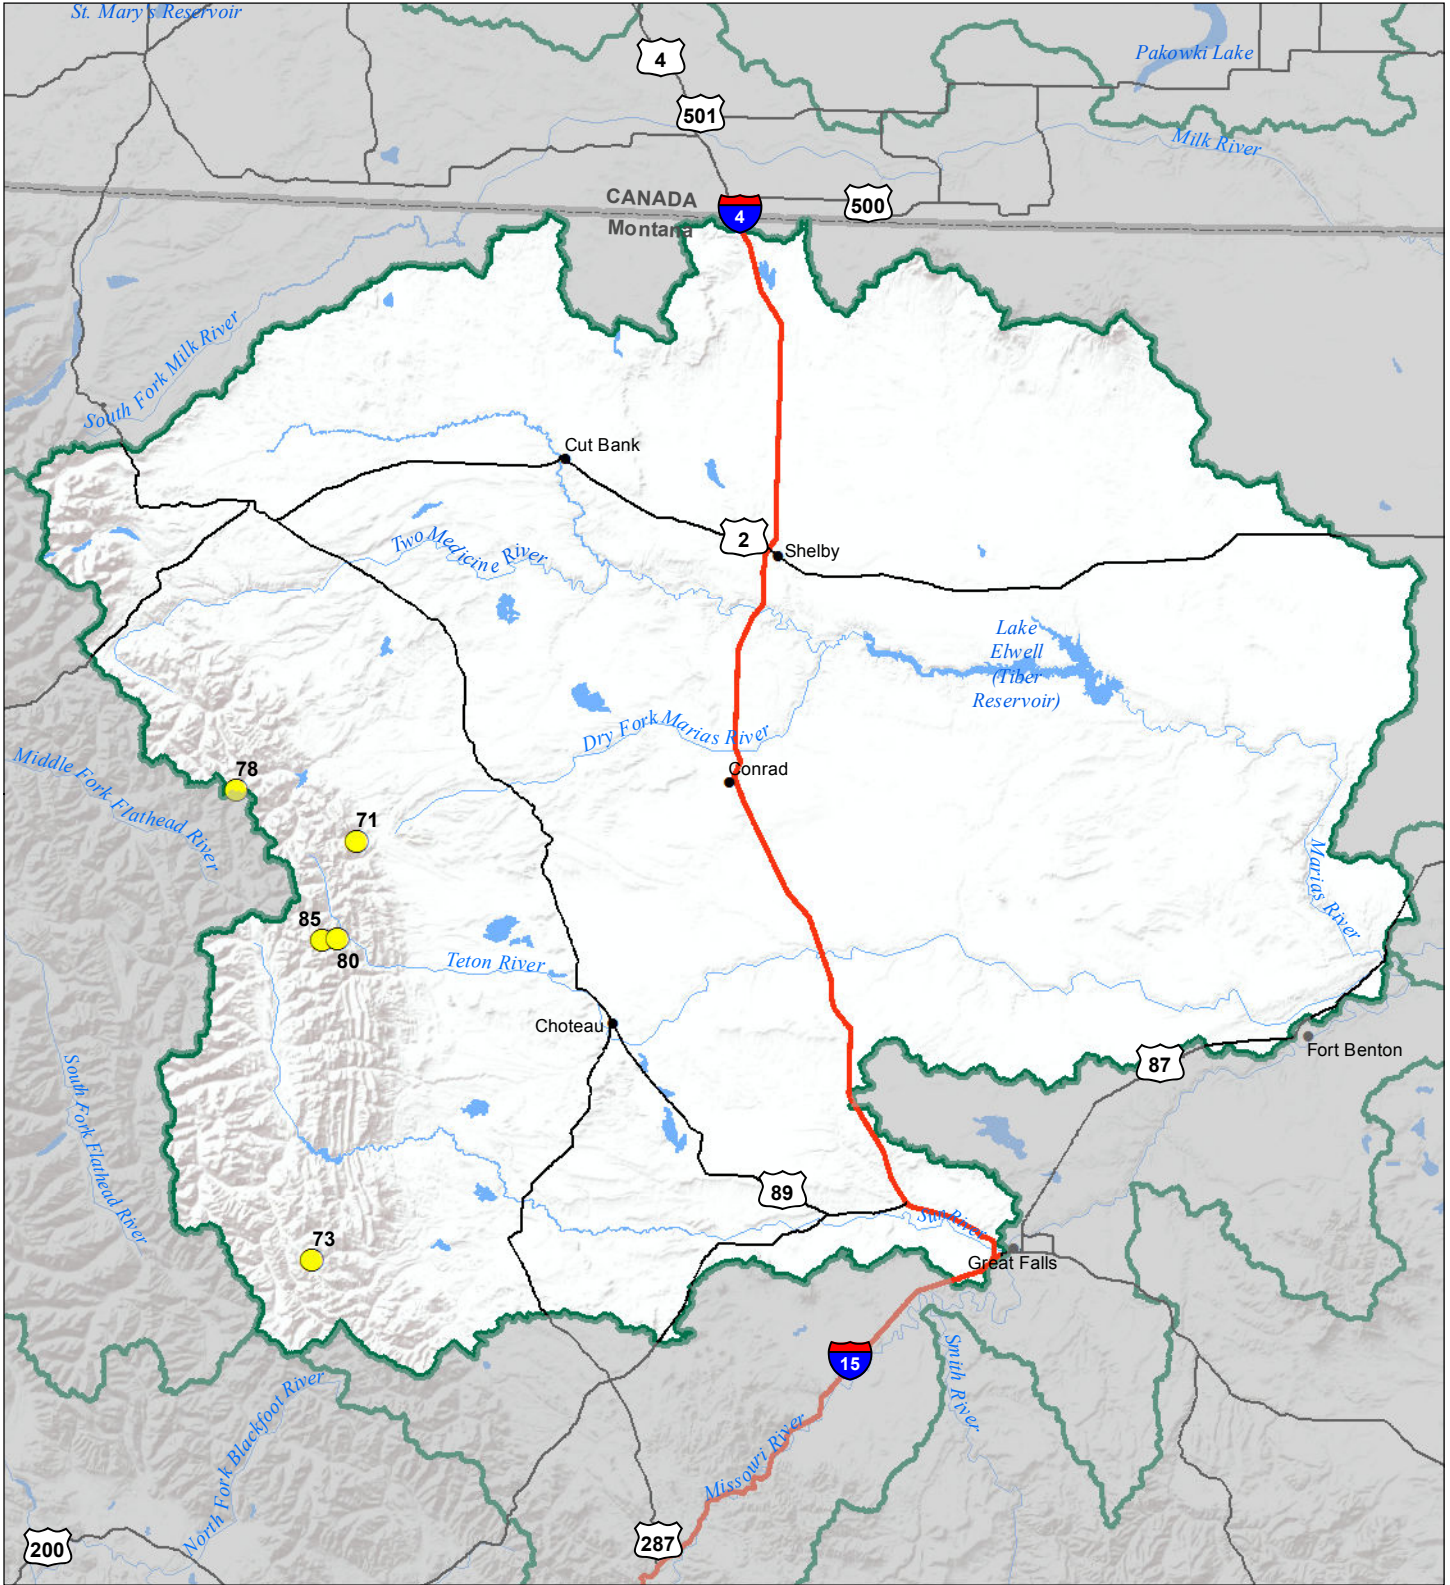

Sun-Teton-Marias River Basin Snow Water Equivalent Percentage of Normal January 1, 2019

Snow Water Equivalent Percent of Normal

SNOTEL

- > 150%
- 131 - 150%
- 111 - 130%
- 91 - 110%
- 71 - 90%
- 51 - 70%
- 1 - 50%
- *

Snowcourse

- ⊕ > 150%
- ⊕ 131 - 150%
- ⊕ 111 - 130%
- ⊕ 91 - 110%
- ⊕ 71 - 90%
- ⊕ 51 - 70%
- ⊕ 1 - 50%
- ⊕ *