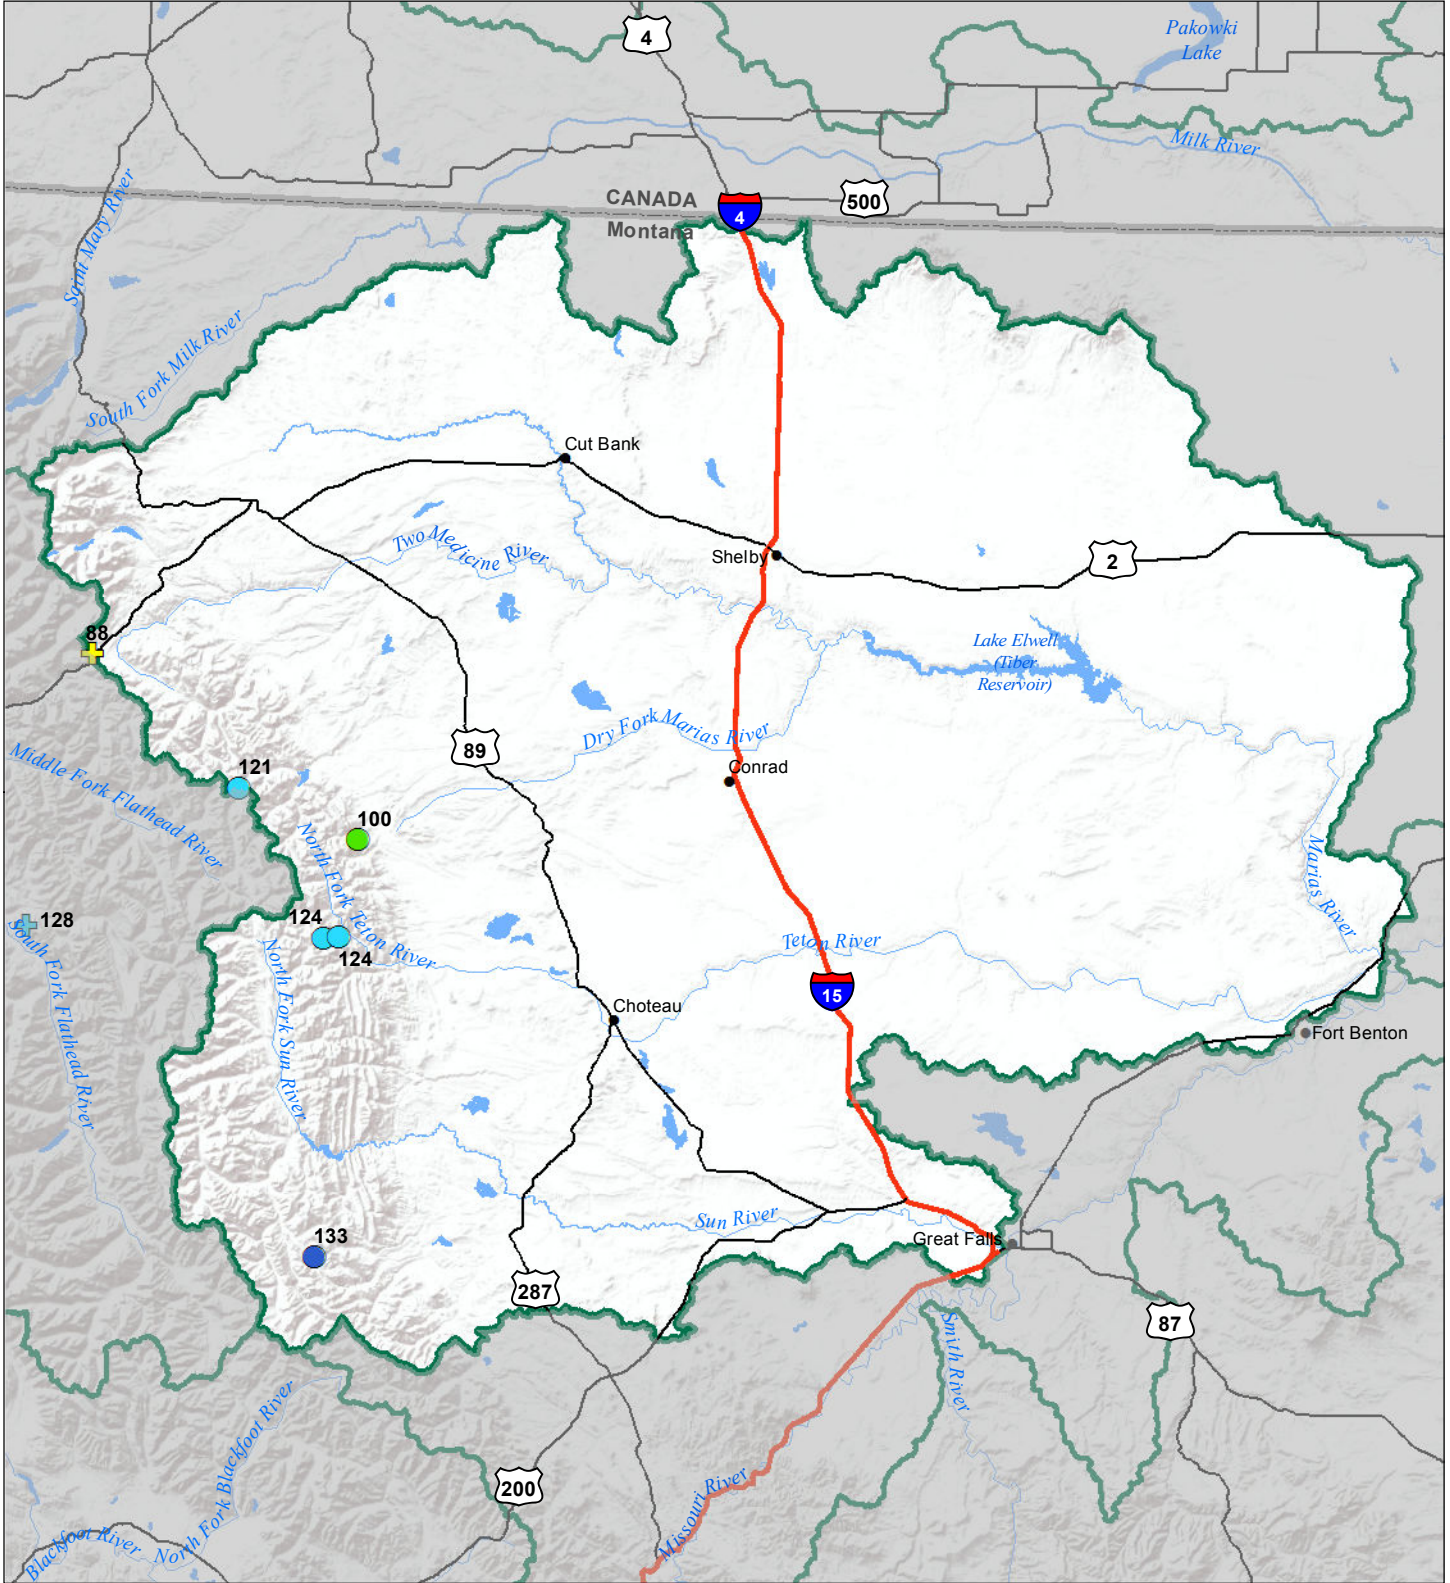

Sun-Teton-Marias River Basin Snow Water Equivalent Percentage of Normal January 1, 2018

Snow Water Equivalent Percent of Normal

SNOTEL

- > 150%
- 131 - 150%
- 111 - 130%
- 91 - 110%
- 71 - 90%
- 51 - 70%
- 1 - 50%
- 0%

Snowcourse

- ⊕ > 150%
- ⊕ 131 - 150%
- ⊕ 111 - 130%
- ⊕ 91 - 110%
- ⊕ 71 - 90%
- ⊕ 51 - 70%
- ⊕ 1 - 50%
- ⊕ 0%