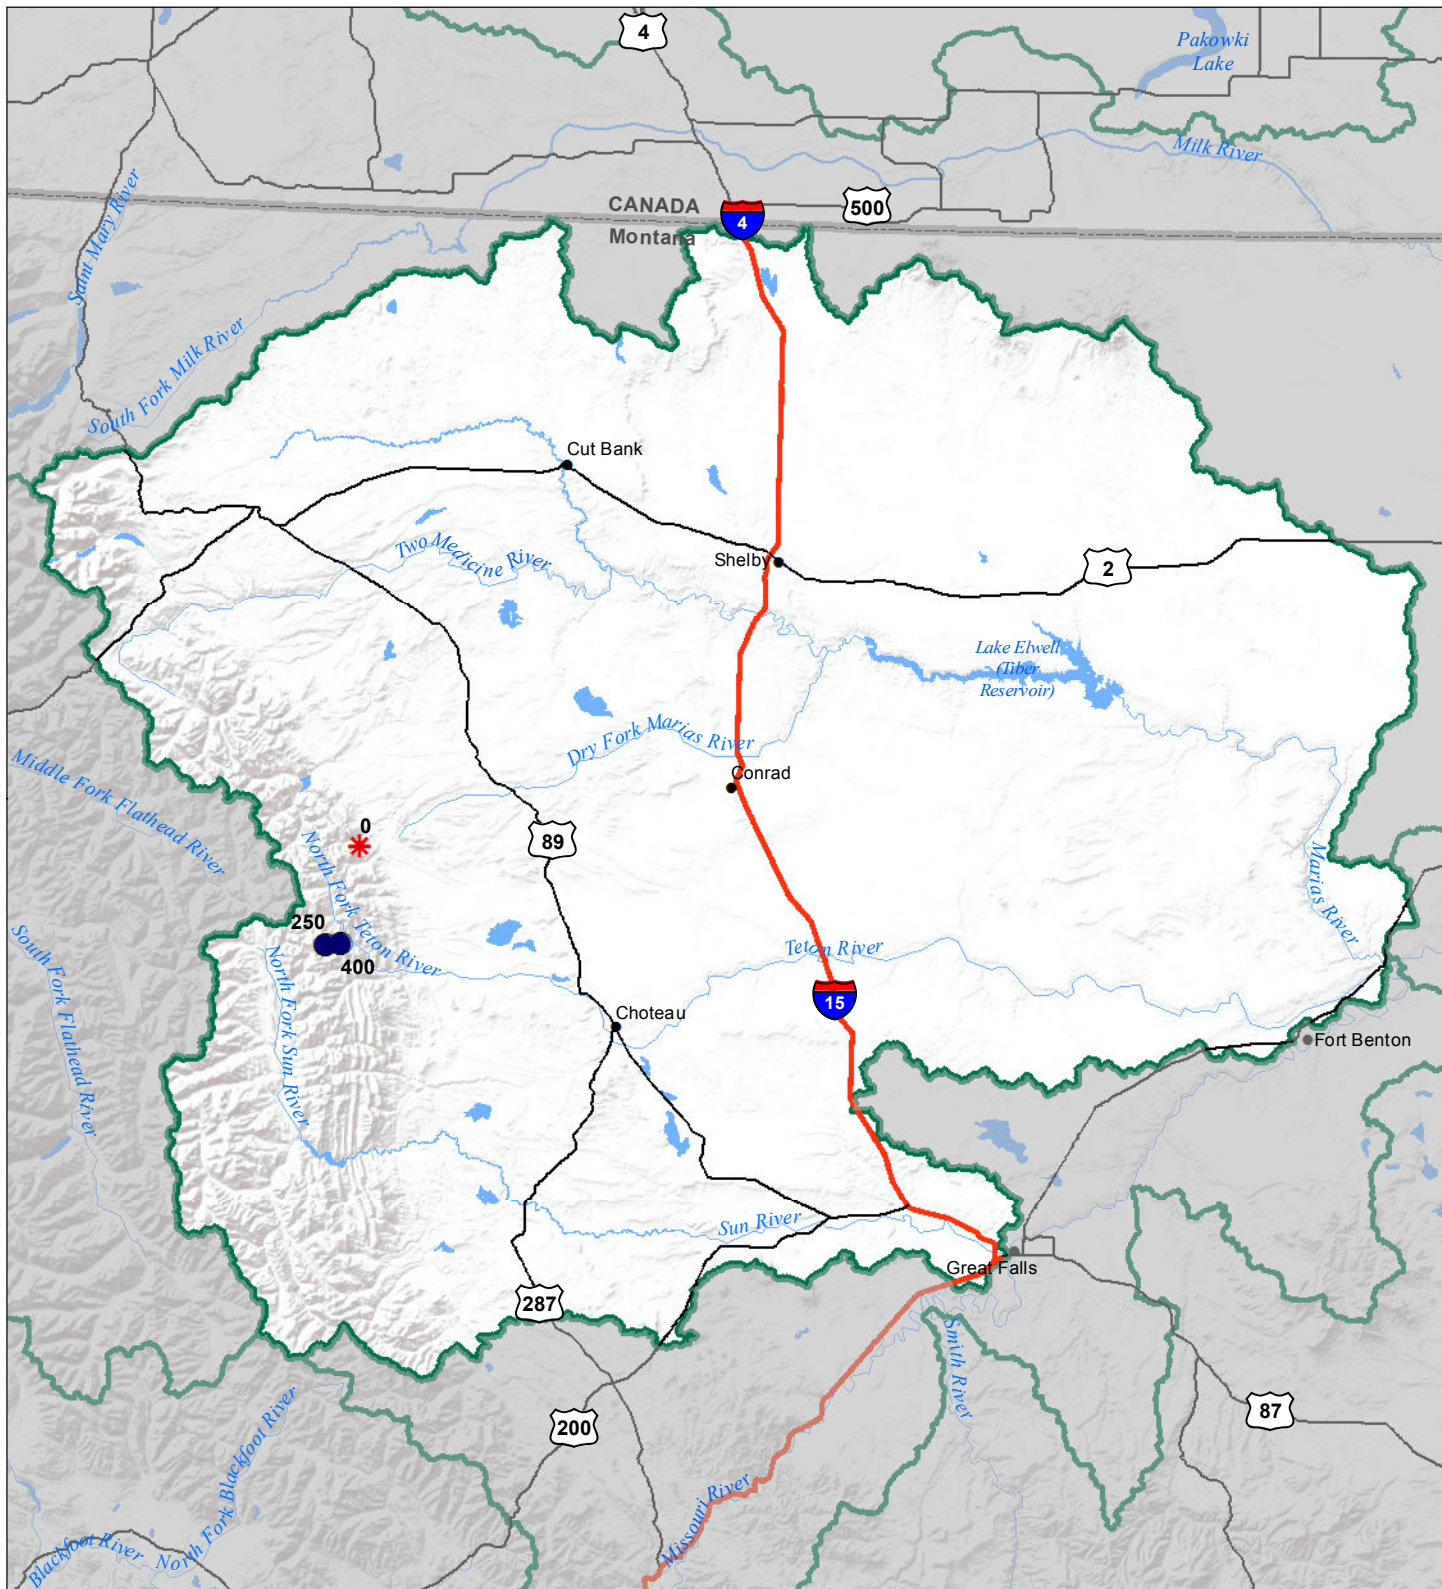

# Sun-Teton-Marias River Basin Snow Water Equivalent Percentage of Normal November 1, 2017

### Snow Water Equivalent Percent of Normal

**SNOTEL**

- > 150%
- 131 - 150%
- 111 - 130%
- 91 - 110%
- 71 - 90%
- 51 - 70%
- 1 - 50%
- 0%

**Snowcourse**

- ⊕ > 150%
- ⊕ 131 - 150%
- ⊕ 111 - 130%
- ⊕ 91 - 110%
- ⊕ 71 - 90%
- ⊕ 51 - 70%
- ⊕ 1 - 50%
- ⊕ 0%