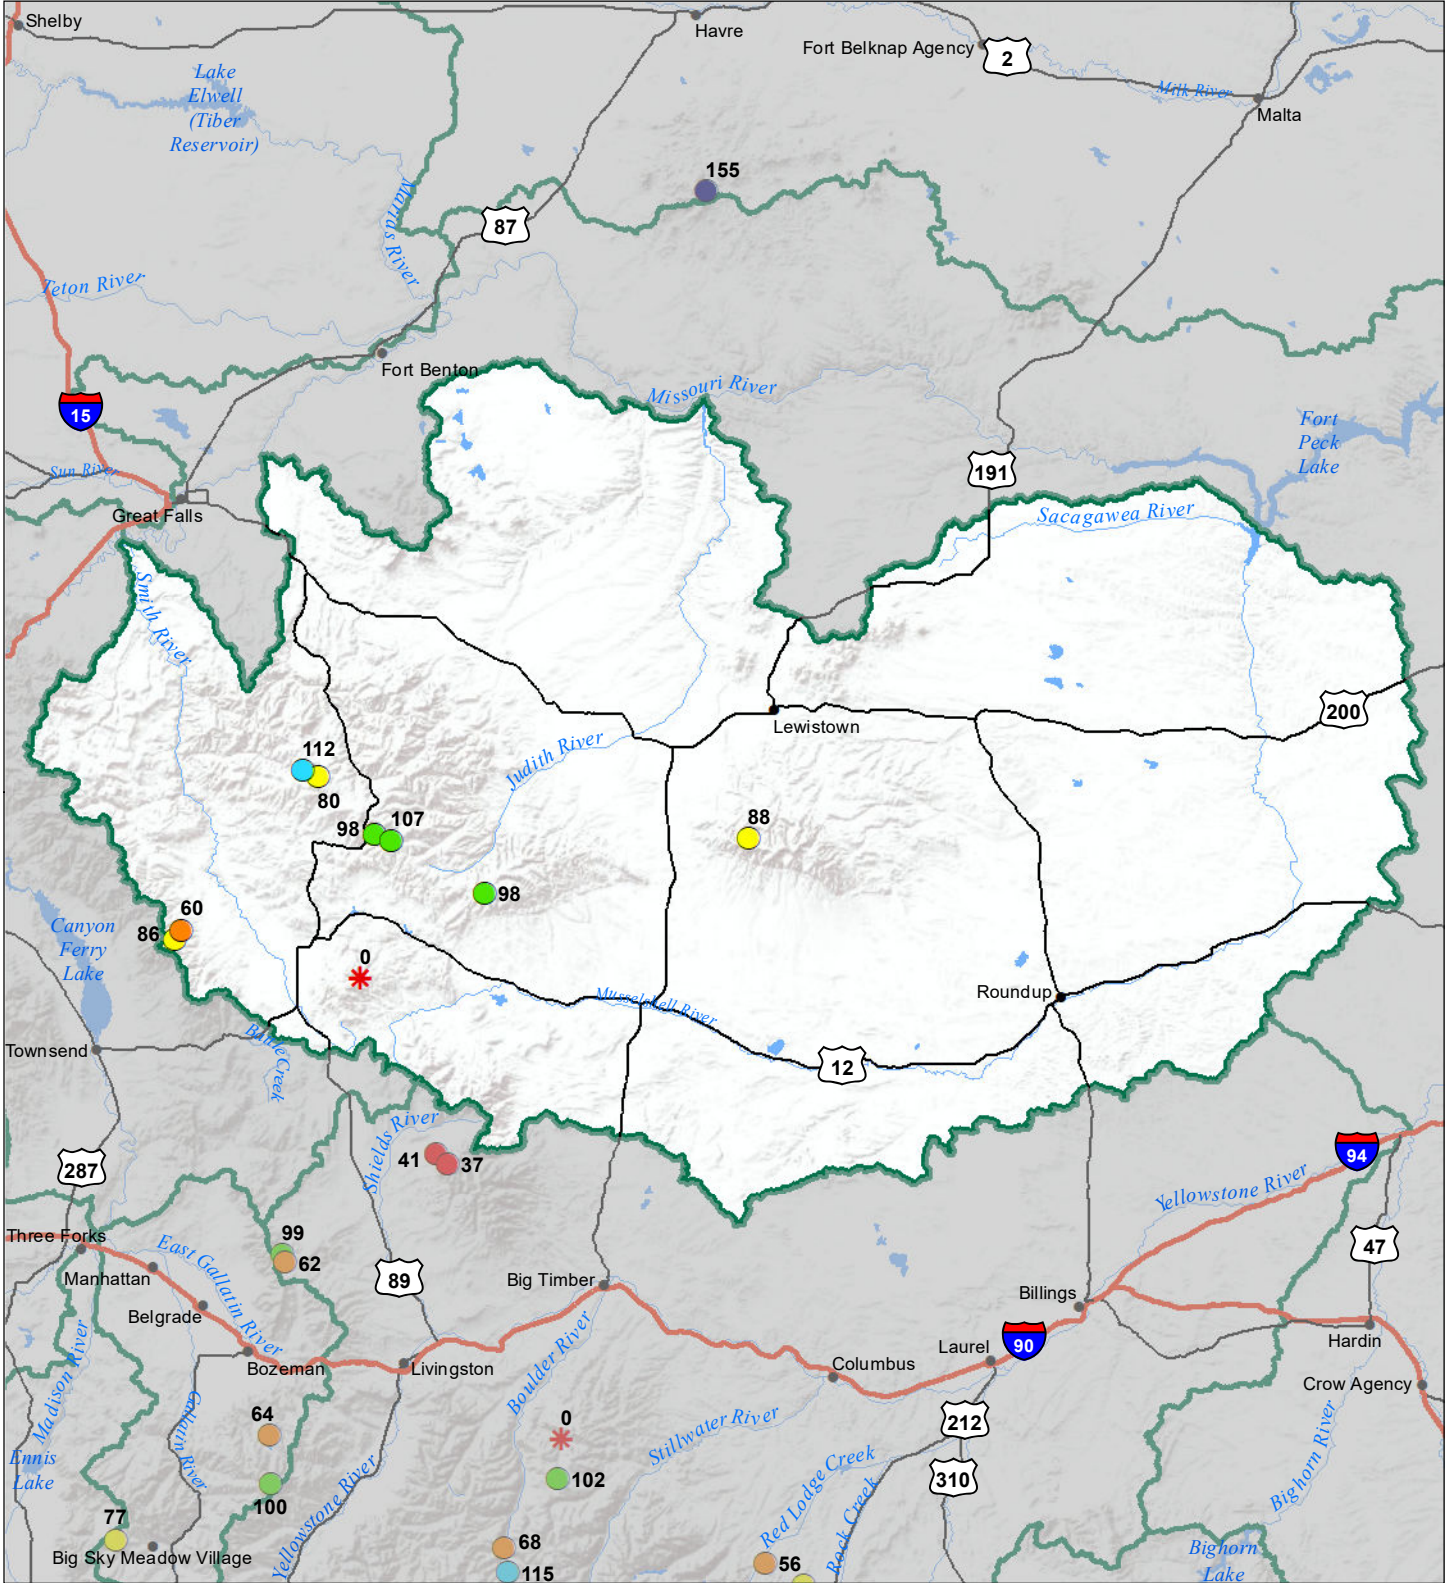

Smith-Judith-Musselshell River Basin Snow Water Equivalent Percentage of Normal January 1, 2021

Snow Water Equivalent Percent of Normal

SNOTEL

- > 150%
- 131 - 150%
- 111 - 130%
- 91 - 110%
- 71 - 90%
- 51 - 70%
- 1 - 50%
- * 0%

Snowcourse

- ⊕ > 150%
- ⊕ 131 - 150%
- ⊕ 111 - 130%
- ⊕ 91 - 110%
- ⊕ 71 - 90%
- ⊕ 51 - 70%
- ⊕ 1 - 50%
- * 0%