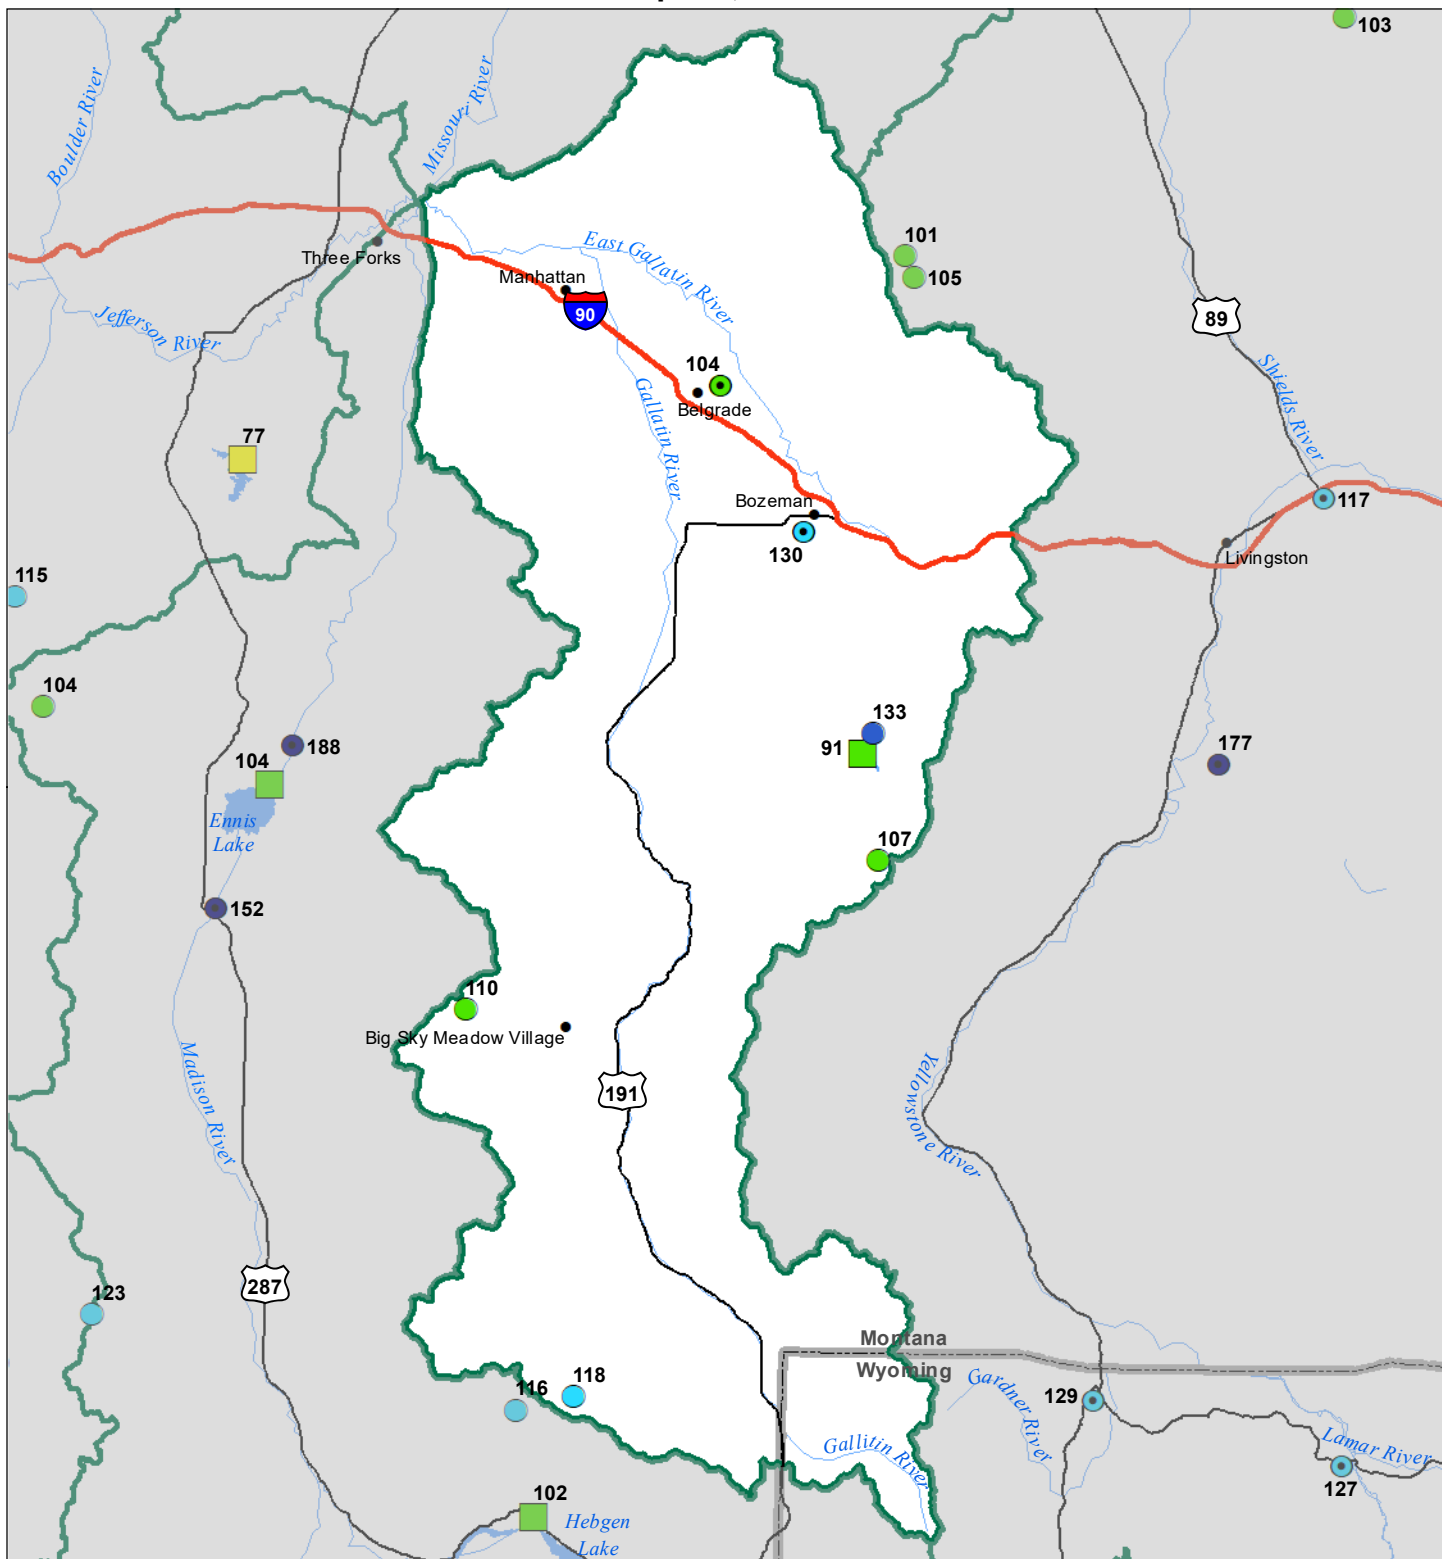

Gallatin River Basin Water Year to Date Precipitation and Reservoir Levels Percentage of Normal April 1, 2023

Precipitation Percent of Normal

SNOTEL		COOP/ACIS	
● > 150%	● 71 - 90%	● > 150%	● 71 - 90%
● 131 - 150%	● 51 - 70%	● 131 - 150%	● 51 - 70%
● 111 - 130%	● 1 - 50%	● 111 - 130%	● 1 - 50%
● 91 - 110%		● 91 - 110%	

Reservoirs Percent of Normal

■ > 150%
■ 131 - 150%
■ 111 - 130%
■ 91 - 110%
■ 71 - 90%
■ 51 - 70%
■ 1 - 50%