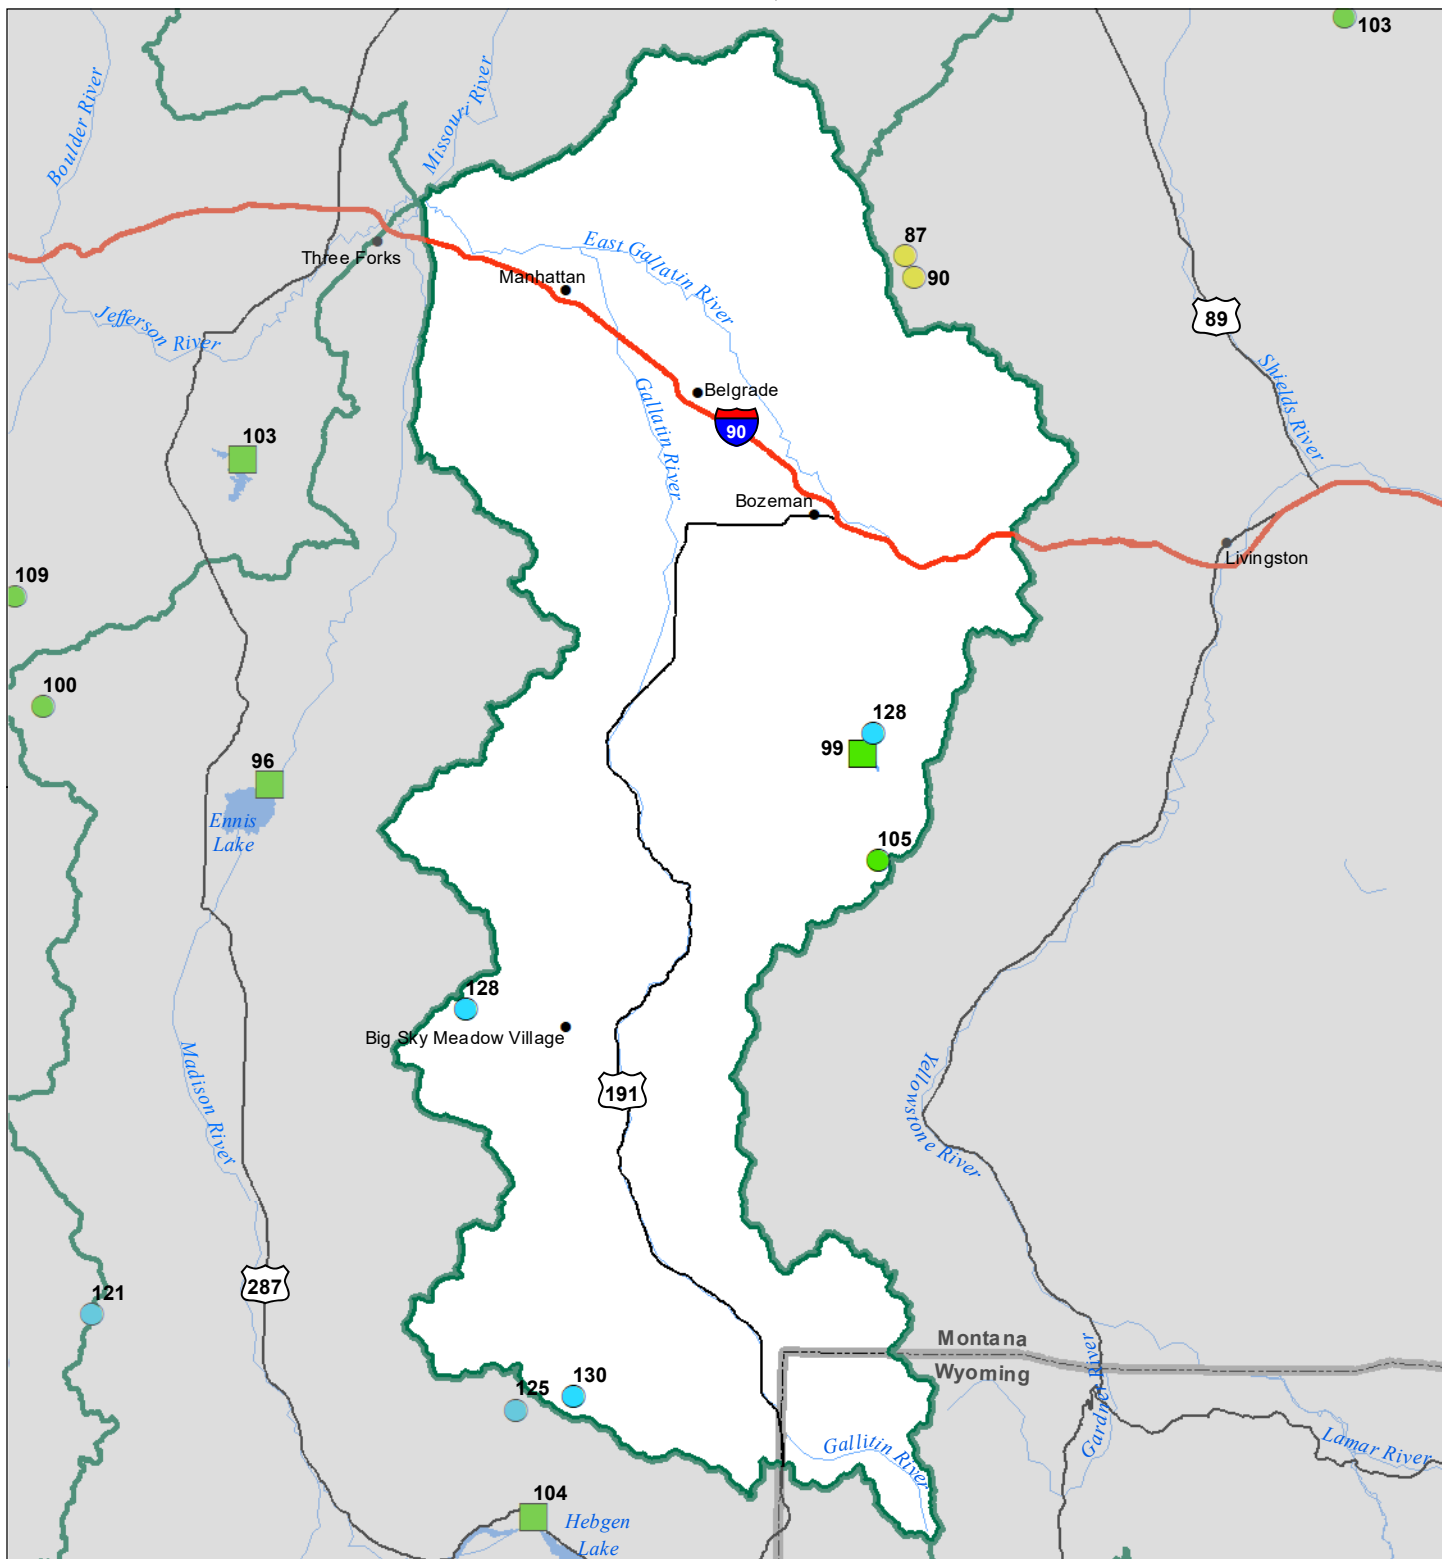

Gallatin River Basin Water Year to Date Precipitation and Reservoir Levels Percentage of Normal December 1, 2022

Precipitation Percent of Normal

SNOTEL		COOP/ACIS	
● > 150%	● 71 - 90%	● > 150%	● 71 - 90%
● 131 - 150%	● 51 - 70%	● 131 - 150%	● 51 - 70%
● 111 - 130%	● 1 - 50%	● 111 - 130%	● 1 - 50%
● 91 - 110%		● 91 - 110%	

Reservoirs Percent of Normal

■ > 150%
■ 131 - 150%
■ 111 - 130%
■ 91 - 110%
■ 71 - 90%
■ 51 - 70%
■ 1 - 50%