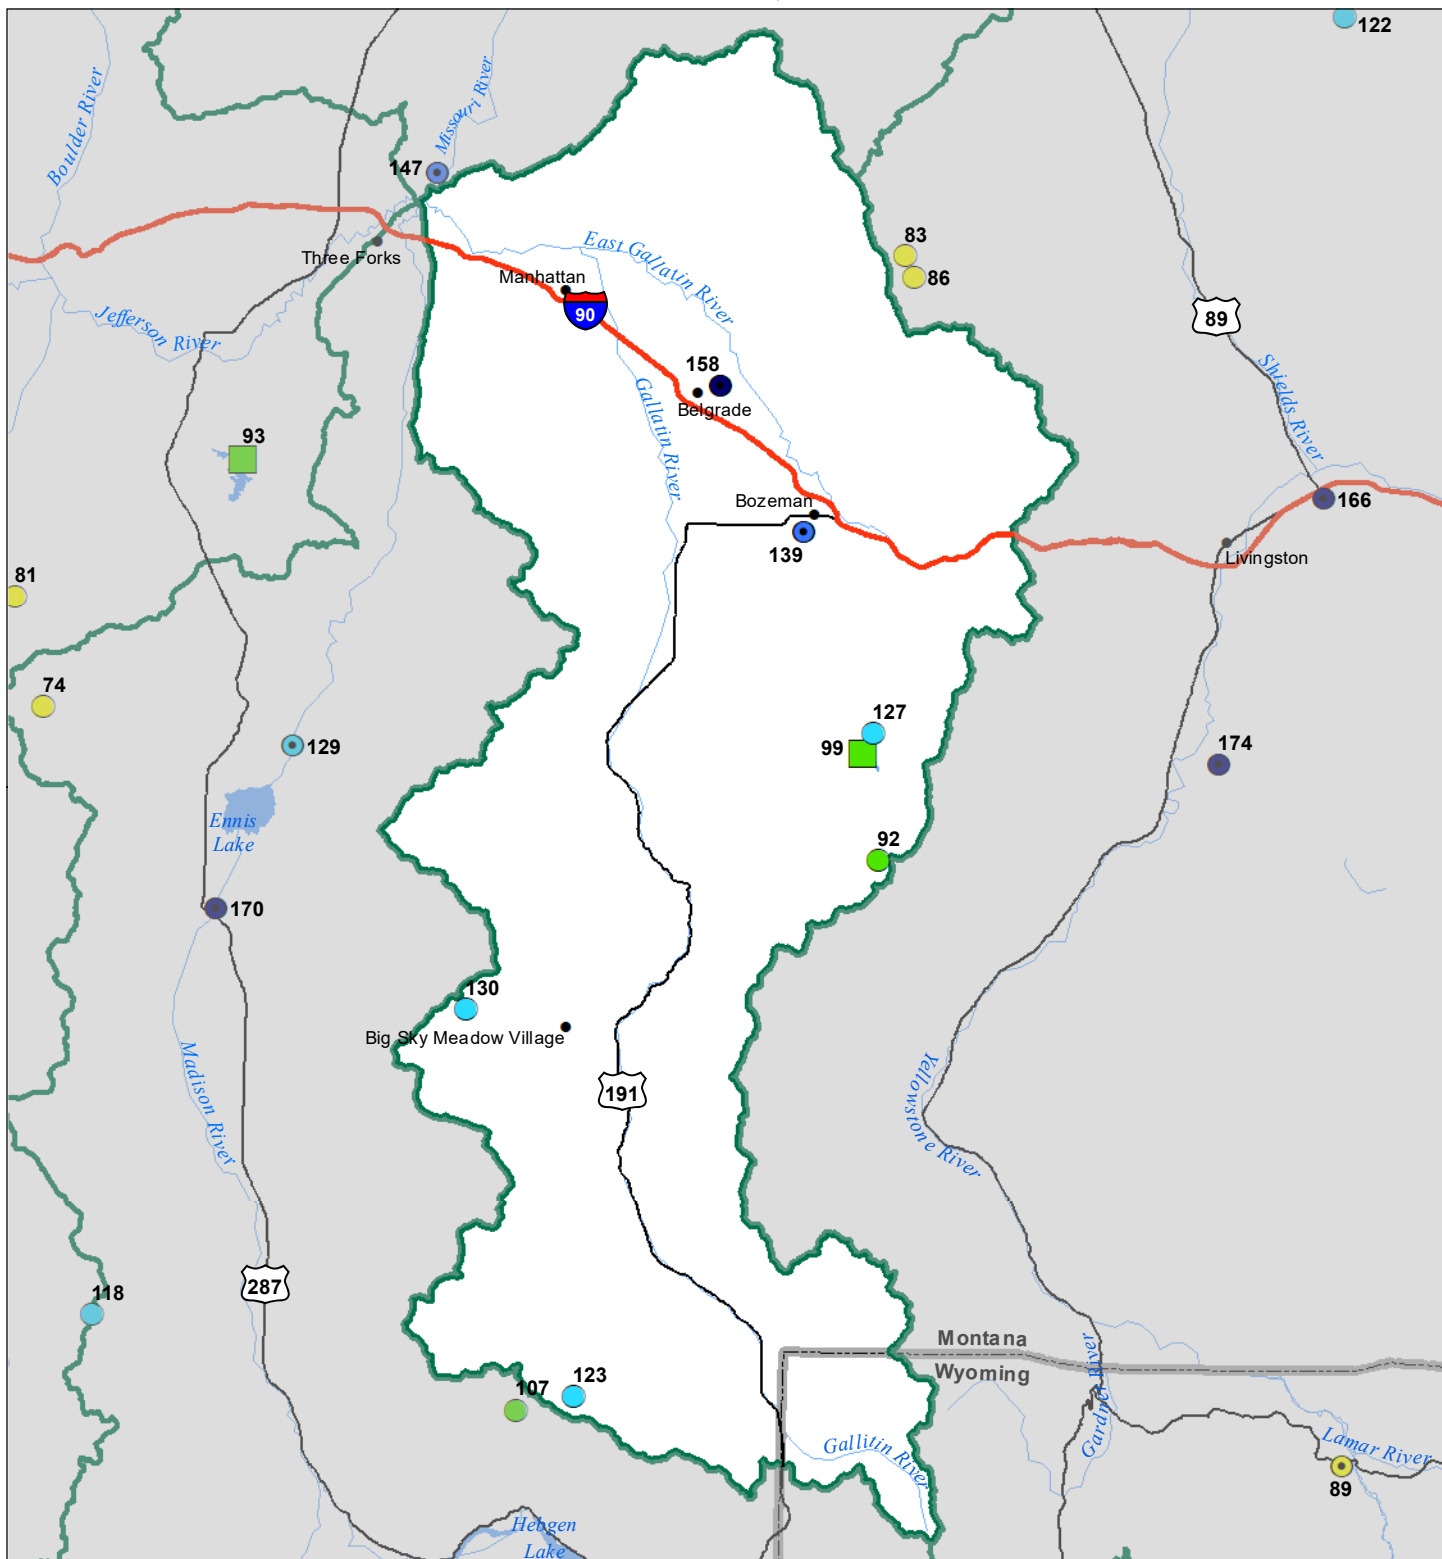

Gallatin River Basin Water Year to Date Precipitation and Reservoir Levels Percentage of Normal November 1, 2022

Precipitation Percent of Normal

SNOTEL

- > 150%
- 131 - 150%
- 111 - 130%
- 91 - 110%
- 71 - 90%
- 51 - 70%
- 1 - 50%

COOP/ACIS

- > 150%
- 131 - 150%
- 111 - 130%
- 91 - 110%
- 71 - 90%
- 51 - 70%
- 1 - 50%

Reservoirs Percent of Normal

- > 150%
- 131 - 150%
- 111 - 130%
- 91 - 110%
- 71 - 90%
- 51 - 70%
- 1 - 50%