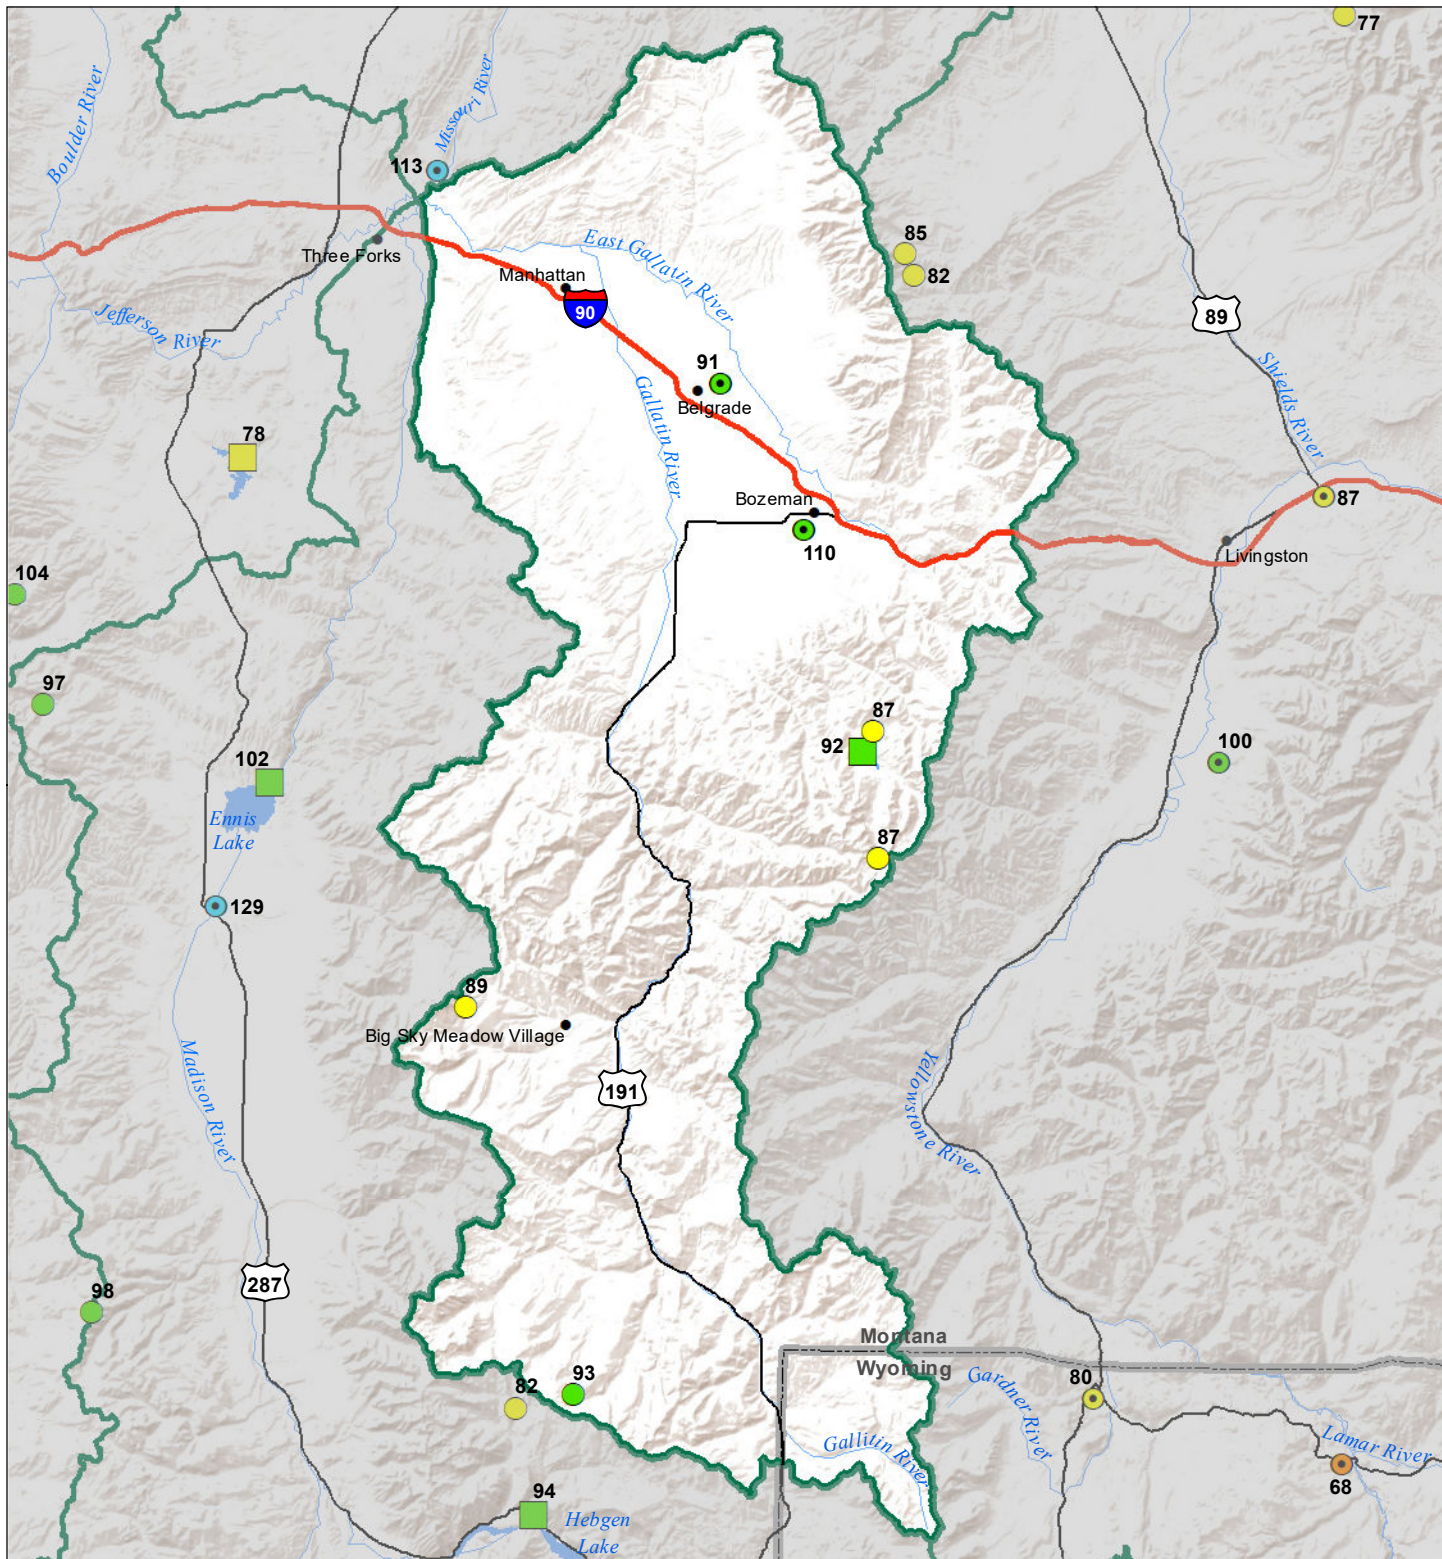

# Gallatin River Basin

## Water Year to Date Precipitation and Reservoir Levels

### Percentage of Normal

April 1, 2022