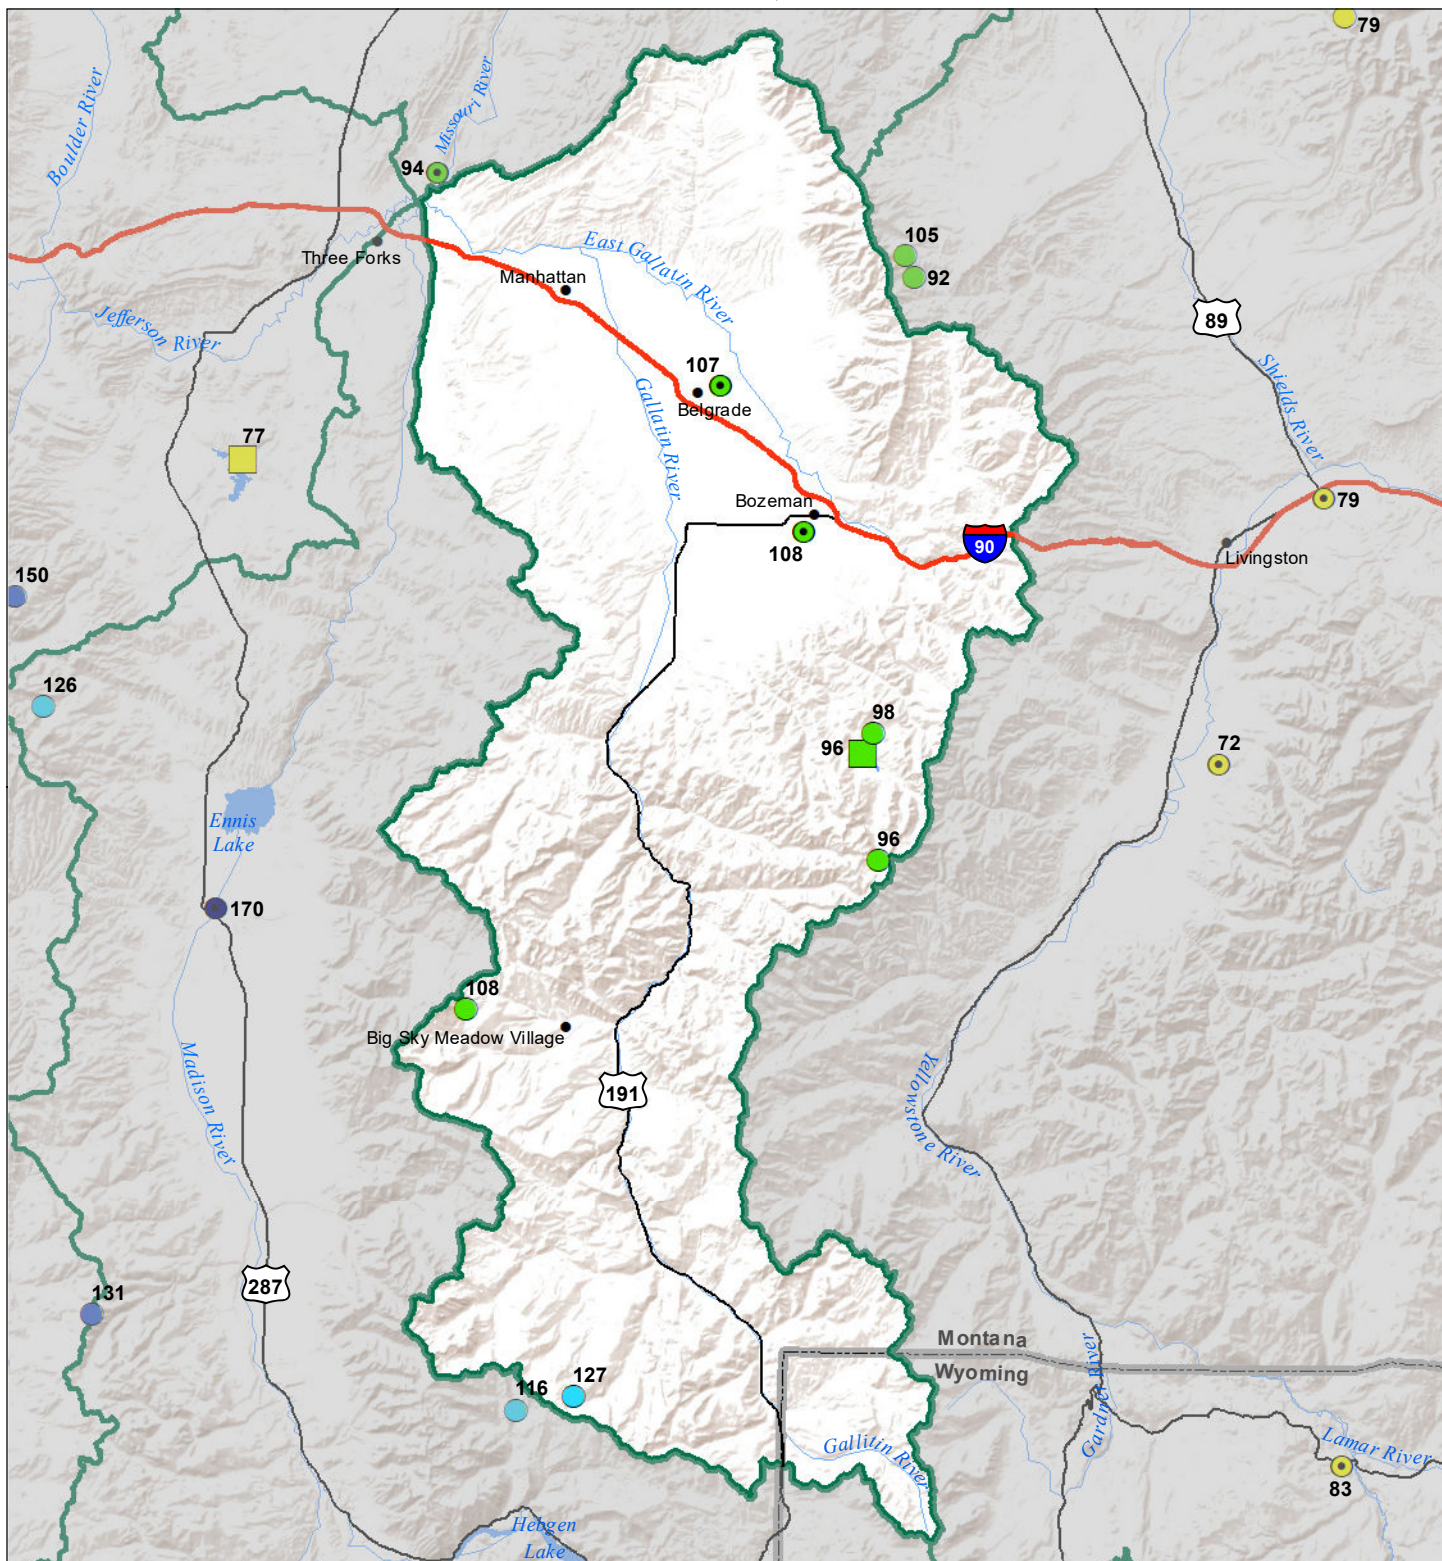

# Gallatin River Basin Water Year to Date Precipitation and Reservoir Levels Percentage of Normal December 1, 2021

### Precipitation Percent of Normal

SNOTEL		COOP/ACIS	
● > 150%	● 71 - 90%	● > 150%	● 71 - 90%
● 131 - 150%	● 51 - 70%	● 131 - 150%	● 51 - 70%
● 111 - 130%	● 1 - 50%	● 111 - 130%	● 1 - 50%
● 91 - 110%		● 91 - 110%	

### Reservoirs Percent of Normal

■ > 150%
■ 131 - 150%
■ 111 - 130%
■ 91 - 110%
■ 71 - 90%
■ 51 - 70%
■ 1 - 50%