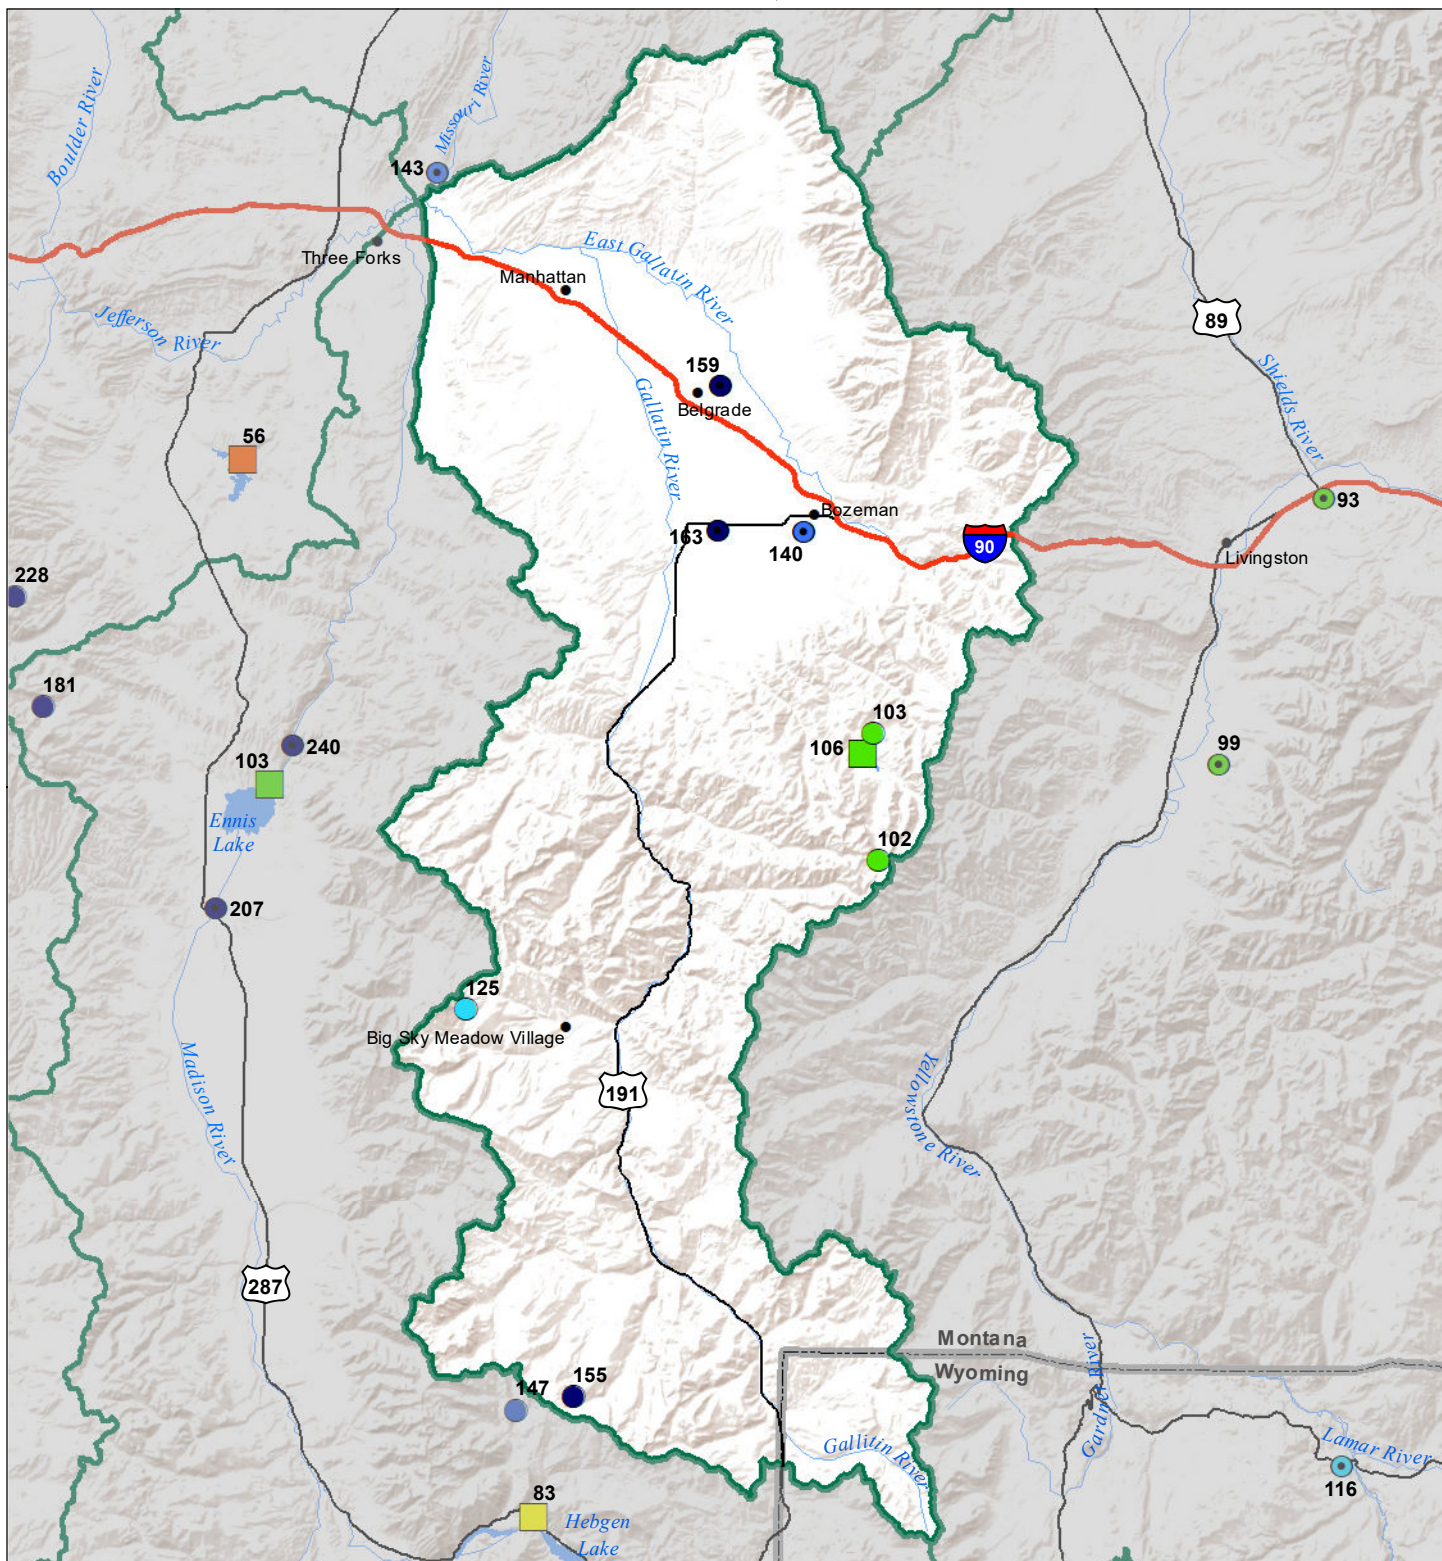

# Gallatin River Basin Water Year to Date Precipitation and Reservoir Levels Percentage of Normal November 1, 2021

### Precipitation Percent of Normal

SNOTEL		COOP/ACIS	
● > 150%	● 71 - 90%	● > 150%	● 71 - 90%
● 131 - 150%	● 51 - 70%	● 131 - 150%	● 51 - 70%
● 111 - 130%	● 1 - 50%	● 111 - 130%	● 1 - 50%
● 91 - 110%		● 91 - 110%	

### Reservoirs Percent of Normal

■ > 150%
■ 131 - 150%
■ 111 - 130%
■ 91 - 110%
■ 71 - 90%
■ 51 - 70%
■ 1 - 50%