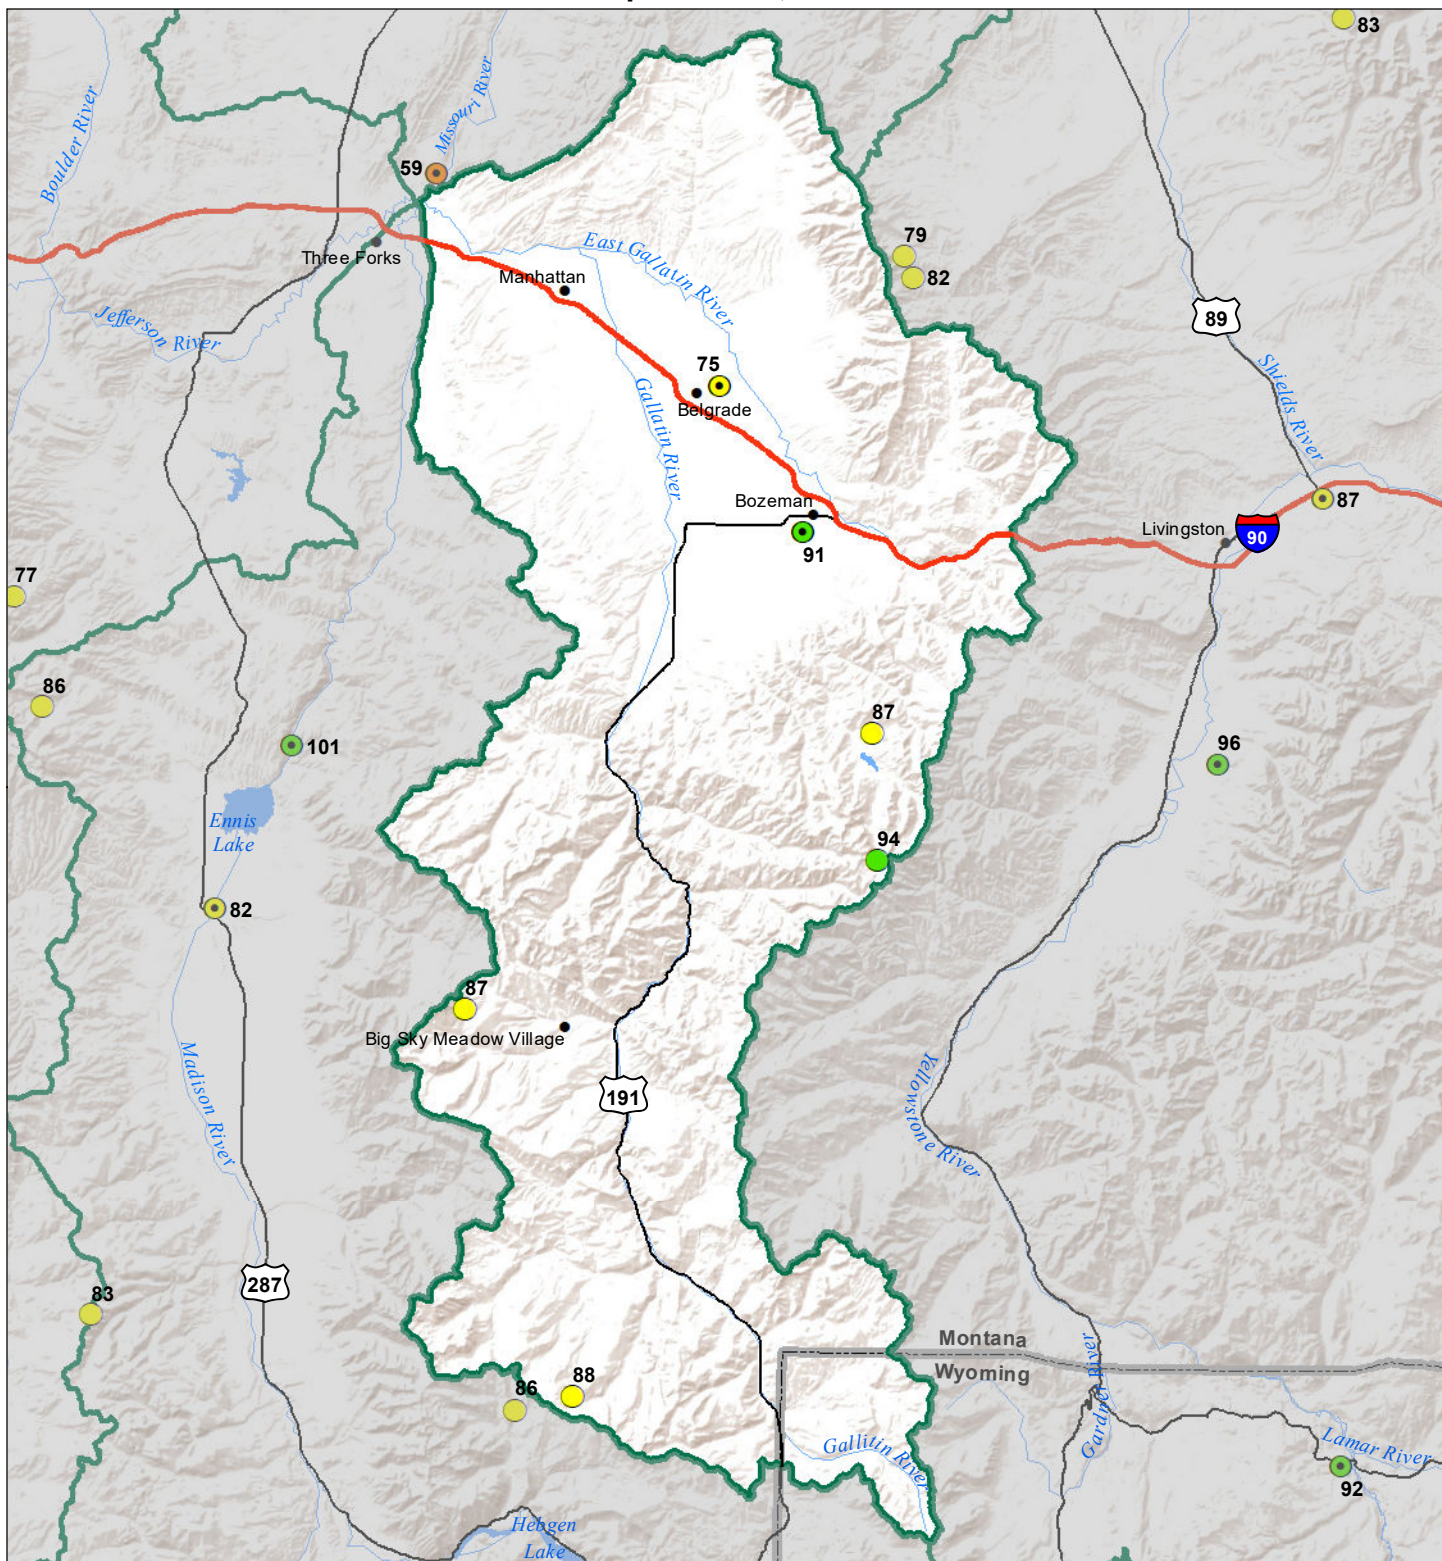

Gallatin River Basin Water Year to Date Precipitation and Reservoir Levels Percentage of Normal September 1, 2021

Precipitation Percent of Normal

SNOTEL		COOP/ACIS	
● > 150%	● 71 - 90%	● > 150%	● 71 - 90%
● 131 - 150%	● 51 - 70%	● 131 - 150%	● 51 - 70%
● 111 - 130%	● 1 - 50%	● 111 - 130%	● 1 - 50%
● 91 - 110%		● 91 - 110%	

Reservoirs Percent of Normal

■ > 150%
■ 131 - 150%
■ 111 - 130%
■ 91 - 110%
■ 71 - 90%
■ 51 - 70%
■ 1 - 50%