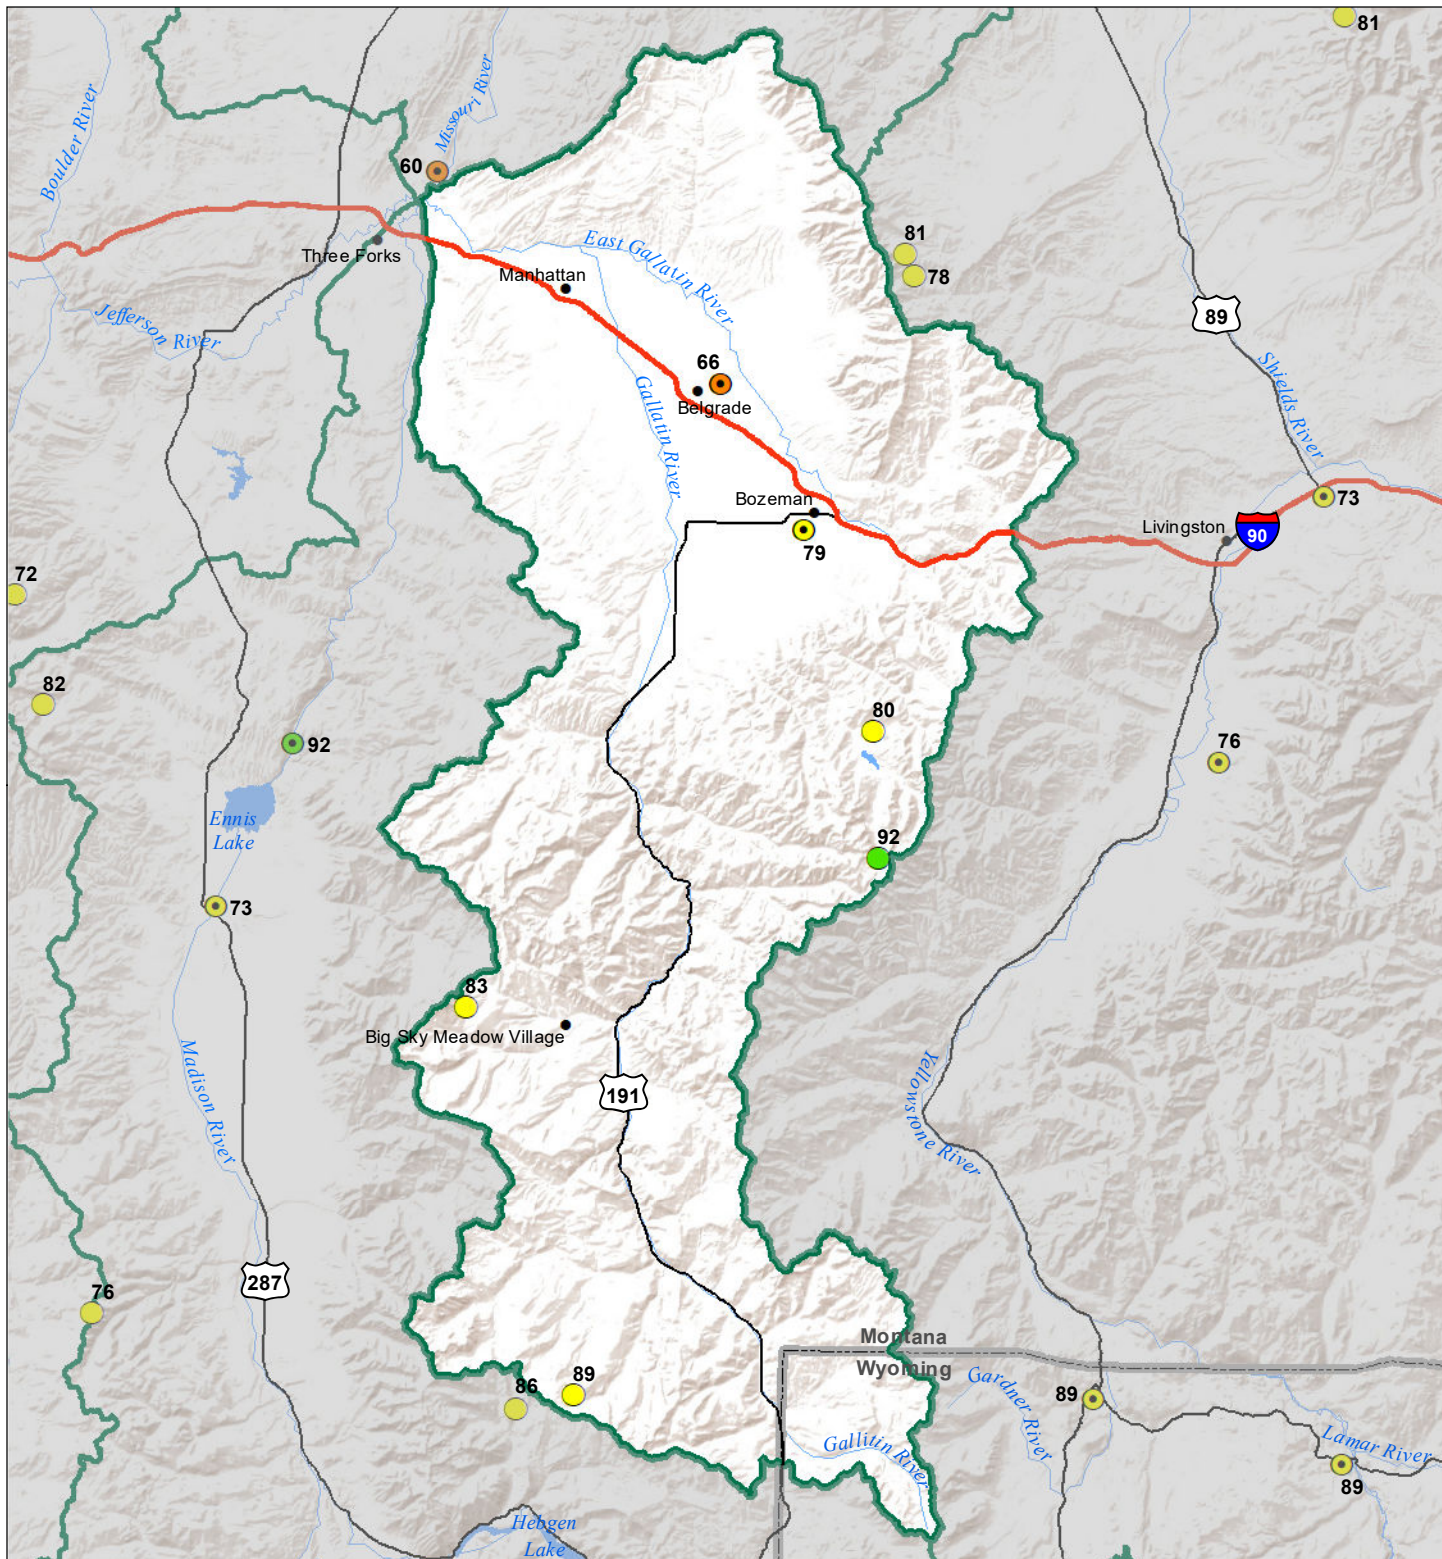

# Gallatin River Basin Water Year to Date Precipitation and Reservoir Levels Percentage of Normal July 1, 2021

### Precipitation Percent of Normal

SNOTEL		COOP/ACIS	
● > 150%	● 71 - 90%	● > 150%	● 71 - 90%
● 131 - 150%	● 51 - 70%	● 131 - 150%	● 51 - 70%
● 111 - 130%	● 1 - 50%	● 111 - 130%	● 1 - 50%
● 91 - 110%		● 91 - 110%	

### Reservoirs Percent of Normal

■ > 150%
■ 131 - 150%
■ 111 - 130%
■ 91 - 110%
■ 71 - 90%
■ 51 - 70%
■ 1 - 50%