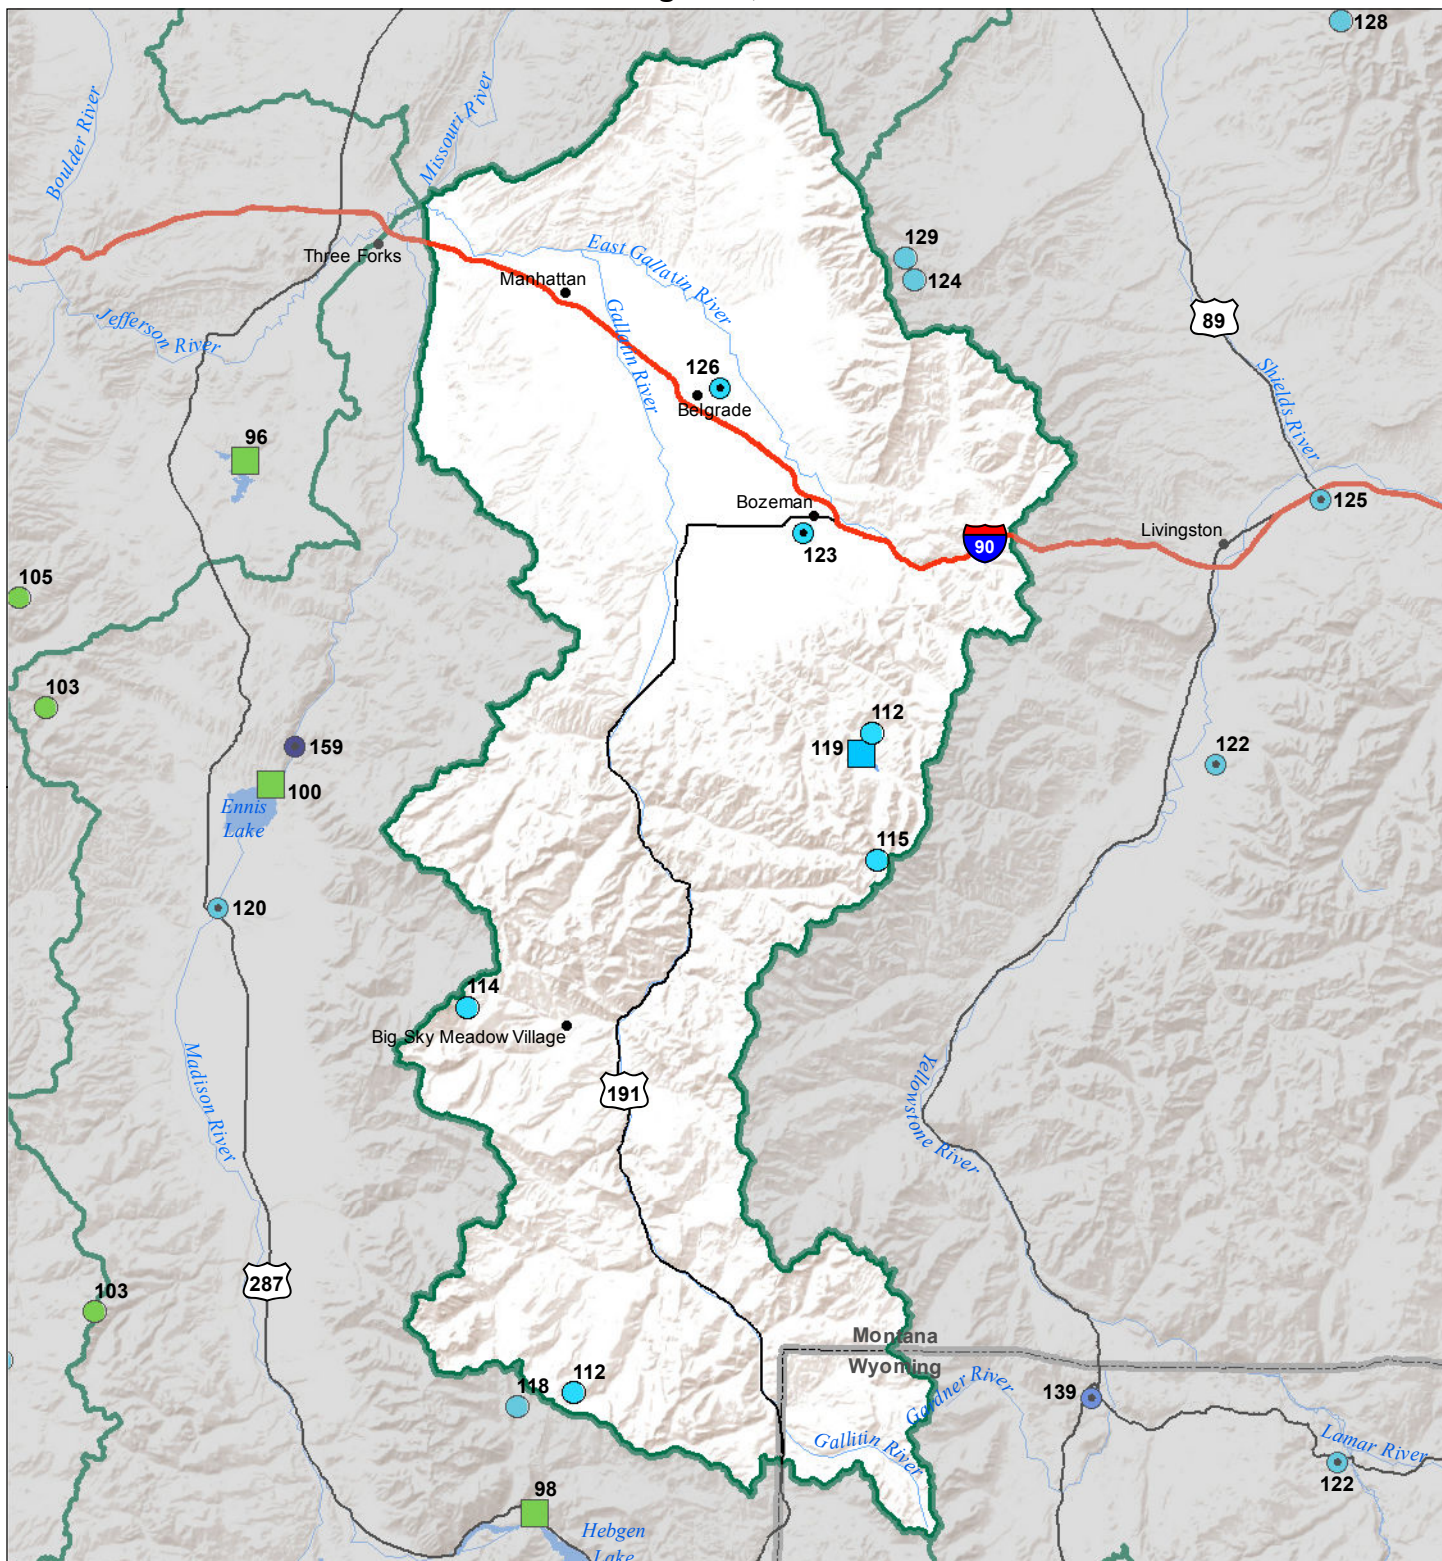

Gallatin River Basin Water Year to Date Precipitation and Reservoir Levels Percentage of Normal August 1, 2018

Precipitation Percent of Normal			
SNOTEL		COOP/ACIS	
● > 150%	● 71 - 90%	● > 150%	● 71 - 90%
● 131 - 150%	● 51 - 70%	● 131 - 150%	● 51 - 70%
● 111 - 130%	● 1 - 50%	● 111 - 130%	● 1 - 50%
● 91 - 110%		● 91 - 110%	

Reservoirs Percent of Normal
■ > 150%
■ 131 - 150%
■ 111 - 130%
■ 91 - 110%
■ 71 - 90%
■ 51 - 70%
■ 1 - 50%

USDA
Montana State Library
Natural Resource
Information System