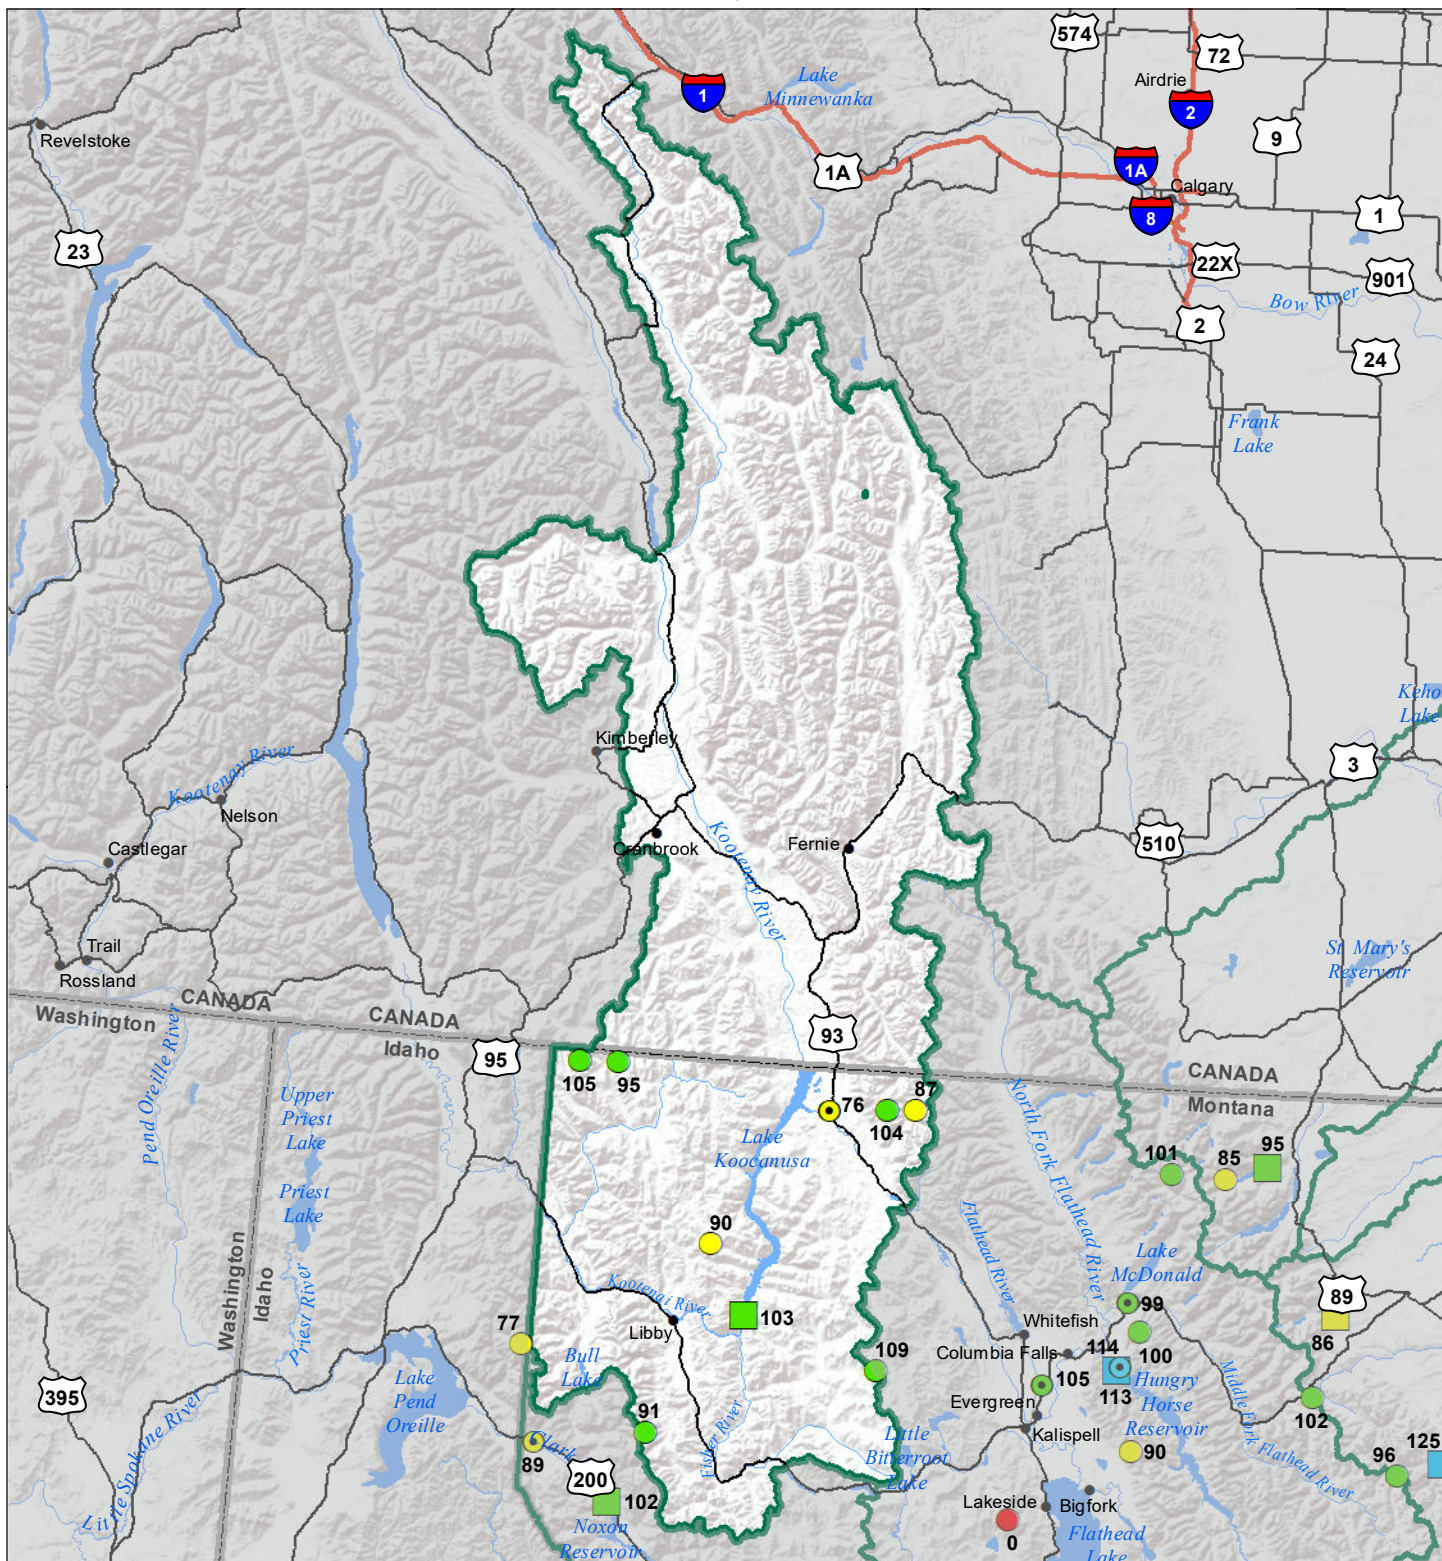

# Kootenai River Basin

## Water Year to Date Precipitation and Reservoir Levels

### Percentage of Normal

June 1, 2021