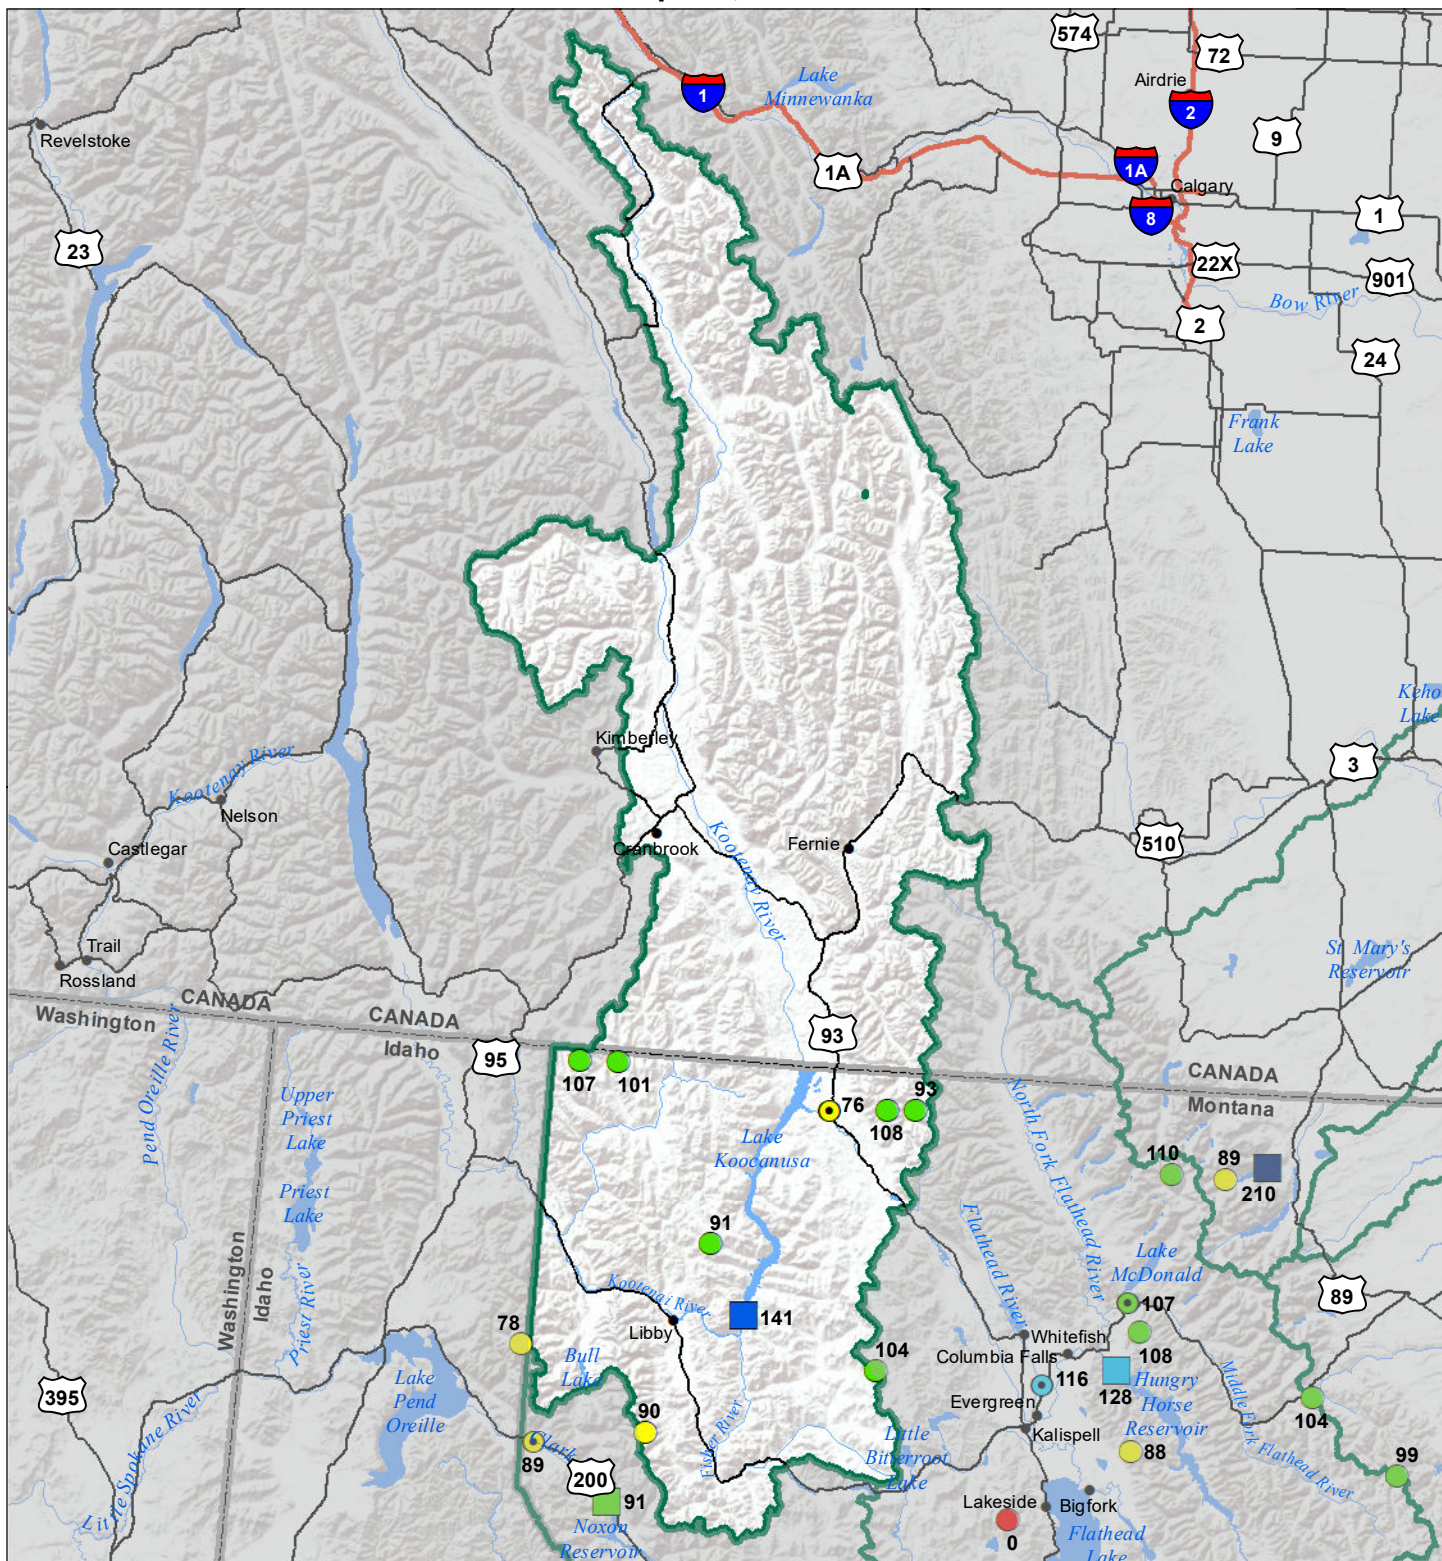

Kootenai River Basin Water Year to Date Precipitation and Reservoir Levels Percentage of Normal April 1, 2021

Precipitation Percent of Normal

SNOTEL		COOP/ACIS	
● > 150%	● 71 - 90%	● > 150%	● 71 - 90%
● 131 - 150%	● 51 - 70%	● 131 - 150%	● 51 - 70%
● 111 - 130%	● 1 - 50%	● 111 - 130%	● 1 - 50%
● 91 - 110%		● 91 - 110%	

Reservoirs Percent of Normal

■ > 150%
■ 131 - 150%
■ 111 - 130%
■ 91 - 110%
■ 71 - 90%
■ 51 - 70%
■ 1 - 50%