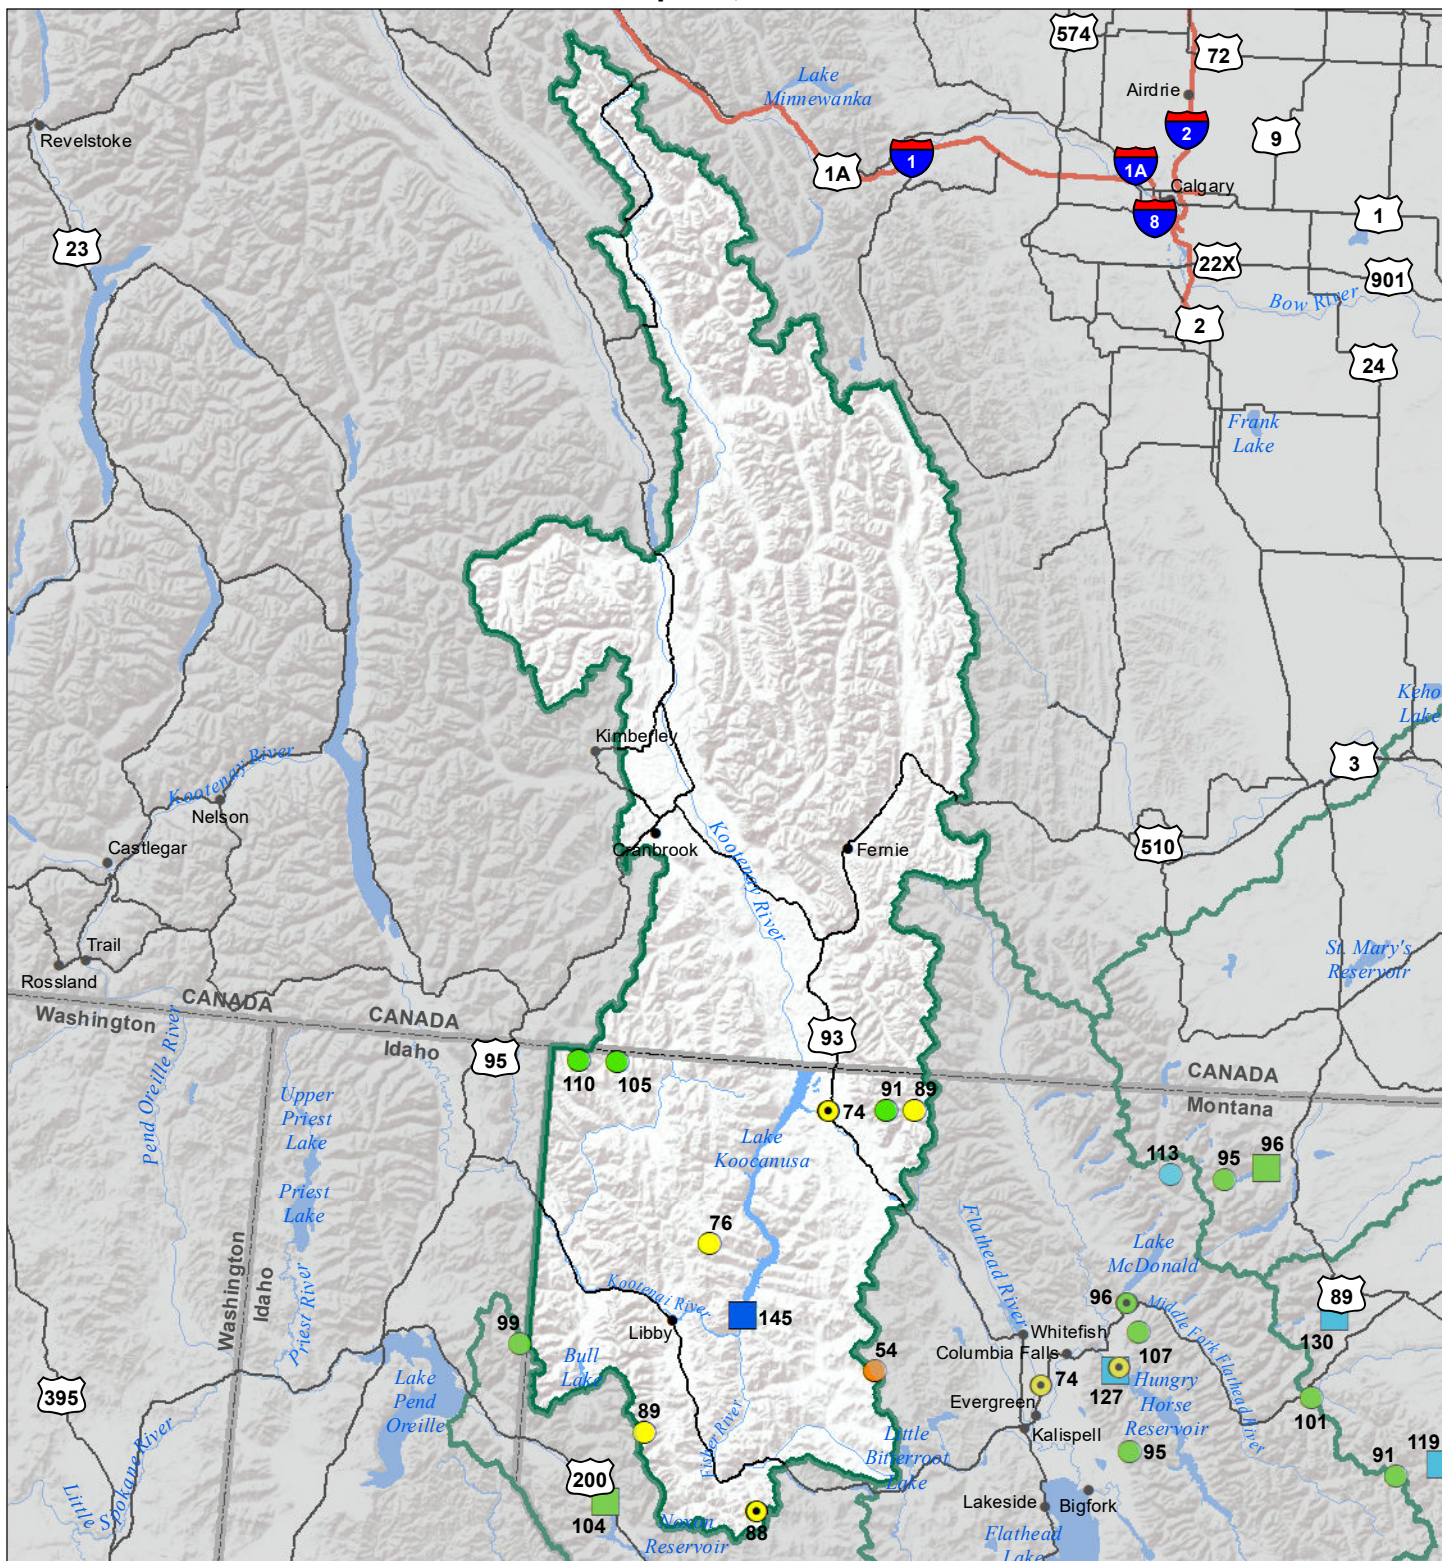

# Kootenai River Basin Water Year to Date Precipitation and Reservoir Levels Percentage of Normal April 1, 2020

Precipitation Percent of Normal	
SNOTEL	COOP/ACIS
● > 150%	● > 150%
● 131 - 150%	● 131 - 150%
● 111 - 130%	● 111 - 130%
● 91 - 110%	● 91 - 110%
● 71 - 90%	● 71 - 90%
● 51 - 70%	● 51 - 70%
● 1 - 50%	● 1 - 50%

Reservoirs Percent of Normal
■ > 150%
■ 131 - 150%
■ 111 - 130%
■ 91 - 110%
■ 71 - 90%
■ 51 - 70%
■ 1 - 50%

USDA  
Montana State Library  
Natural Resource  
Information System