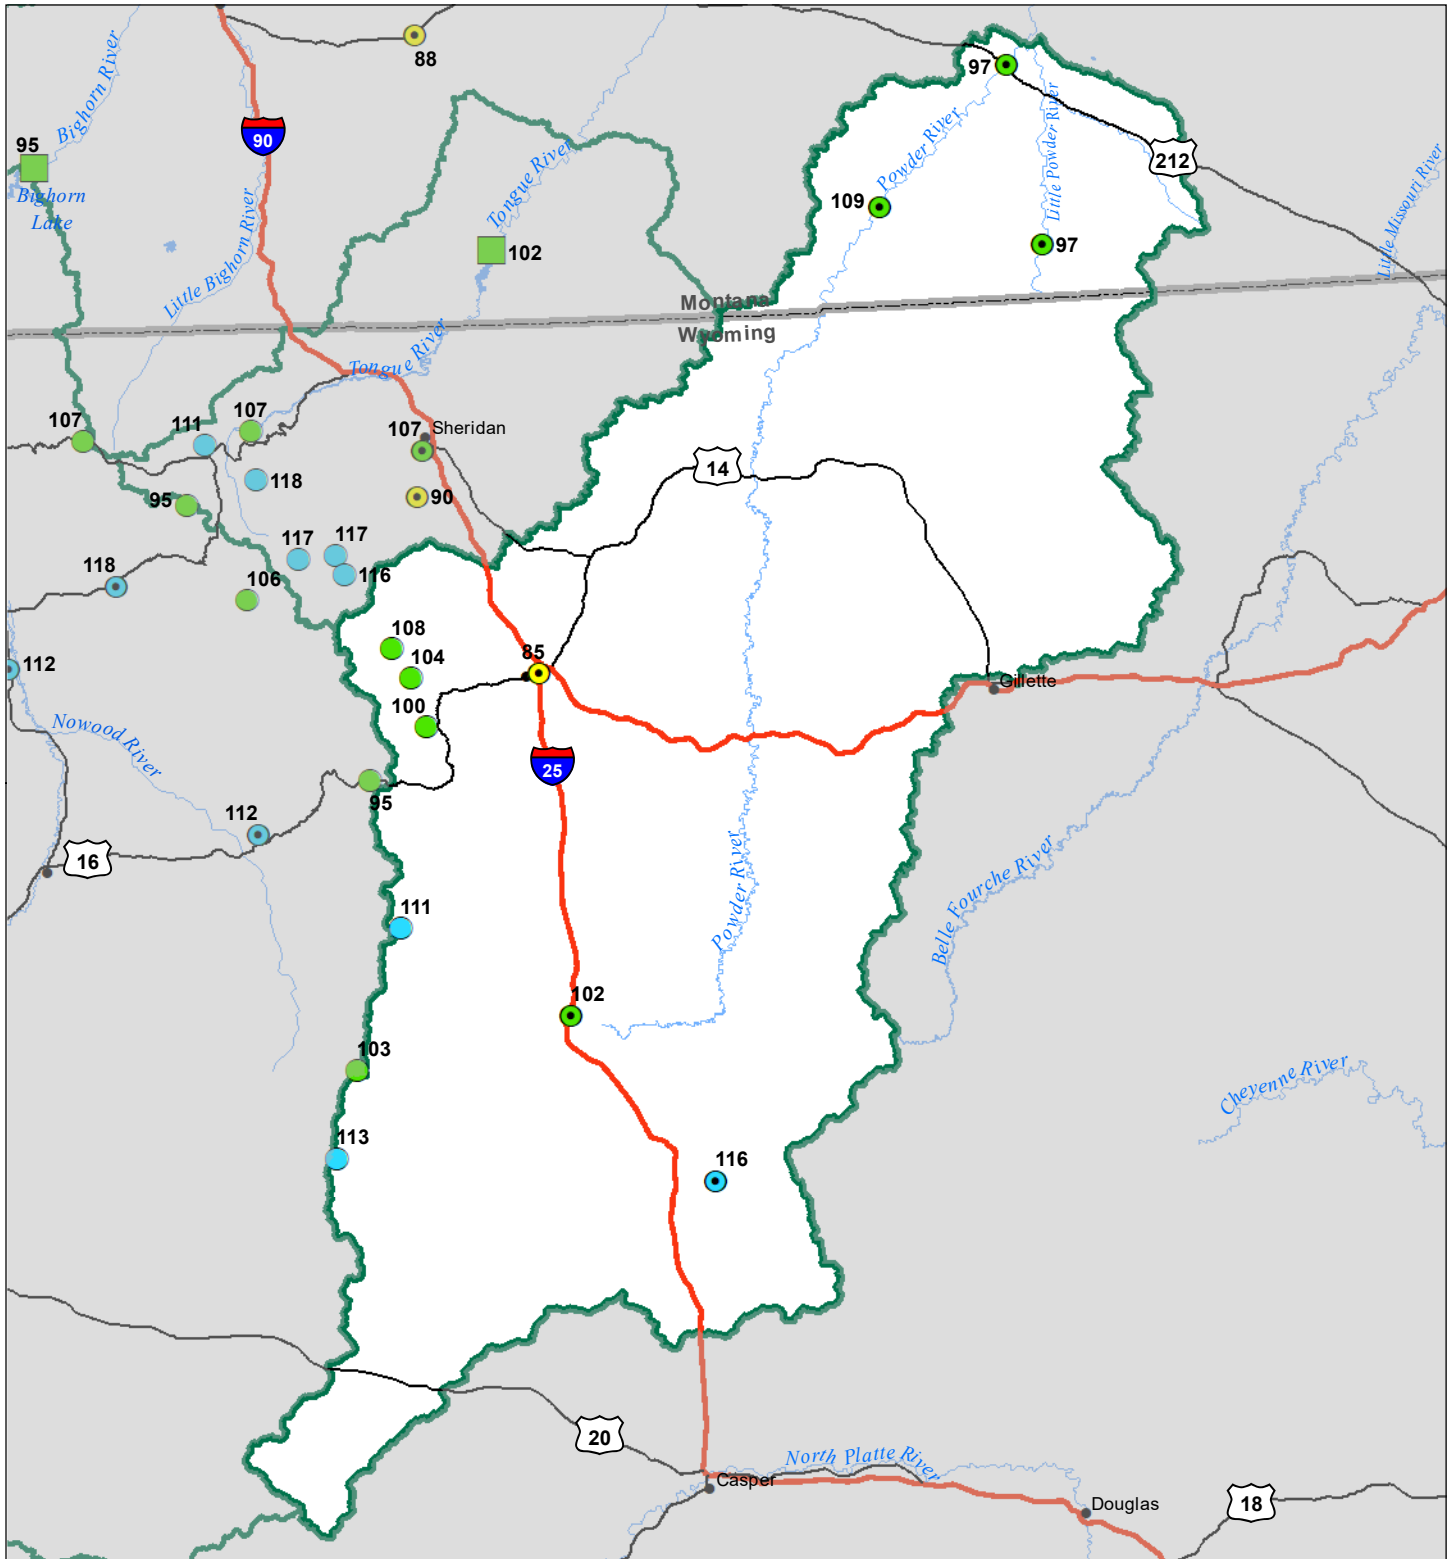

Powder River Basin Water Year to Date Precipitation and Reservoir Levels Percentage of Normal October 1, 2022

Precipitation Percent of Normal

SNOTEL		COOP/ACIS	
● > 150%	● 71 - 90%	● > 150%	● 71 - 90%
● 131 - 150%	● 51 - 70%	● 131 - 150%	● 51 - 70%
● 111 - 130%	● 1 - 50%	● 111 - 130%	● 1 - 50%
● 91 - 110%		● 91 - 110%	

Reservoirs Percent of Normal

■ > 150%
■ 131 - 150%
■ 111 - 130%
■ 91 - 110%
■ 71 - 90%
■ 51 - 70%
■ 1 - 50%