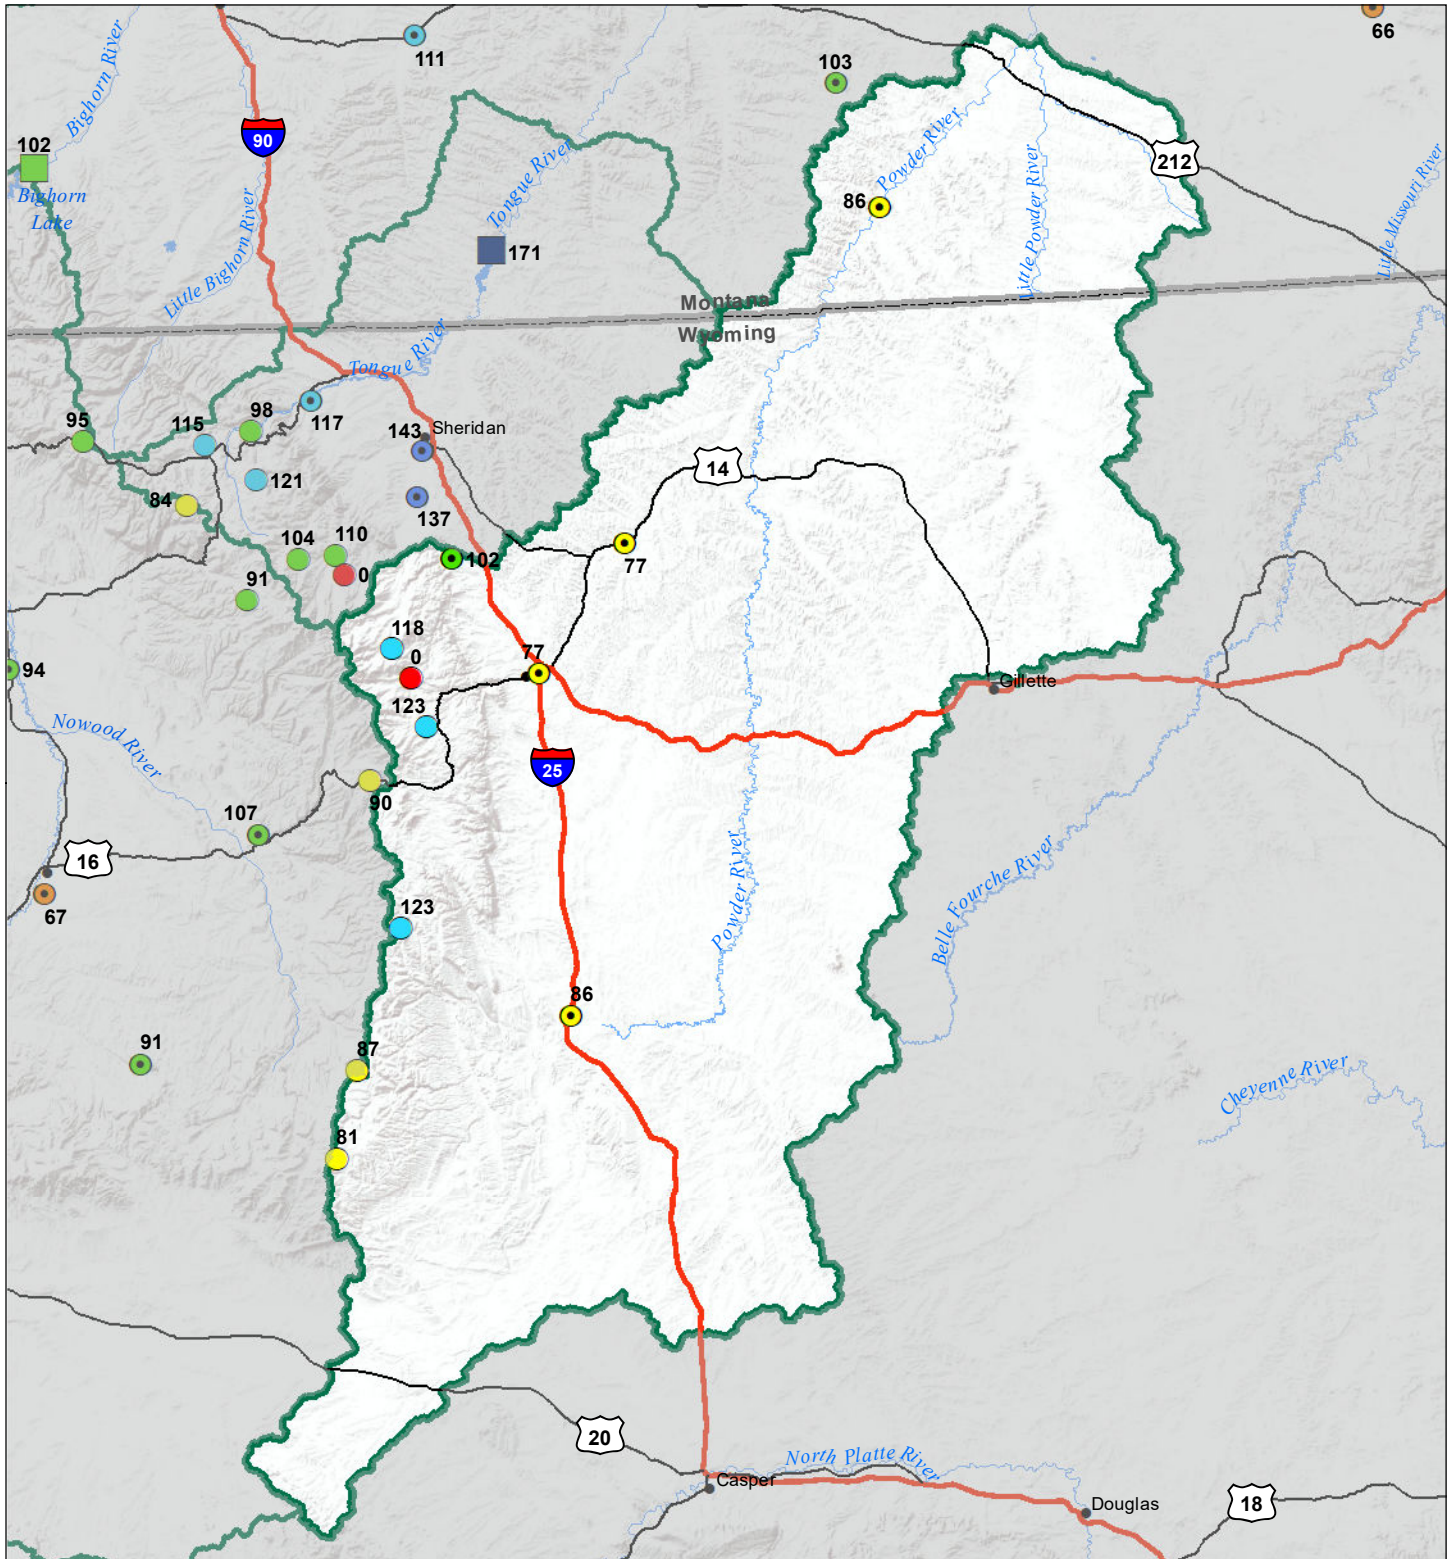

Powder River Basin Water Year to Date Precipitation and Reservoir Levels Percentage of Normal May 1, 2021

Precipitation Percent of Normal

SNOTEL		COOP/ACIS	
● > 150%	● 71 - 90%	● > 150%	● 71 - 90%
● 131 - 150%	● 51 - 70%	● 131 - 150%	● 51 - 70%
● 111 - 130%	● 1 - 50%	● 111 - 130%	● 1 - 50%
● 91 - 110%		● 91 - 110%	

Reservoirs Percent of Normal

■ > 150%
■ 131 - 150%
■ 111 - 130%
■ 91 - 110%
■ 71 - 90%
■ 51 - 70%
■ 1 - 50%