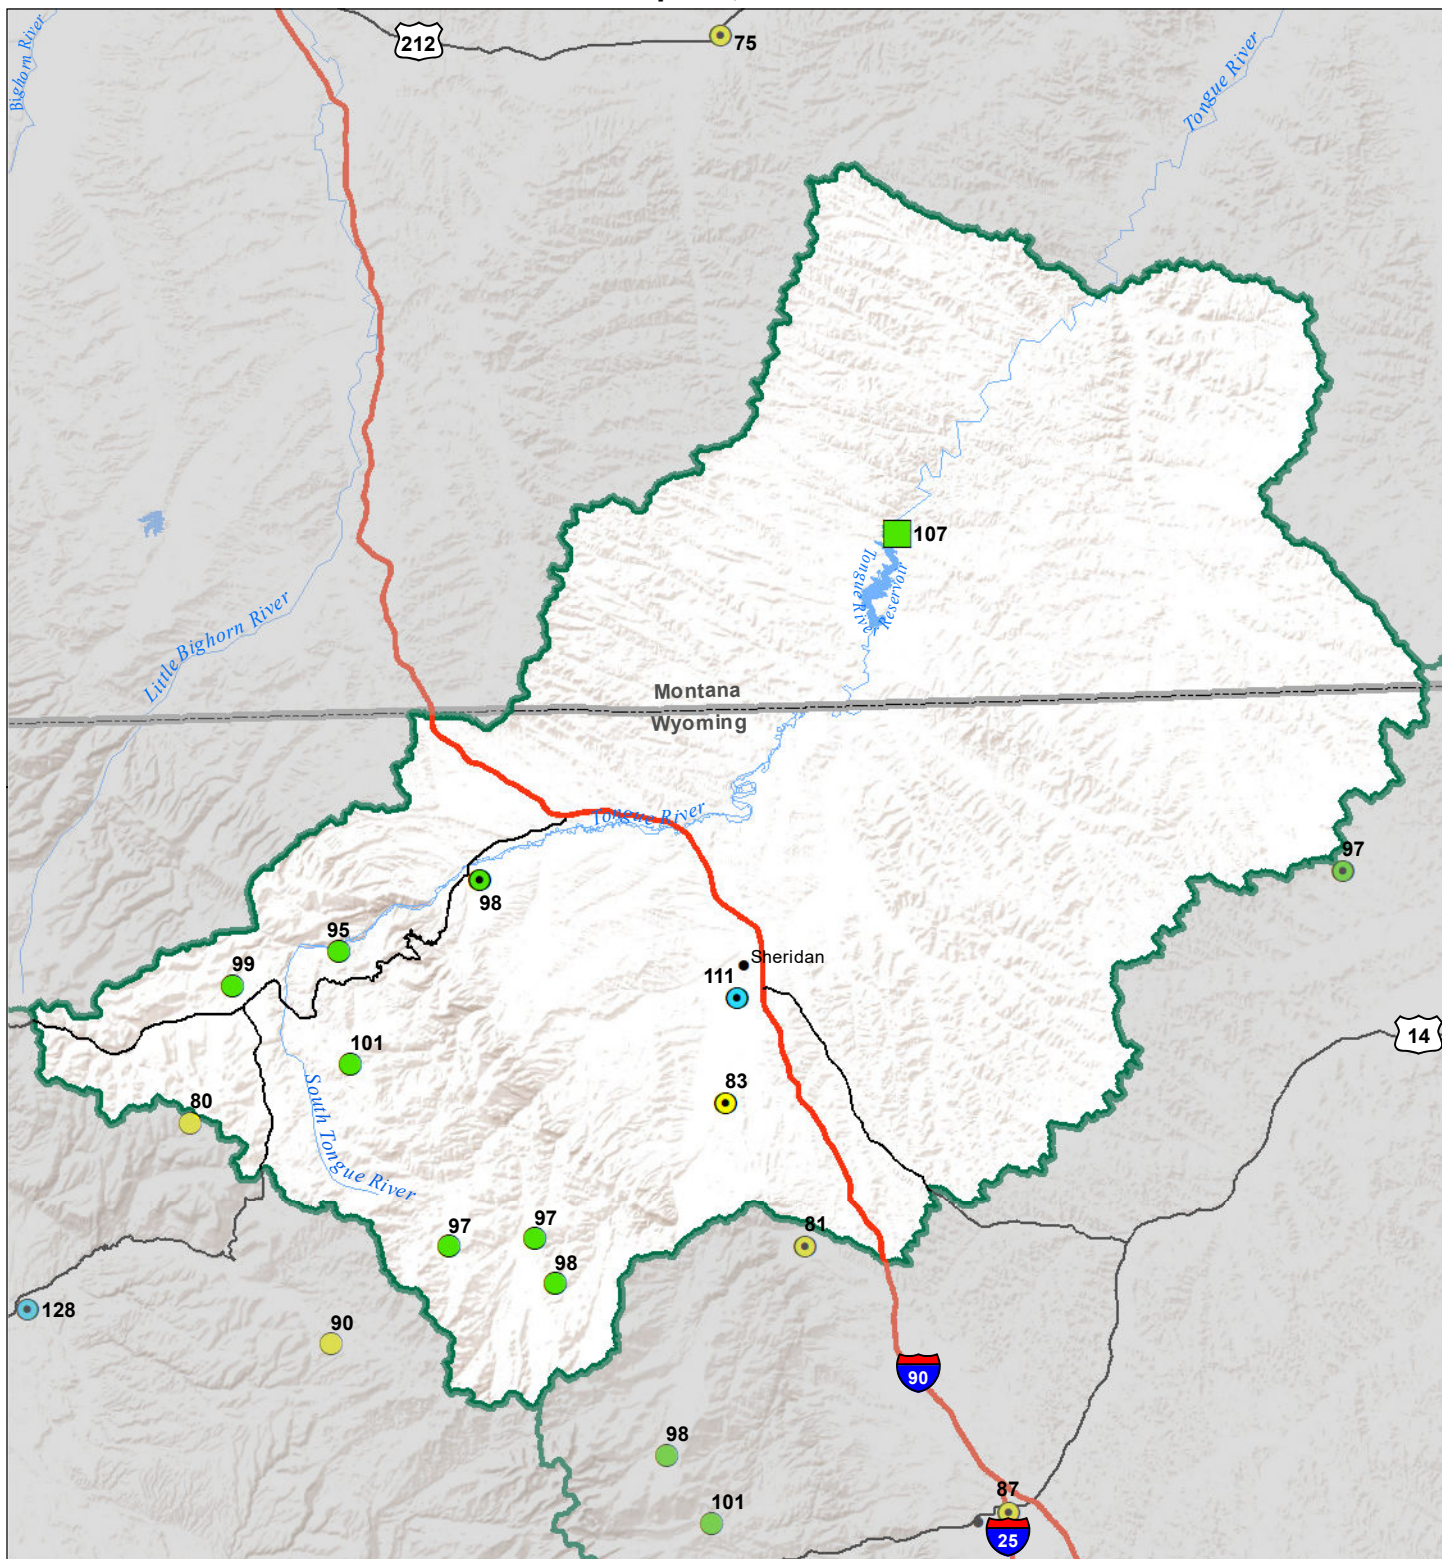

# Tongue River Basin Water Year to Date Precipitation and Reservoir Levels Percentage of Normal April 1, 2022

Precipitation Percent of Normal	
SNOTEL	COOP/ACIS
● > 150%	● > 150%
● 131 - 150%	● 131 - 150%
● 111 - 130%	● 111 - 130%
● 91 - 110%	● 91 - 110%
● 71 - 90%	● 71 - 90%
● 51 - 70%	● 51 - 70%
● 1 - 50%	● 1 - 50%

Reservoirs Percent of Normal	
■ > 150%	■ 131 - 150%
■ 111 - 130%	■ 91 - 110%
■ 71 - 90%	■ 51 - 70%
■ 1 - 50%	

USDA  
Montana State Library  
Natural Resource  
Information System