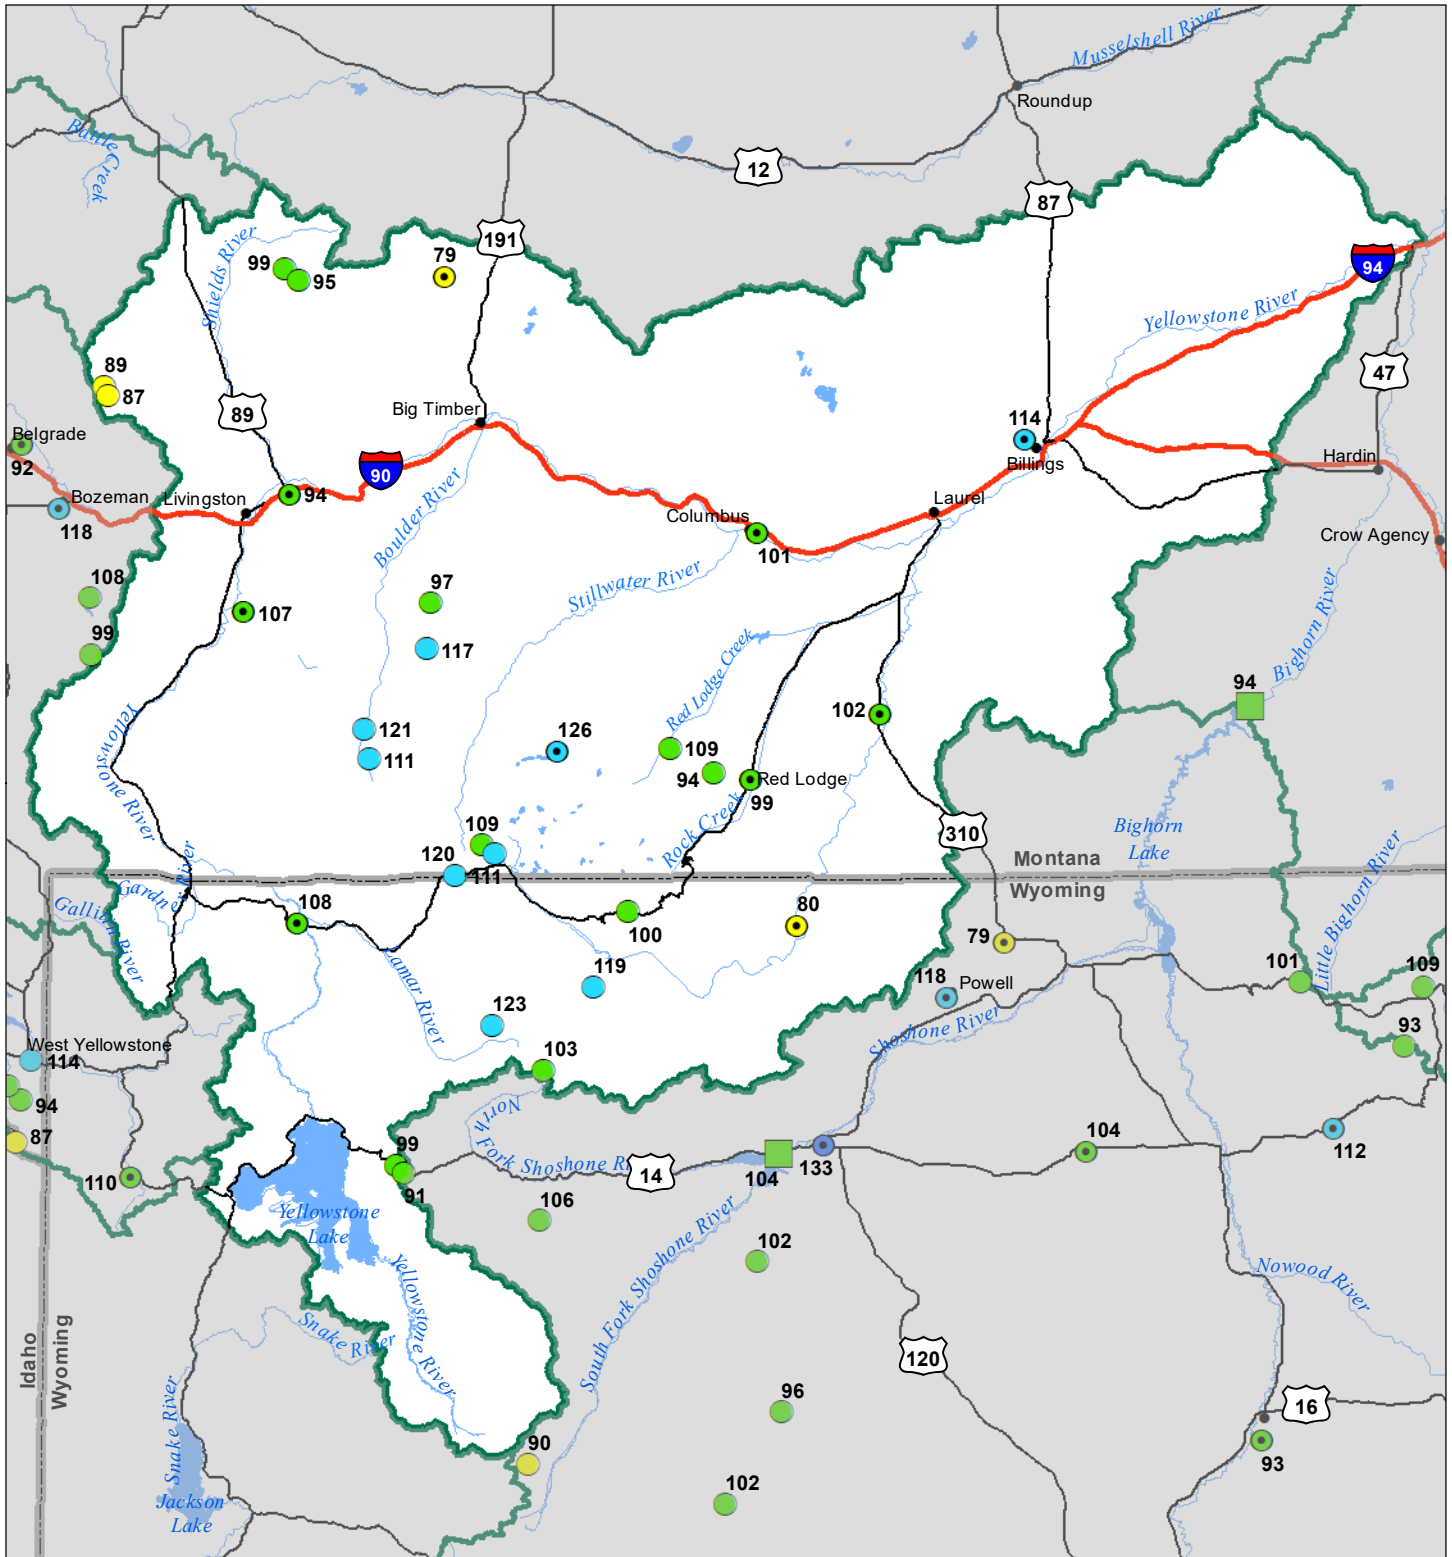

Upper Yellowstone River Basin

Water Year to Date Precipitation and Reservoir Levels

Percentage of Normal

September 1, 2022