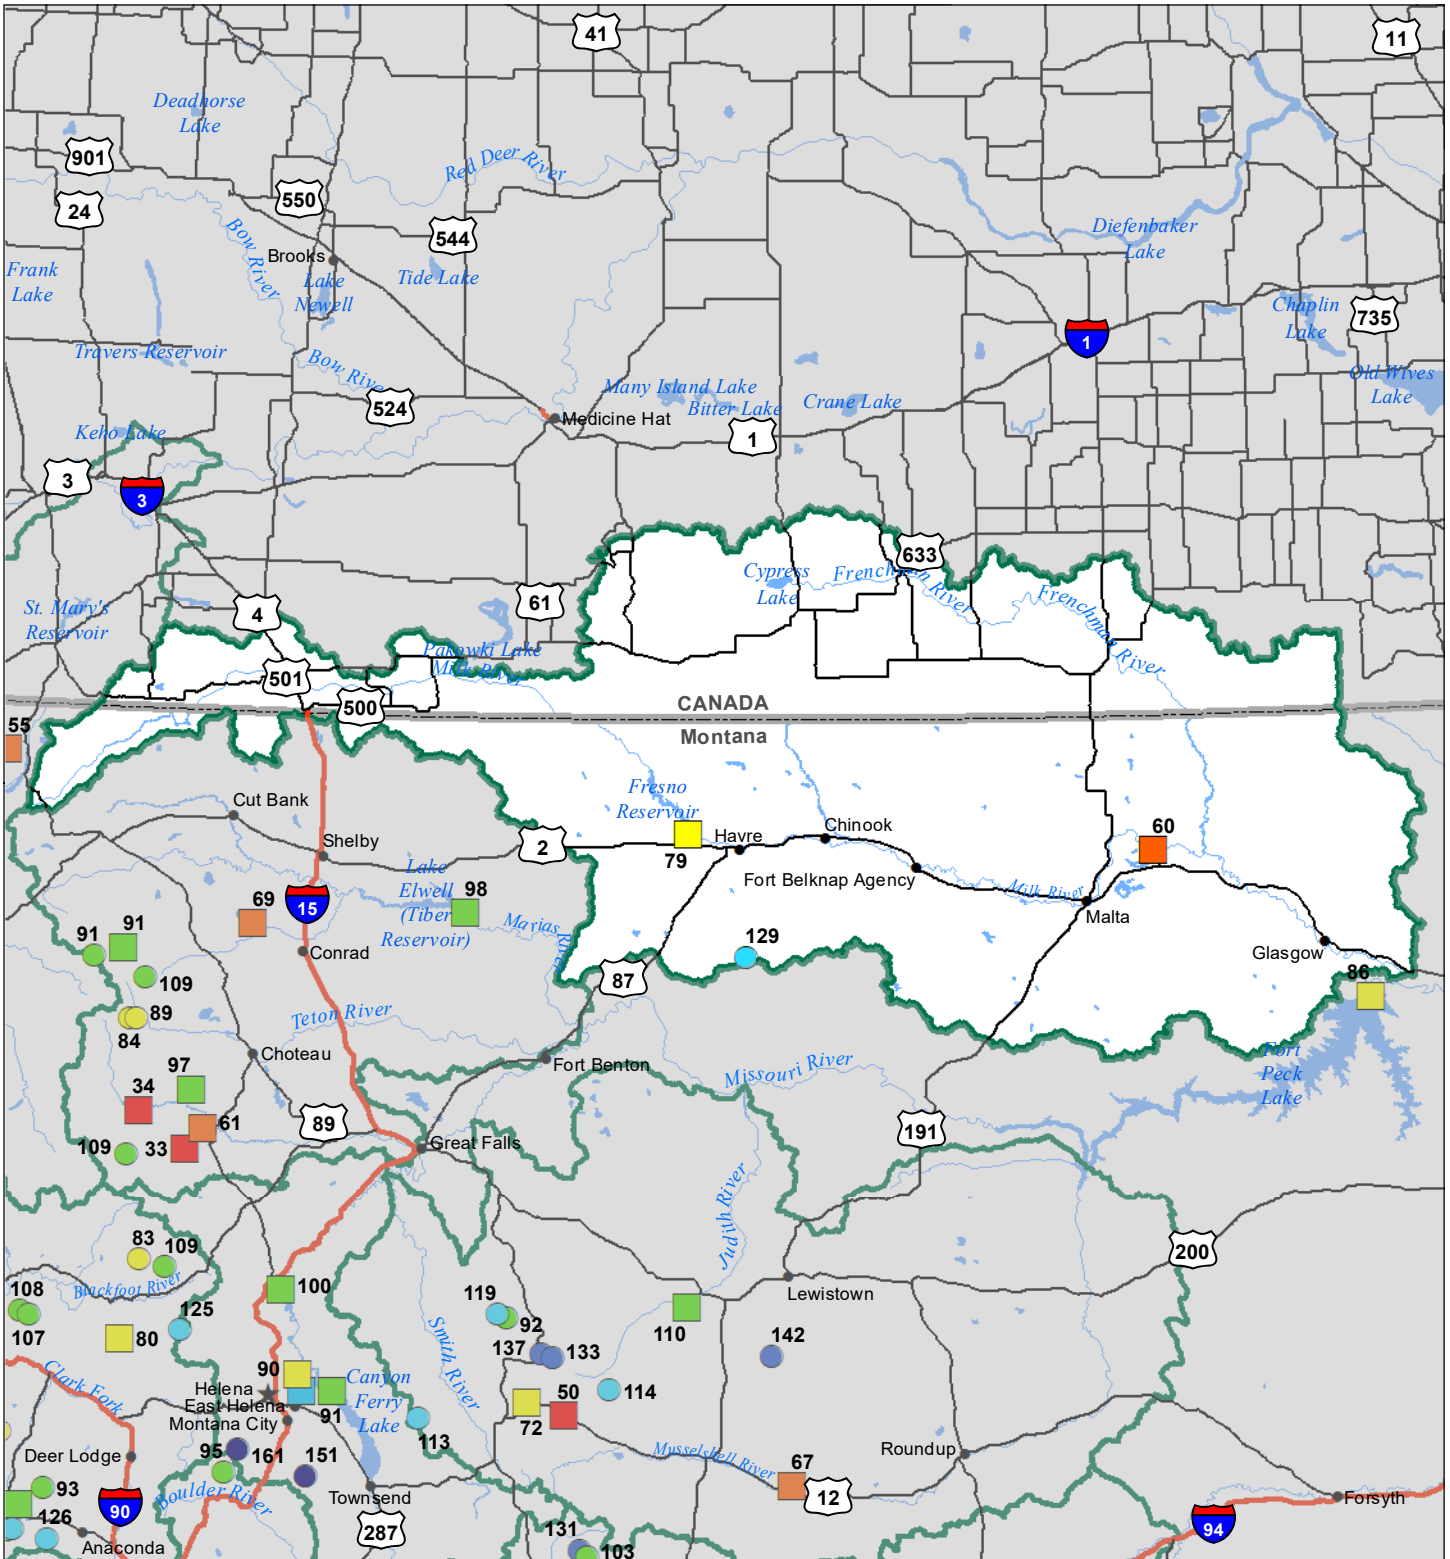

Milk River Basin

Water Year to Date Precipitation and Reservoir Levels

Percentage of Normal

December 1, 2022

Precipitation Percent of Normal

SNOTEL

- > 150%
- 131 - 150%
- 111 - 130%
- 91 - 110%
- 71 - 90%
- 51 - 70%
- 1 - 50%

COOP/ACIS

- > 150%
- 131 - 150%
- 111 - 130%
- 91 - 110%
- 71 - 90%
- 51 - 70%
- 1 - 50%

Reservoirs Percent of Normal

- > 150%
- 131 - 150%
- 111 - 130%
- 91 - 110%
- 71 - 90%
- 51 - 70%
- 1 - 50%