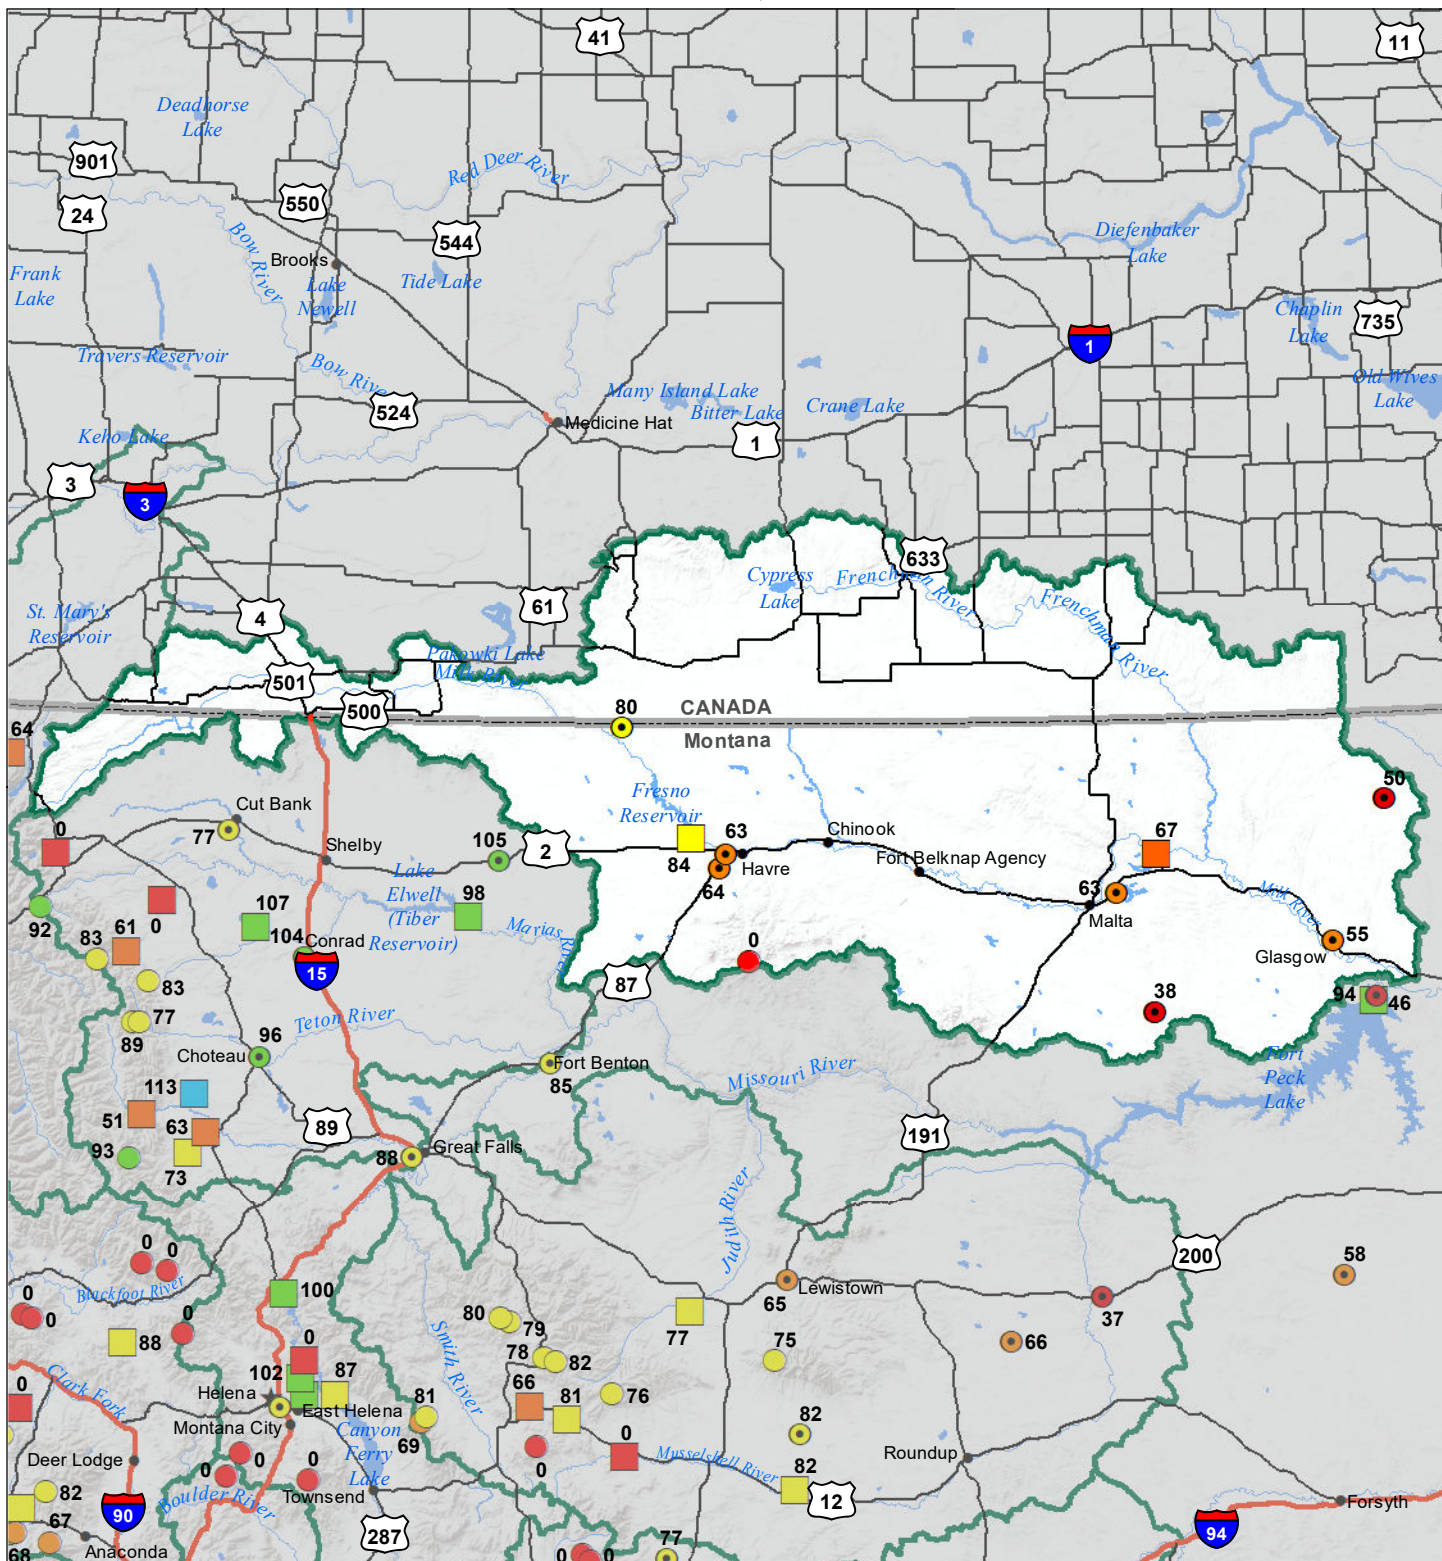

Milk River Basin

Water Year to Date Precipitation and Reservoir Levels

Percentage of Normal

October 1, 2021

Precipitation Percent of Normal

SNOTEL		COOP/ACIS	
● > 150%	● 71 - 90%	● > 150%	● 71 - 90%
● 131 - 150%	● 51 - 70%	● 131 - 150%	● 51 - 70%
● 111 - 130%	● 1 - 50%	● 111 - 130%	● 1 - 50%
● 91 - 110%		● 91 - 110%	

Reservoirs Percent of Normal

■ > 150%
■ 131 - 150%
■ 111 - 130%
■ 91 - 110%
■ 71 - 90%
■ 51 - 70%
■ 1 - 50%