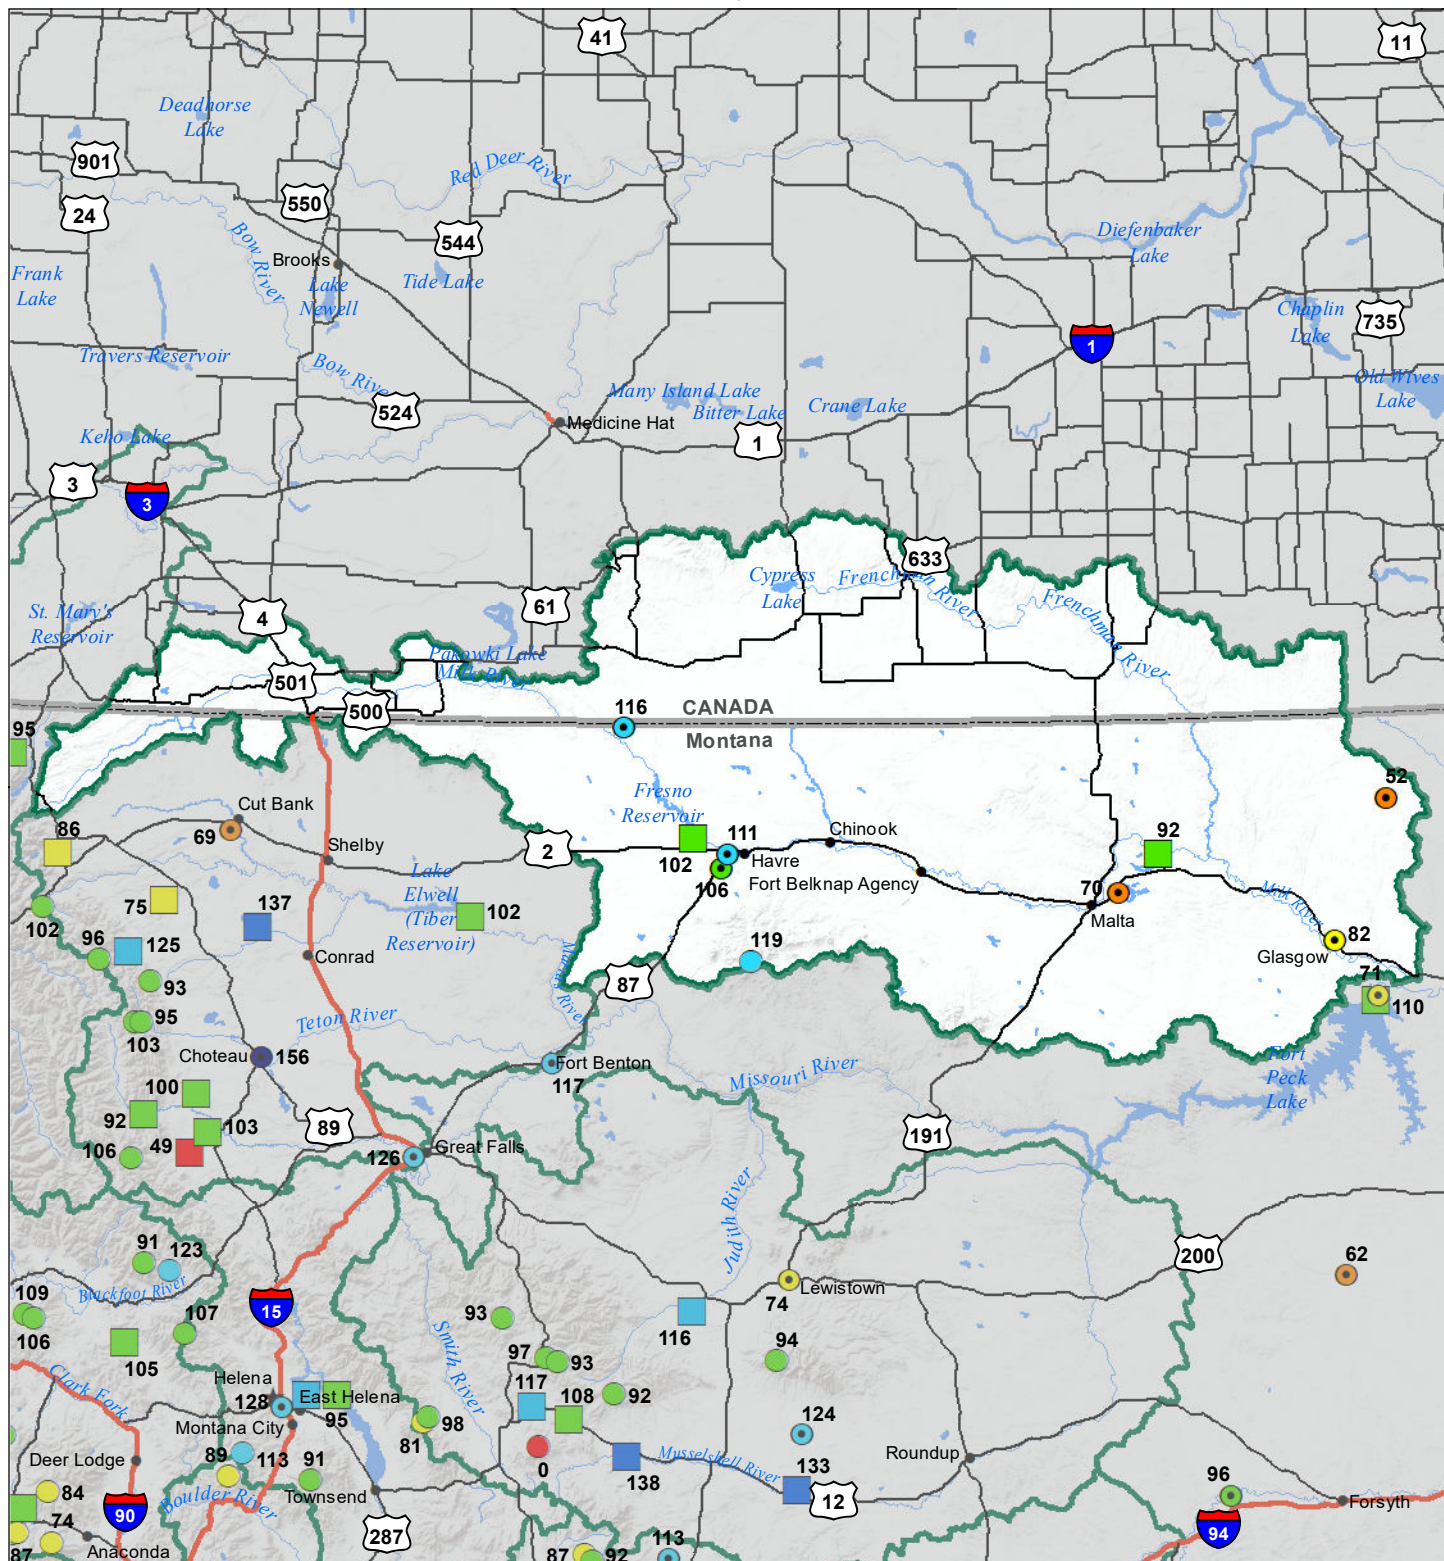

Milk River Basin

Water Year to Date Precipitation and Reservoir Levels

Percentage of Normal

June 1, 2021

Precipitation Percent of Normal

SNOTEL		COOP/ACIS	
● > 150%	● 71 - 90%	● > 150%	● 71 - 90%
● 131 - 150%	● 51 - 70%	● 131 - 150%	● 51 - 70%
● 111 - 130%	● 1 - 50%	● 111 - 130%	● 1 - 50%
● 91 - 110%		● 91 - 110%	

Reservoirs Percent of Normal

■ > 150%
■ 131 - 150%
■ 111 - 130%
■ 91 - 110%
■ 71 - 90%
■ 51 - 70%
■ 1 - 50%