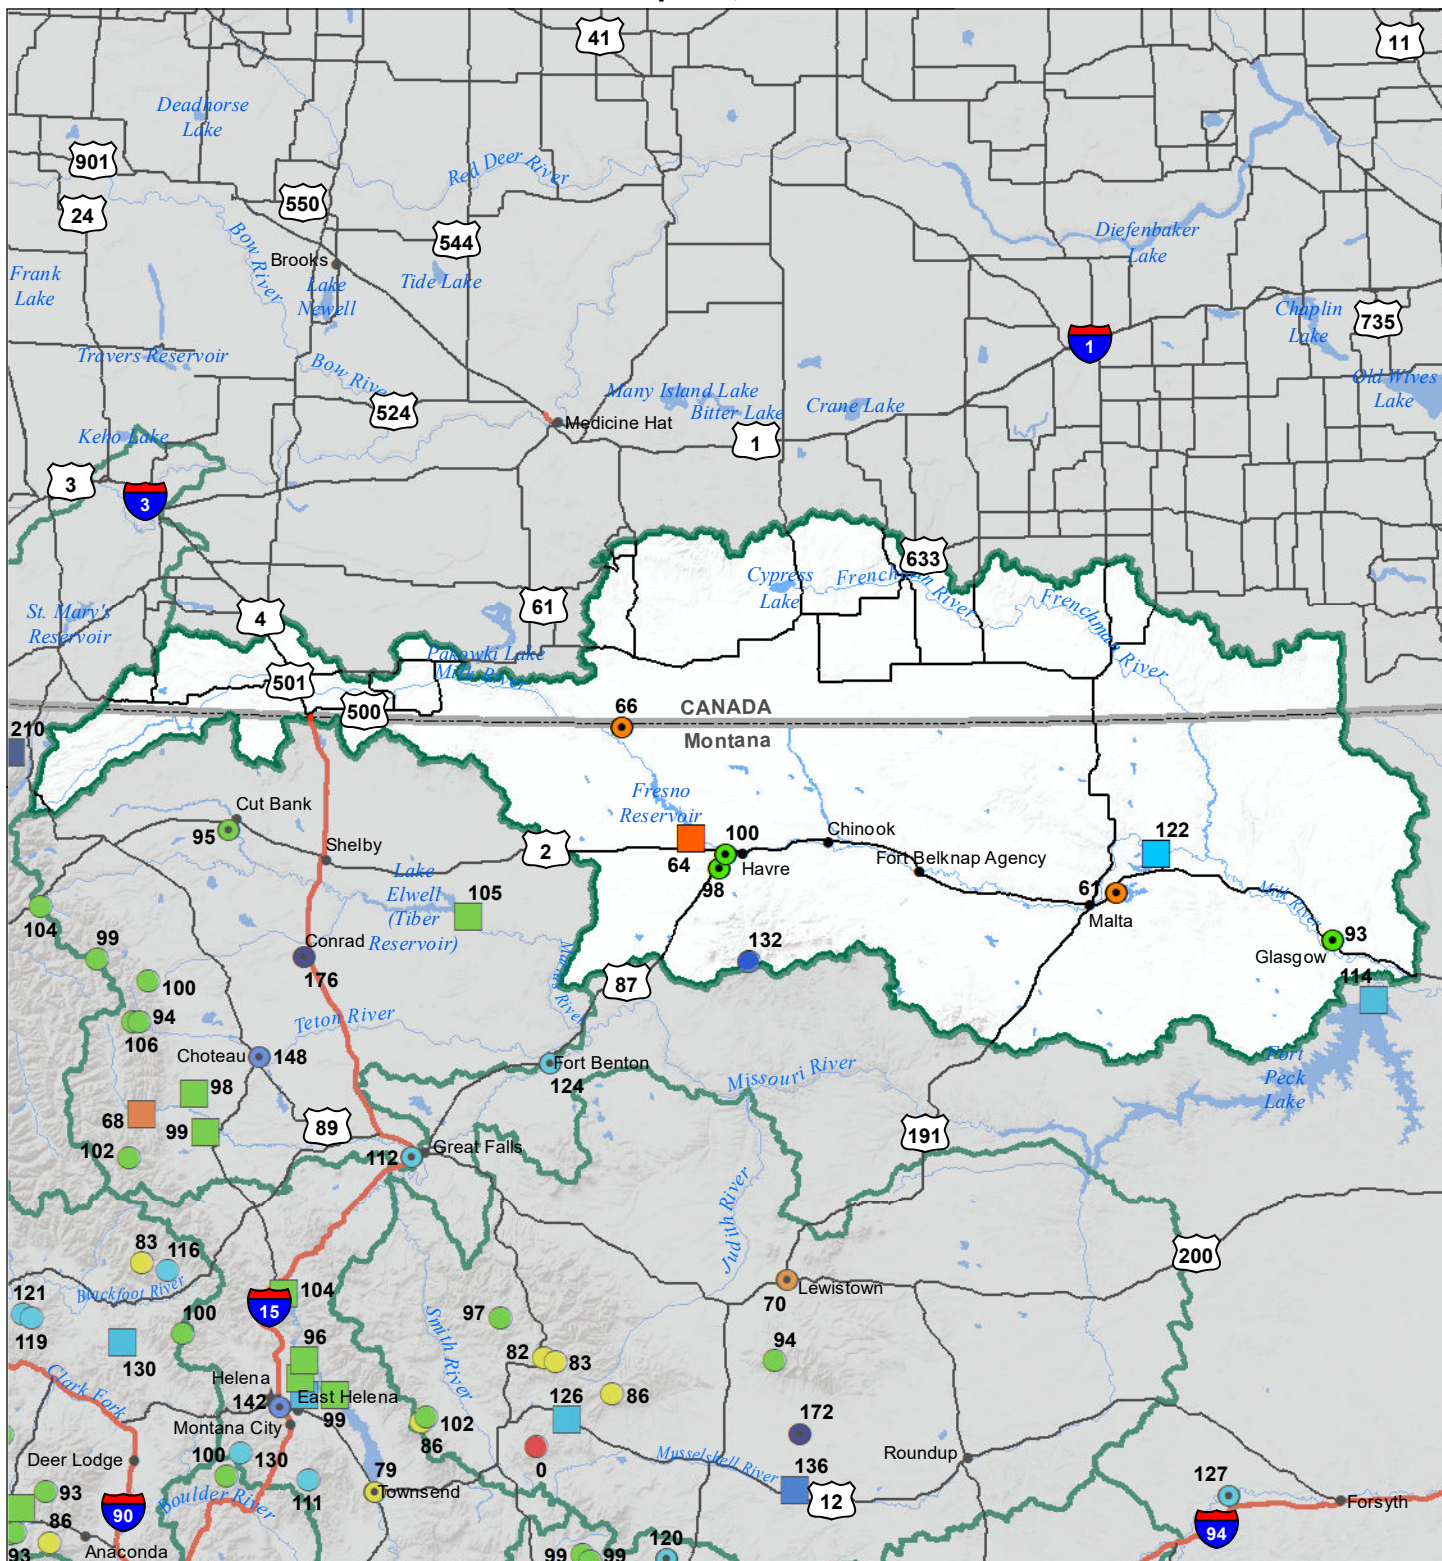

# Milk River Basin

## Water Year to Date Precipitation and Reservoir Levels

### Percentage of Normal

April 1, 2021