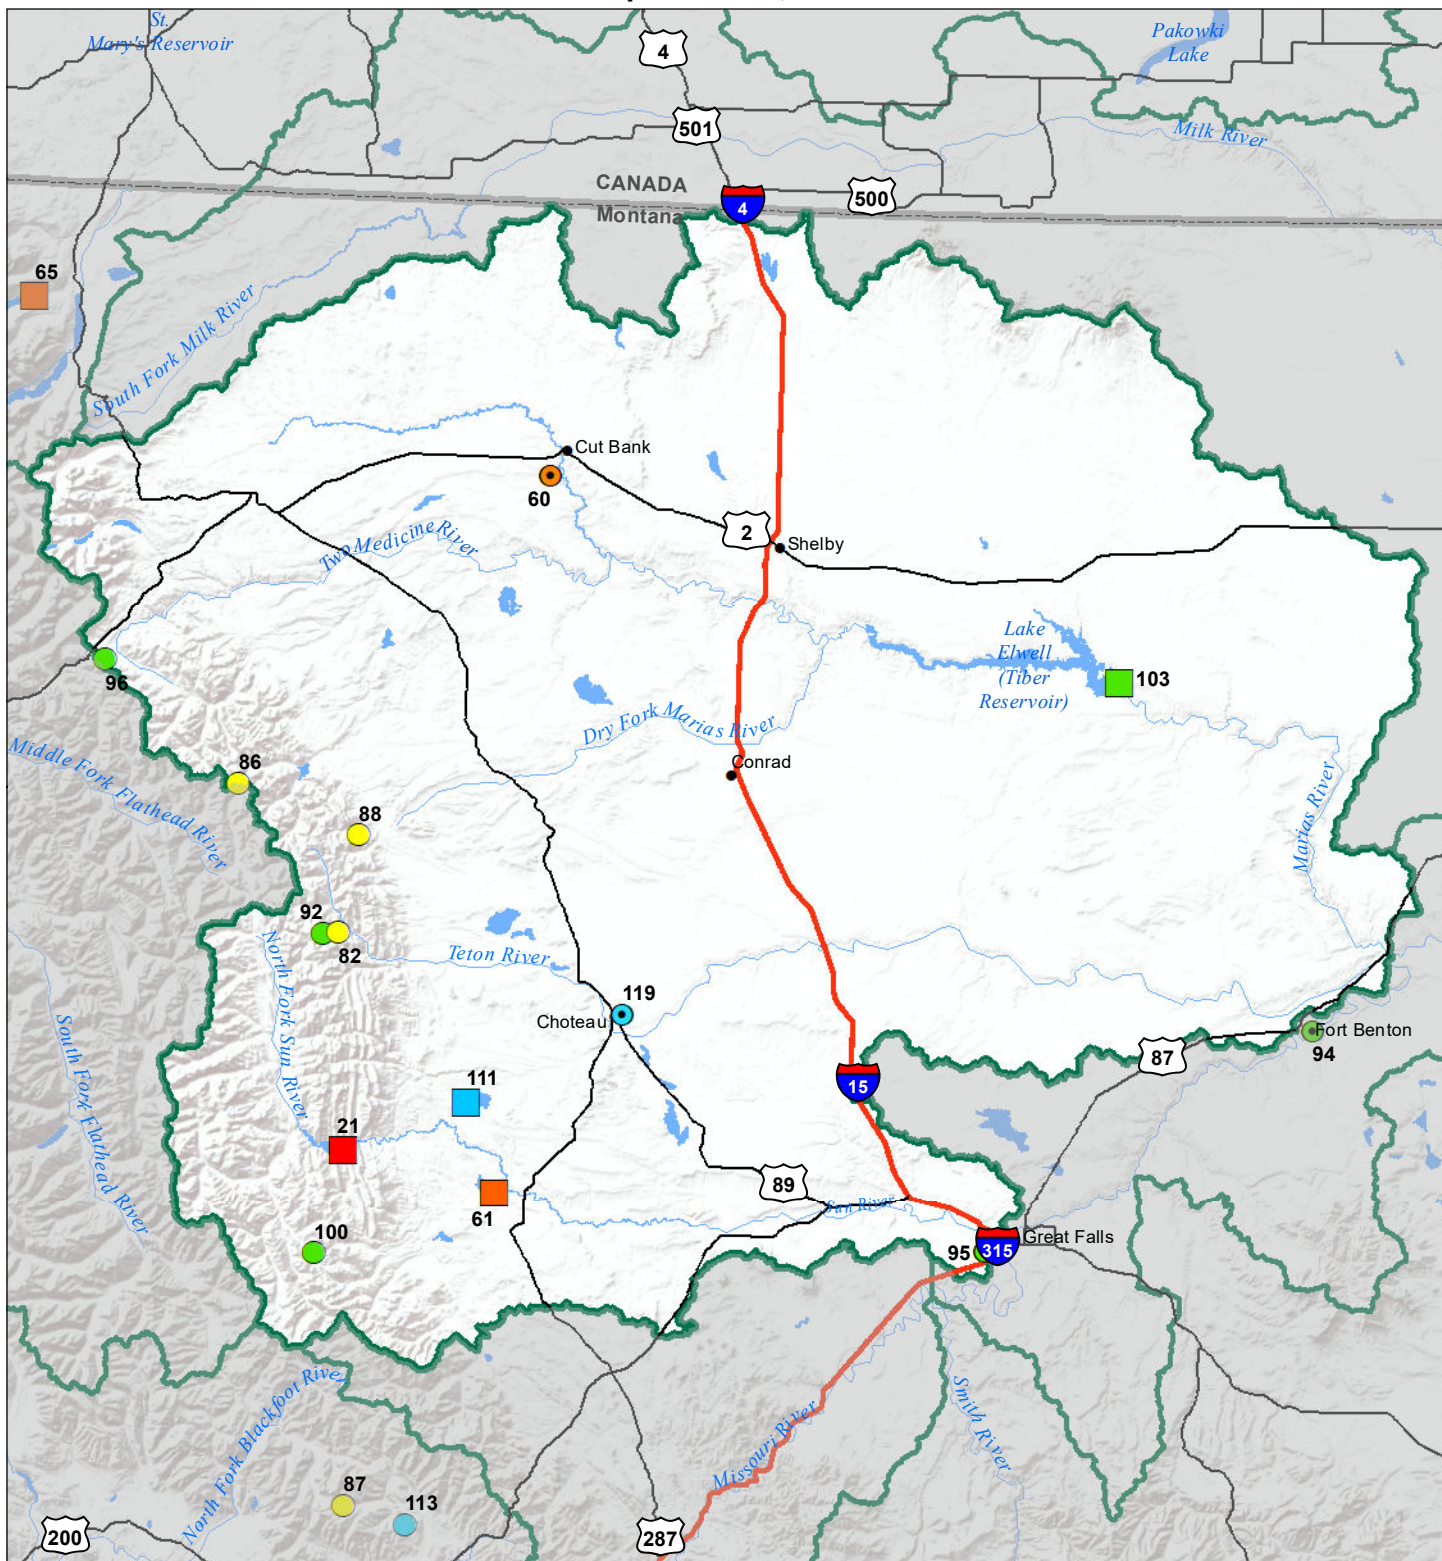

Sun-Teton-Marias River Basin

Water Year to Date Precipitation and Reservoir Levels

Percentage of Normal

September 1, 2021

Precipitation Percent of Normal

SNOTEL

- > 150%
- 131 - 150%
- 111 - 130%
- 91 - 110%
- 71 - 90%
- 51 - 70%
- 1 - 50%

COOP/ACIS

- > 150%
- 131 - 150%
- 111 - 130%
- 91 - 110%
- 71 - 90%
- 51 - 70%
- 1 - 50%

Reservoirs Percent of Normal

- > 150%
- 131 - 150%
- 111 - 130%
- 91 - 110%
- 71 - 90%
- 51 - 70%
- 1 - 50%

Montana State Library
Natural Resource
Information System