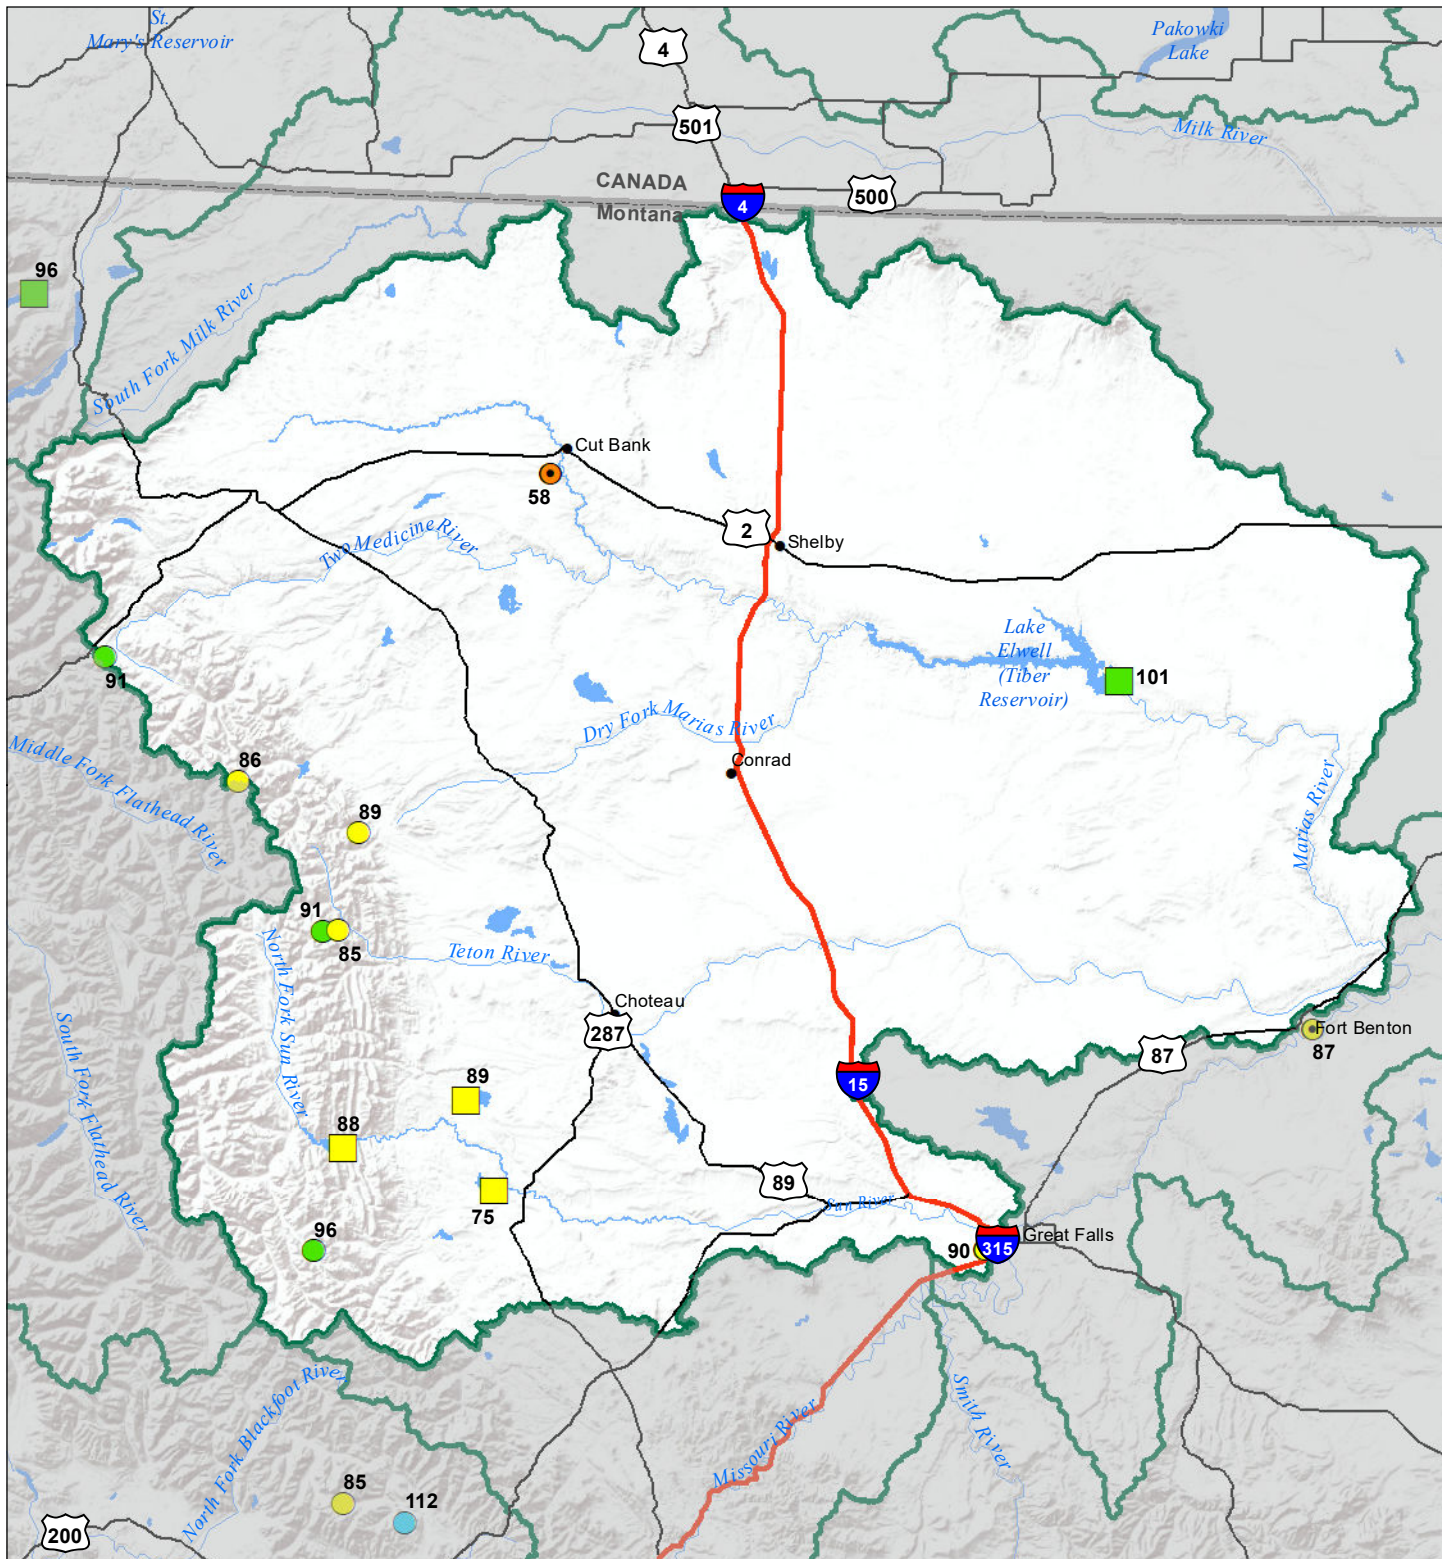

Sun-Teton-Marias River Basin

Water Year to Date Precipitation and Reservoir Levels

Percentage of Normal

August 1, 2021

Precipitation Percent of Normal

SNOTEL

- > 150%
- 131 - 150%
- 111 - 130%
- 91 - 110%
- 71 - 90%
- 51 - 70%
- 1 - 50%

COOP/ACIS

- > 150%
- 131 - 150%
- 111 - 130%
- 91 - 110%
- 71 - 90%
- 51 - 70%
- 1 - 50%

Reservoirs Percent of Normal

- > 150%
- 131 - 150%
- 111 - 130%
- 91 - 110%
- 71 - 90%
- 51 - 70%
- 1 - 50%

Montana State Library
Natural Resource
Information System