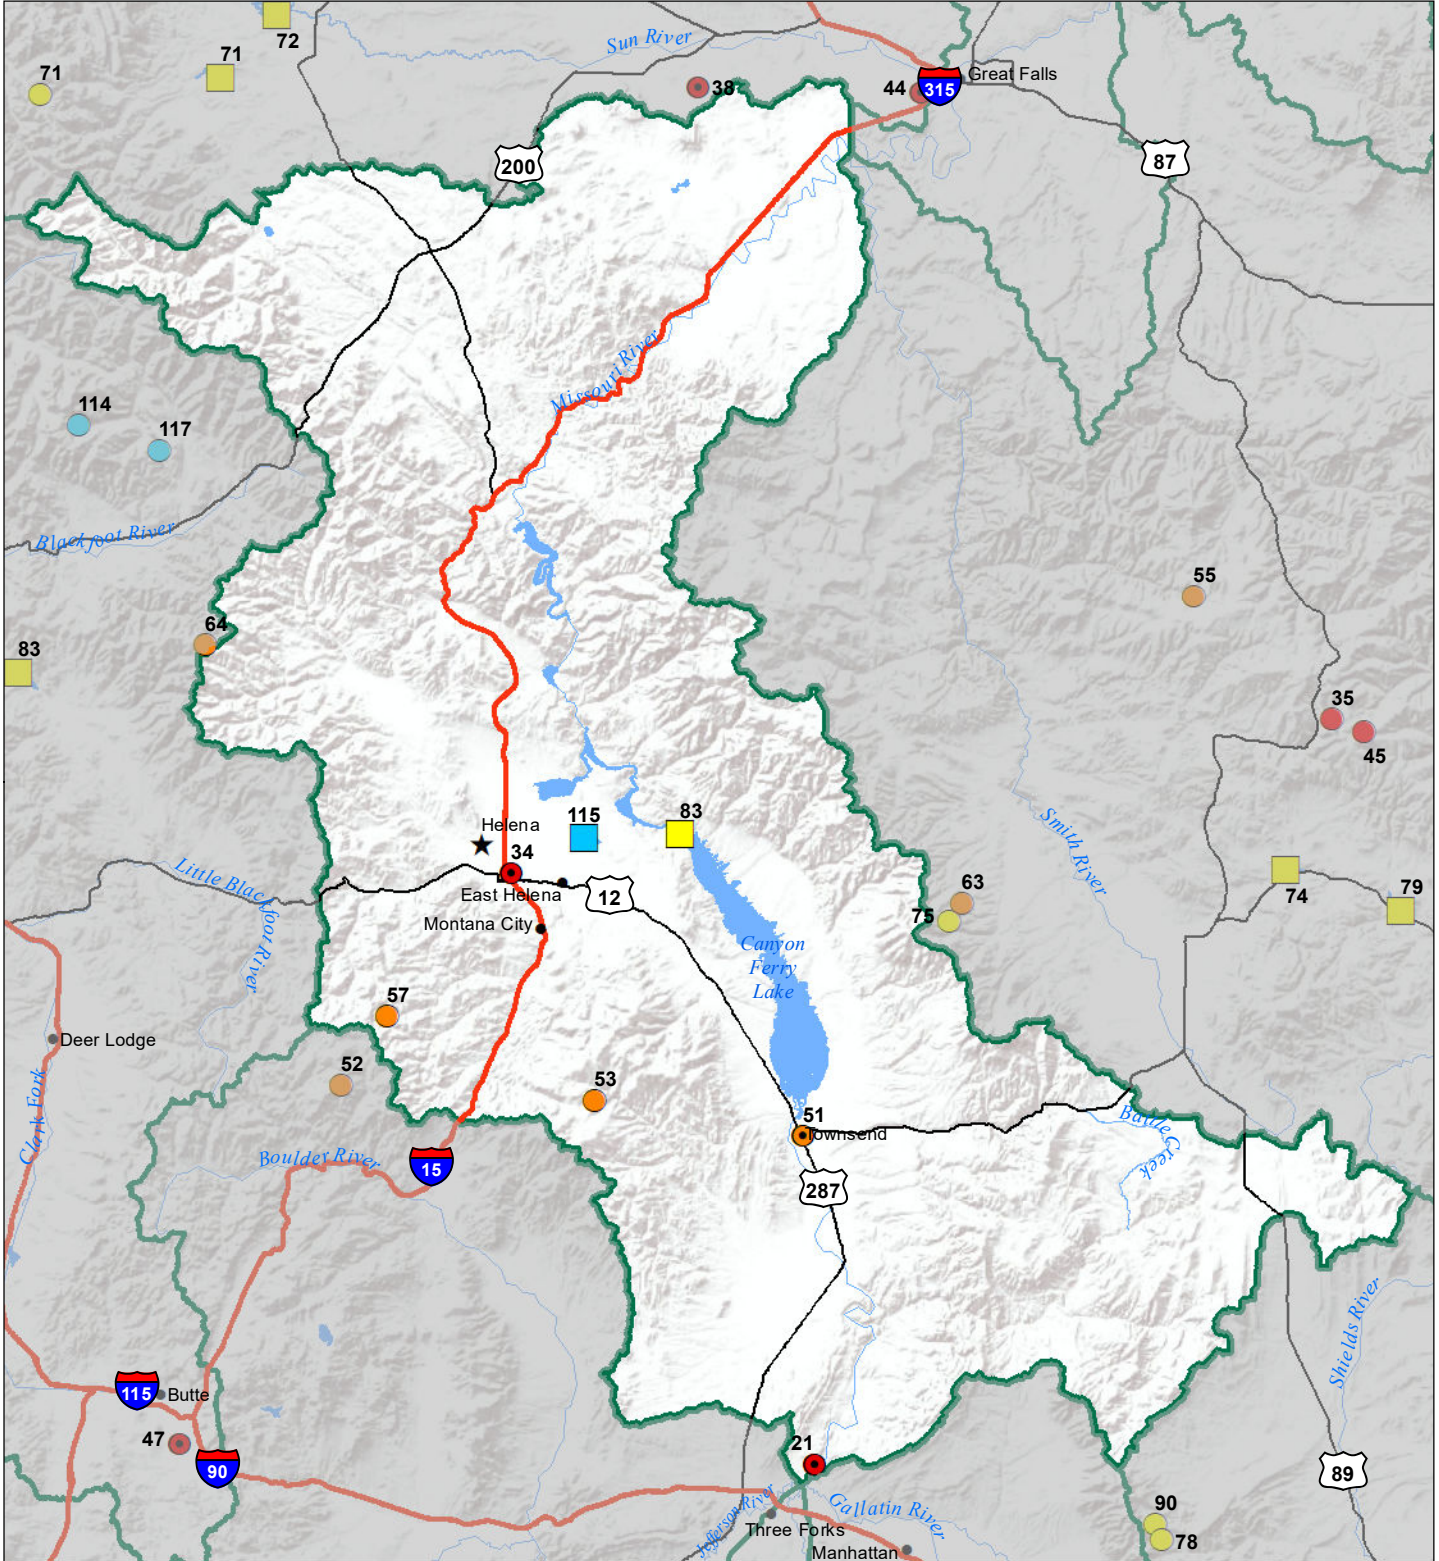

# Headwaters Mainstem River Basin Monthly Precipitation and Reservoir Levels Percentage of Normal December 1, 2021 (November 1, 2021 - December 1, 2021)

### Precipitation Percent of Normal

#### SNOTEL

- > 150%
- 131 - 150%
- 111 - 130%
- 91 - 110%
- 71 - 90%
- 51 - 70%
- 1 - 50%