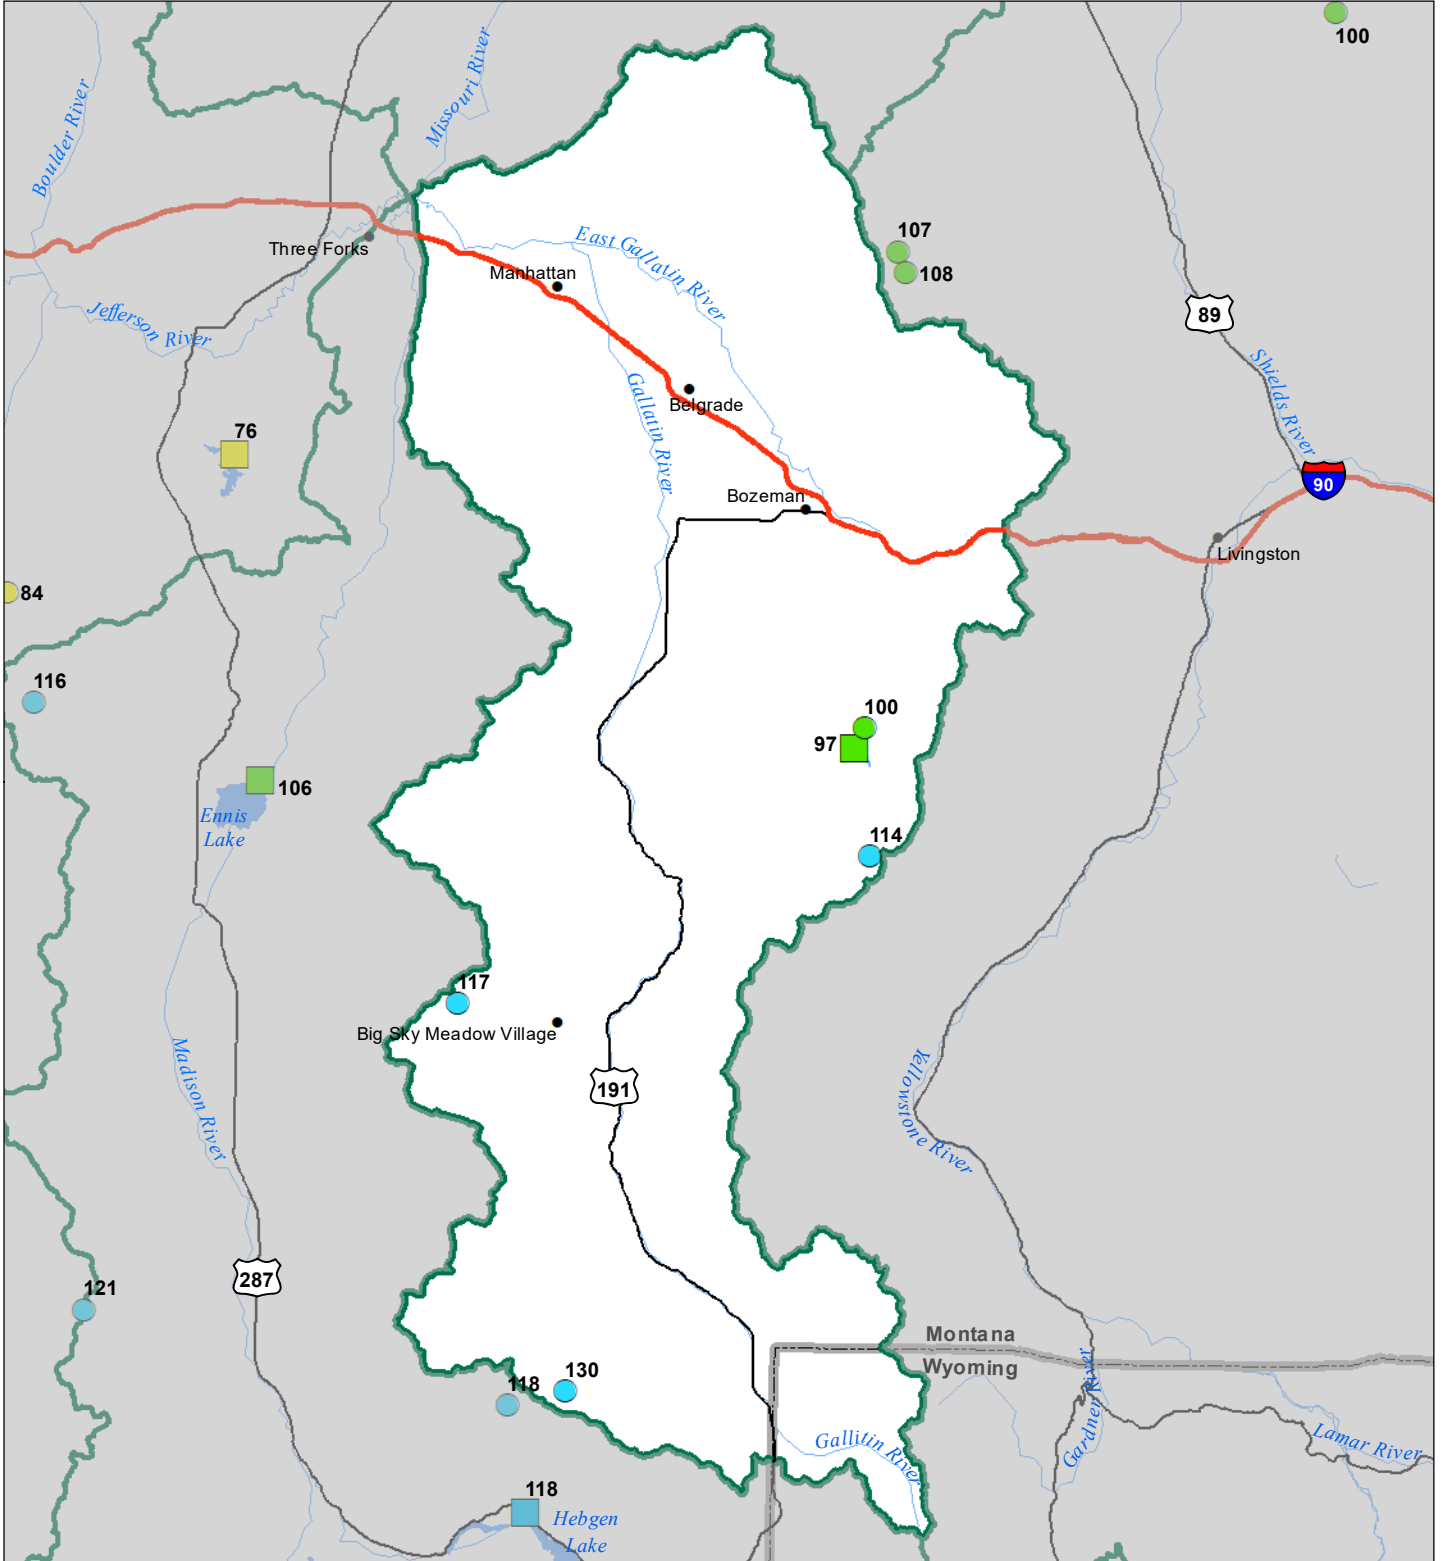

Gallatin River Basin Monthly Precipitation and Reservoir Levels Percentage of Normal April 1, 2024 (March 1, 2023 - April 1, 2024)

Precipitation Percent of Normal

SNOTEL		COOP/ACIS	
● > 150%	● 71 - 90%	● > 150%	● 71 - 90%
● 131 - 150%	● 51 - 70%	● 131 - 150%	● 51 - 70%
● 111 - 130%	● 1 - 50%	● 111 - 130%	● 1 - 50%
● 91 - 110%		● 91 - 110%	

Reservoirs Percent of Normal

■ > 150%
■ 131 - 150%
■ 111 - 130%
■ 91 - 110%
■ 71 - 90%
■ 51 - 70%
■ 1 - 50%