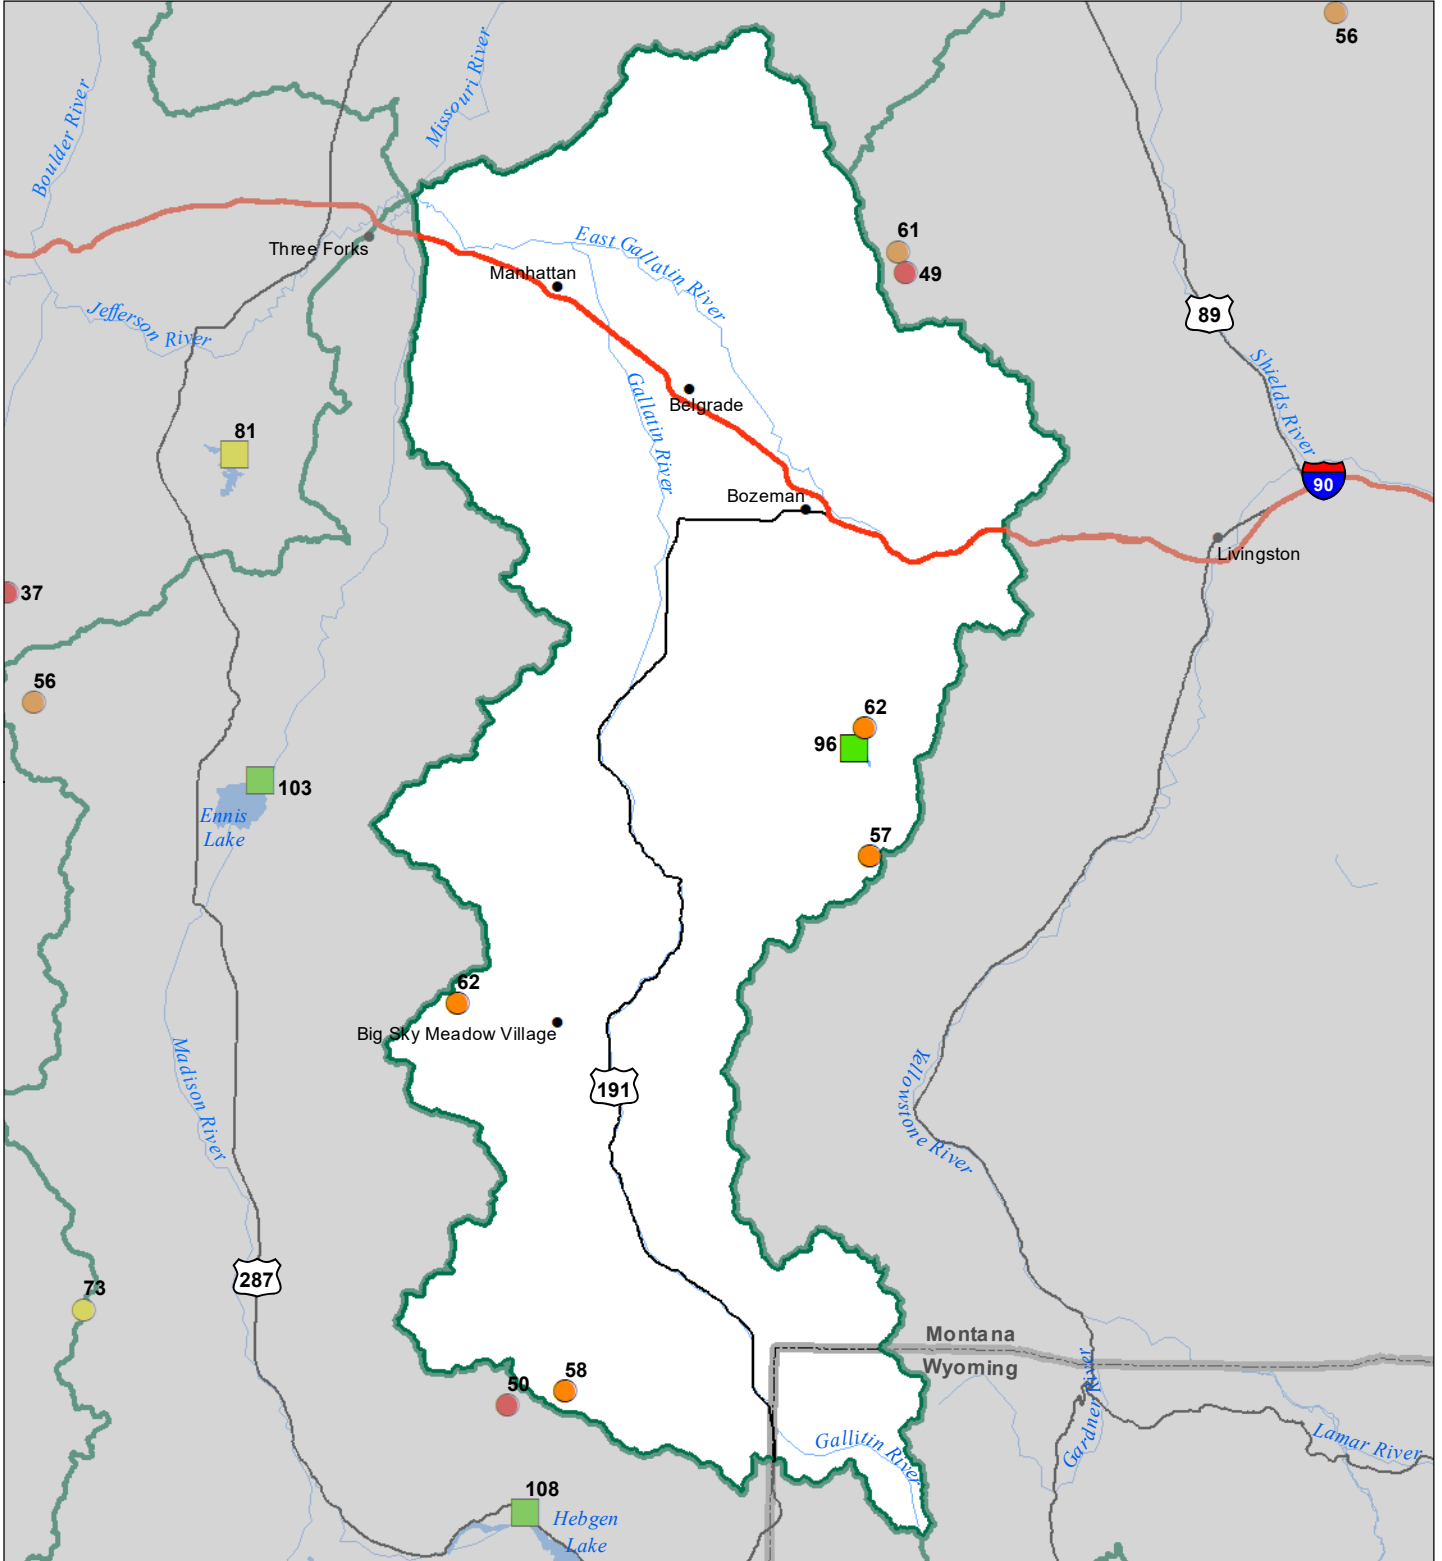

# Gallatin River Basin Monthly Precipitation and Reservoir Levels Percentage of Normal January 1, 2024 (December 1, 2023 - January 1, 2024)

### Precipitation Percent of Normal

#### SNOTEL

- > 150%
- 131 - 150%
- 111 - 130%
- 91 - 110%
- 71 - 90%
- 51 - 70%
- 1 - 50%