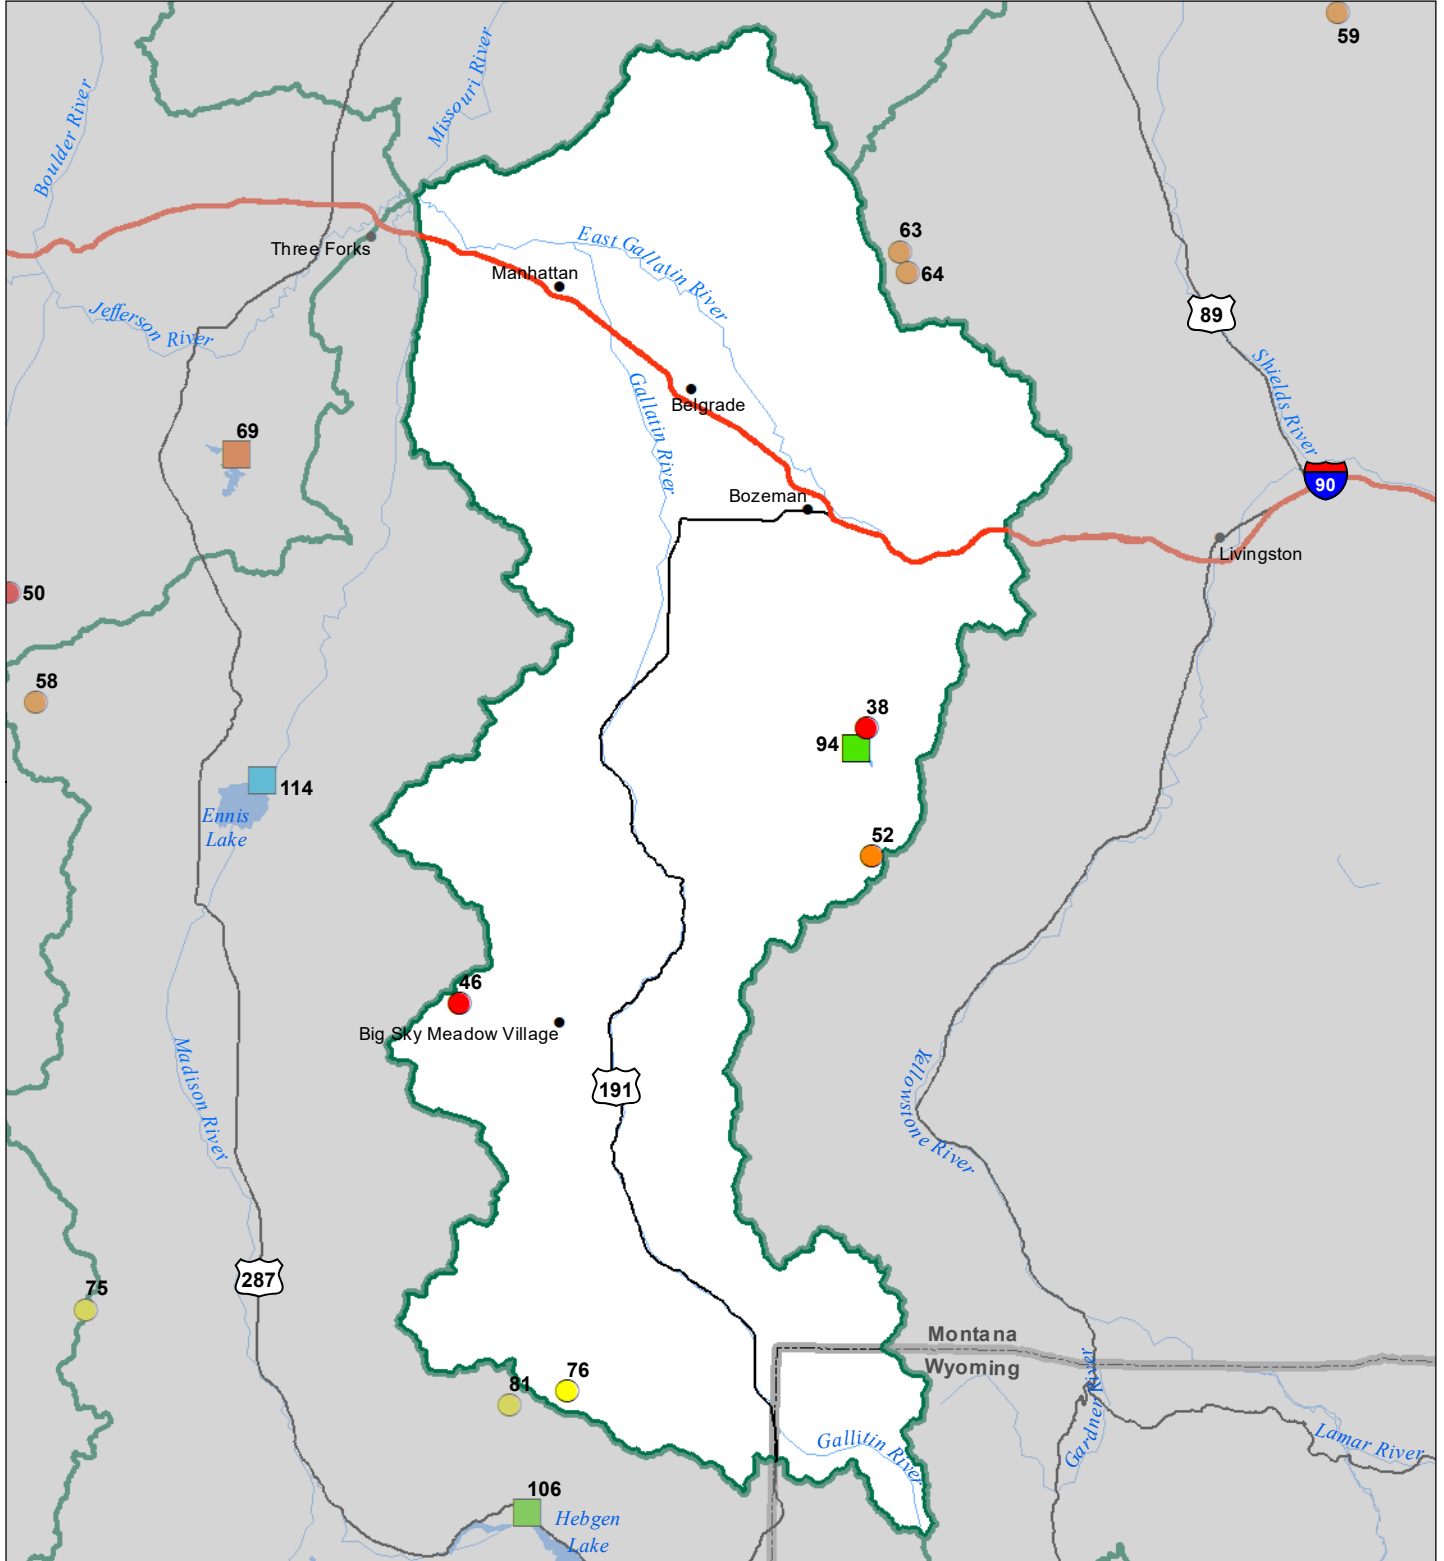

# Gallatin River Basin Monthly Precipitation and Reservoir Levels Percentage of Normal December 1, 2023 (November 1, 2023 - December 1, 2023)

#### SNOTEL

- > 150%
- 131 - 150%
- 111 - 130%
- 91 - 110%
- 71 - 90%
- 51 - 70%
- 1 - 50%