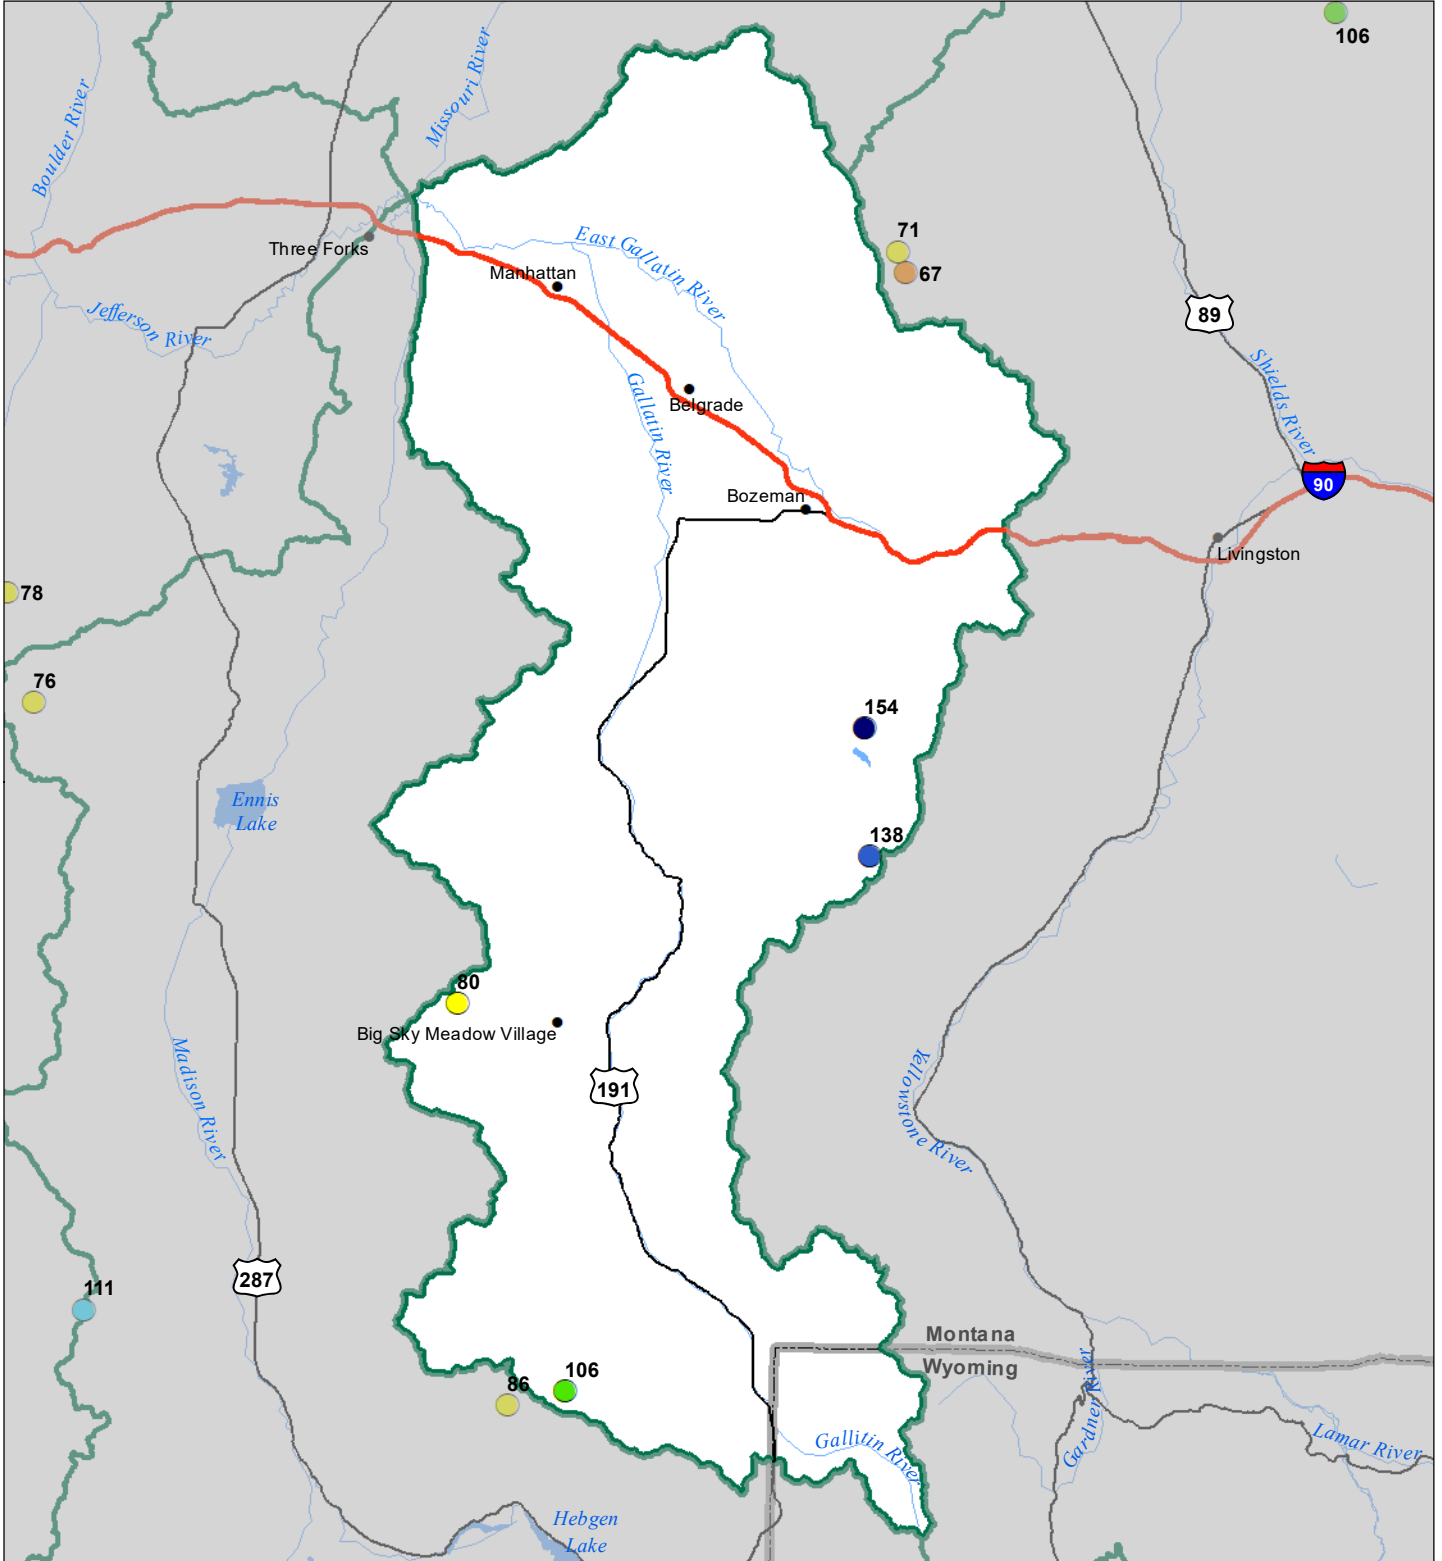

Gallatin River Basin

Monthly Precipitation and Reservoir Levels

Percentage of Normal

November 1, 2023 (October 1, 2023 - November 1, 2023)

Precipitation Percent of Normal

SNOTEL

- > 150%
- 131 - 150%
- 111 - 130%
- 91 - 110%
- 71 - 90%
- 51 - 70%
- 1 - 50%

COOP/ACIS

- > 150%
- 131 - 150%
- 111 - 130%
- 91 - 110%
- 71 - 90%
- 51 - 70%
- 1 - 50%

Reservoirs Percent of Normal

- > 150%
- 131 - 150%
- 111 - 130%
- 91 - 110%
- 71 - 90%
- 51 - 70%
- 1 - 50%