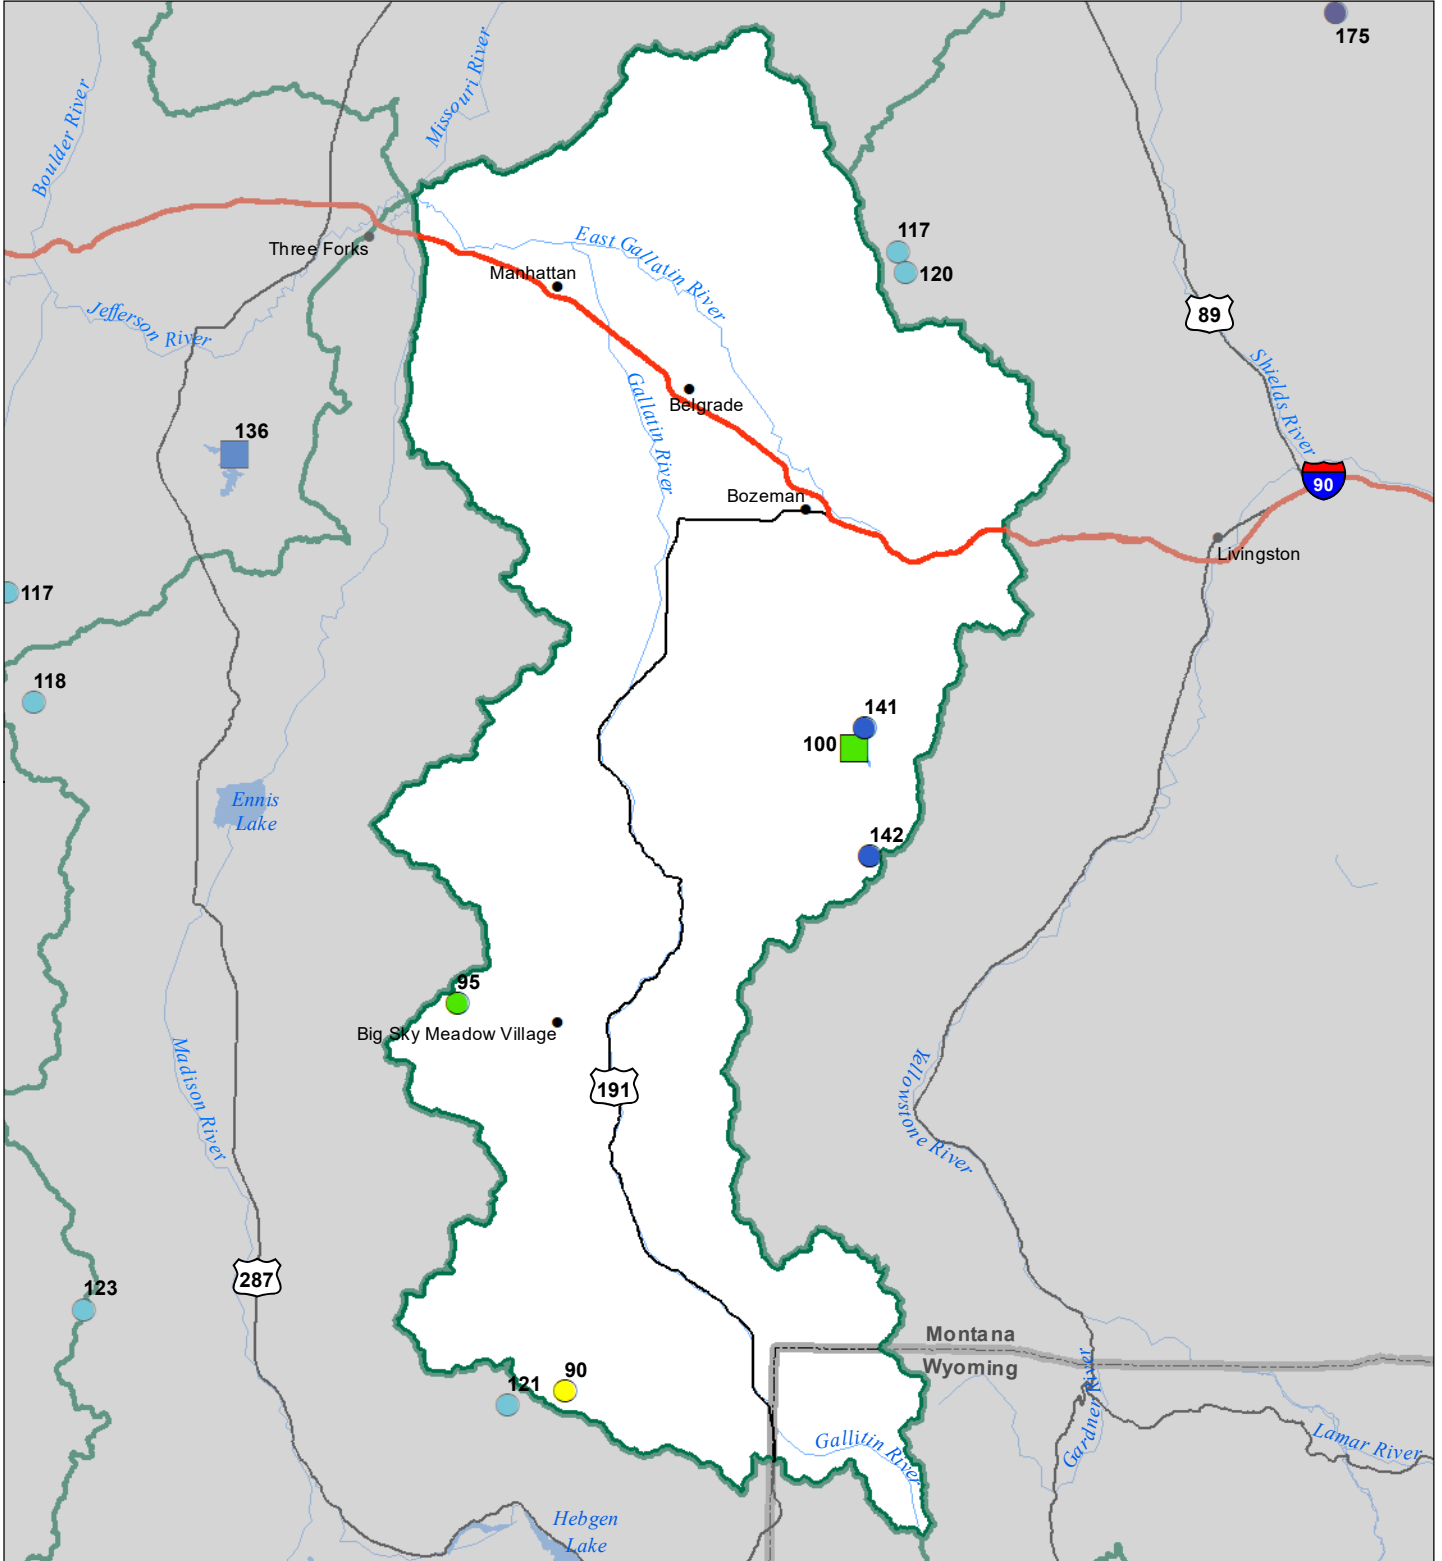

Gallatin River Basin

Monthly Precipitation and Reservoir Levels

Percentage of Normal

October 1, 2023 (September 1, 2023 - October 1, 2023)

Precipitation Percent of Normal

SNOTEL

- > 150%
- 131 - 150%
- 111 - 130%
- 91 - 110%
- 71 - 90%
- 51 - 70%
- 1 - 50%