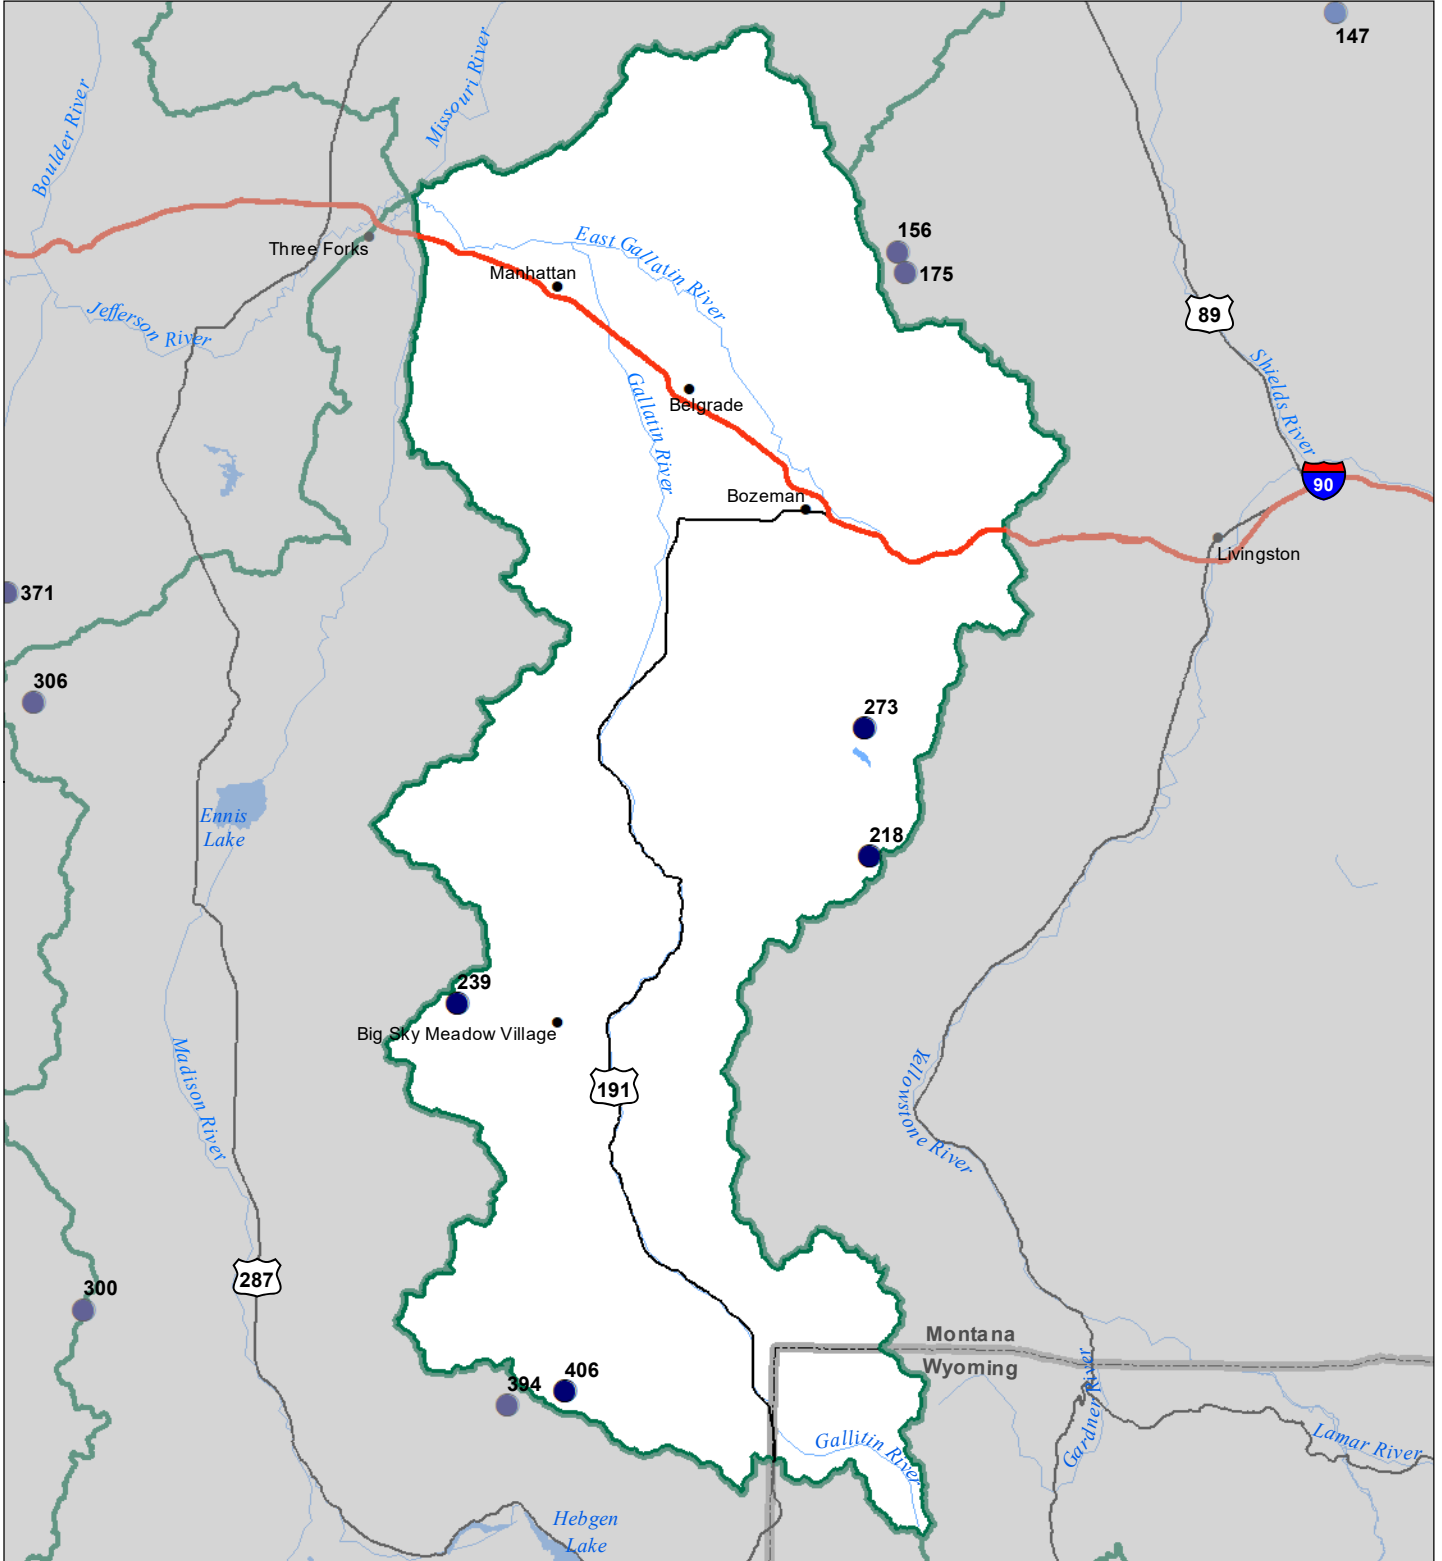

Gallatin River Basin

Monthly Precipitation and Reservoir Levels

Percentage of Normal

September 1, 2023 (August 1, 2023 - September 1, 2023)

Precipitation Percent of Normal

SNOTEL

- > 150%
- 131 - 150%
- 111 - 130%
- 91 - 110%
- 71 - 90%
- 51 - 70%
- 1 - 50%