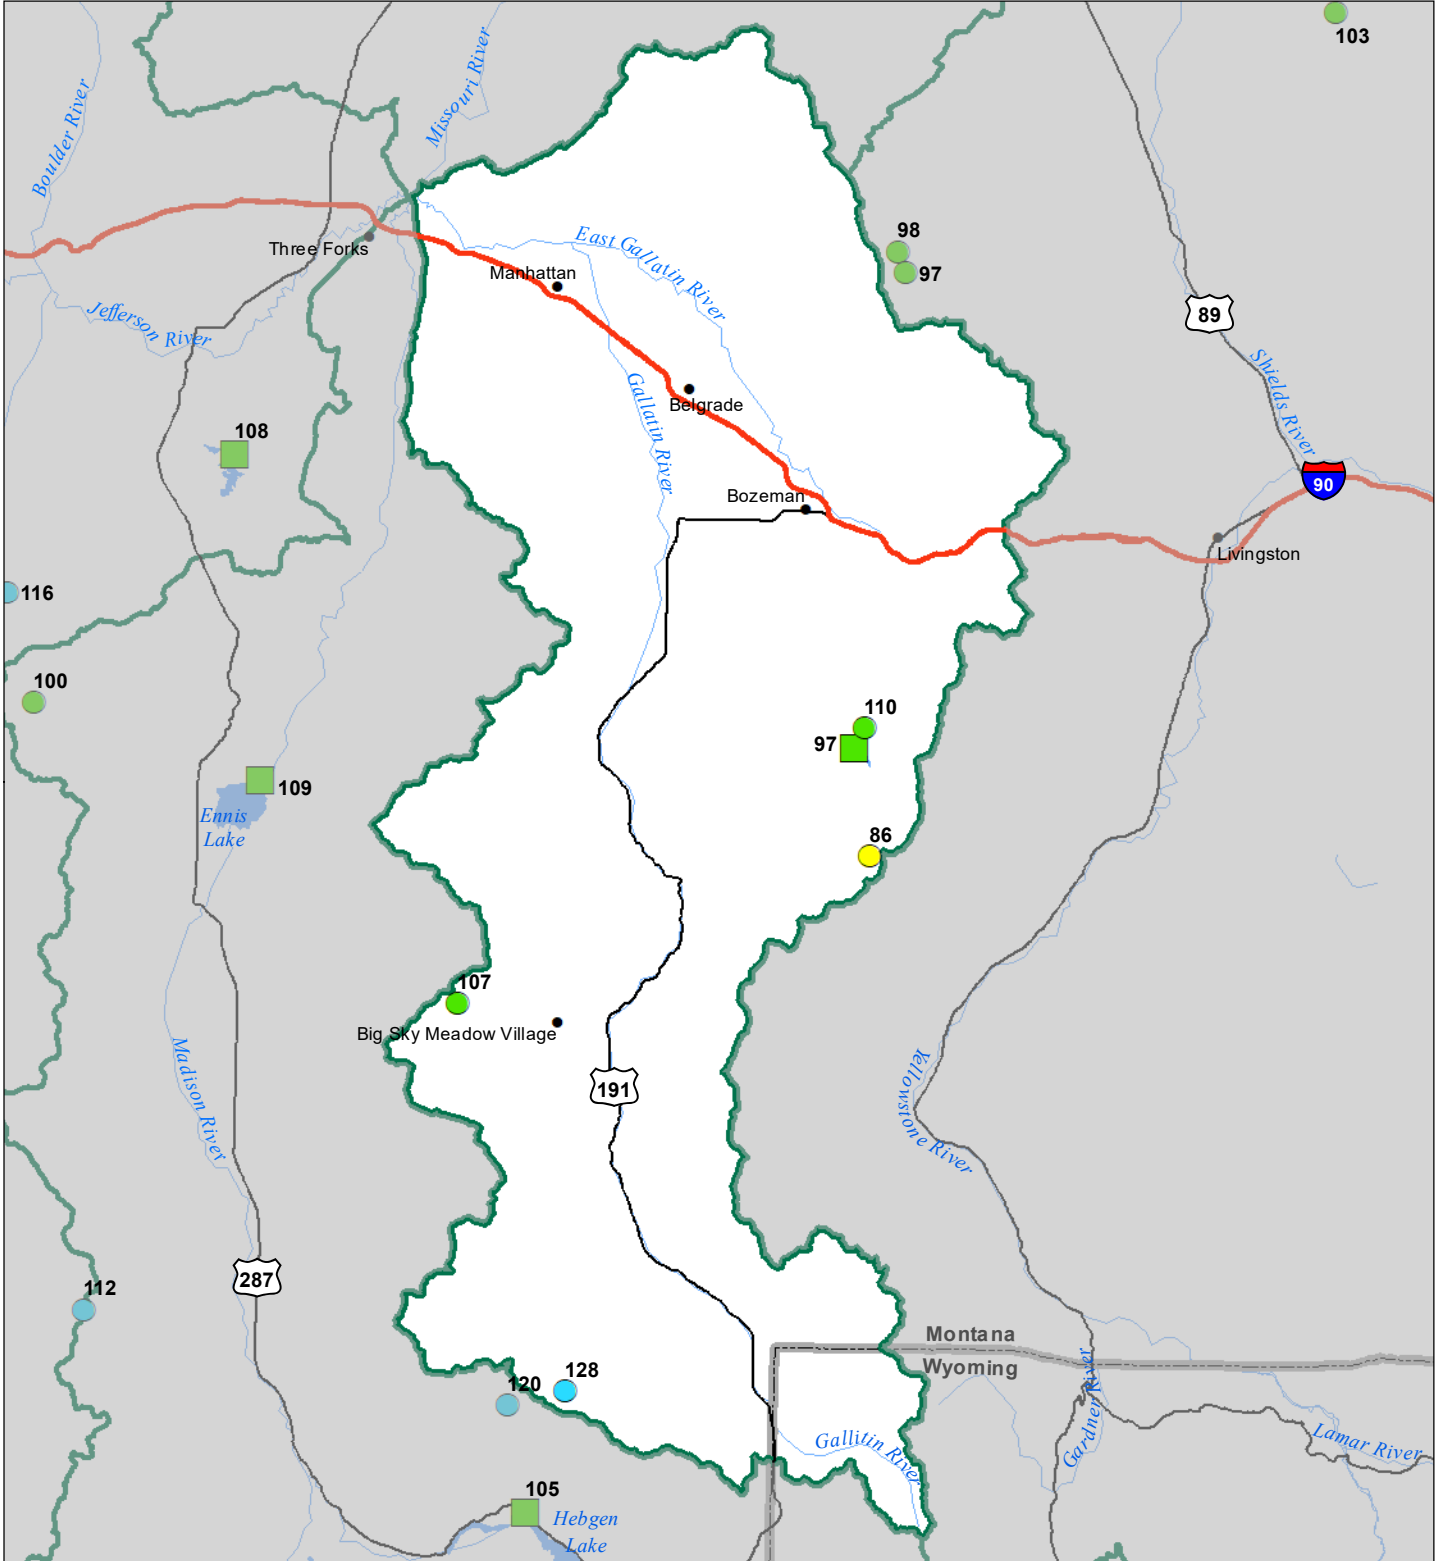

# Gallatin River Basin Monthly Precipitation and Reservoir Levels Percentage of Normal January 1, 2023 (December 1, 2022 - January 1, 2023)

#### SNOTEL

- > 150%
- 131 - 150%
- 111 - 130%
- 91 - 110%
- 71 - 90%
- 51 - 70%
- 1 - 50%