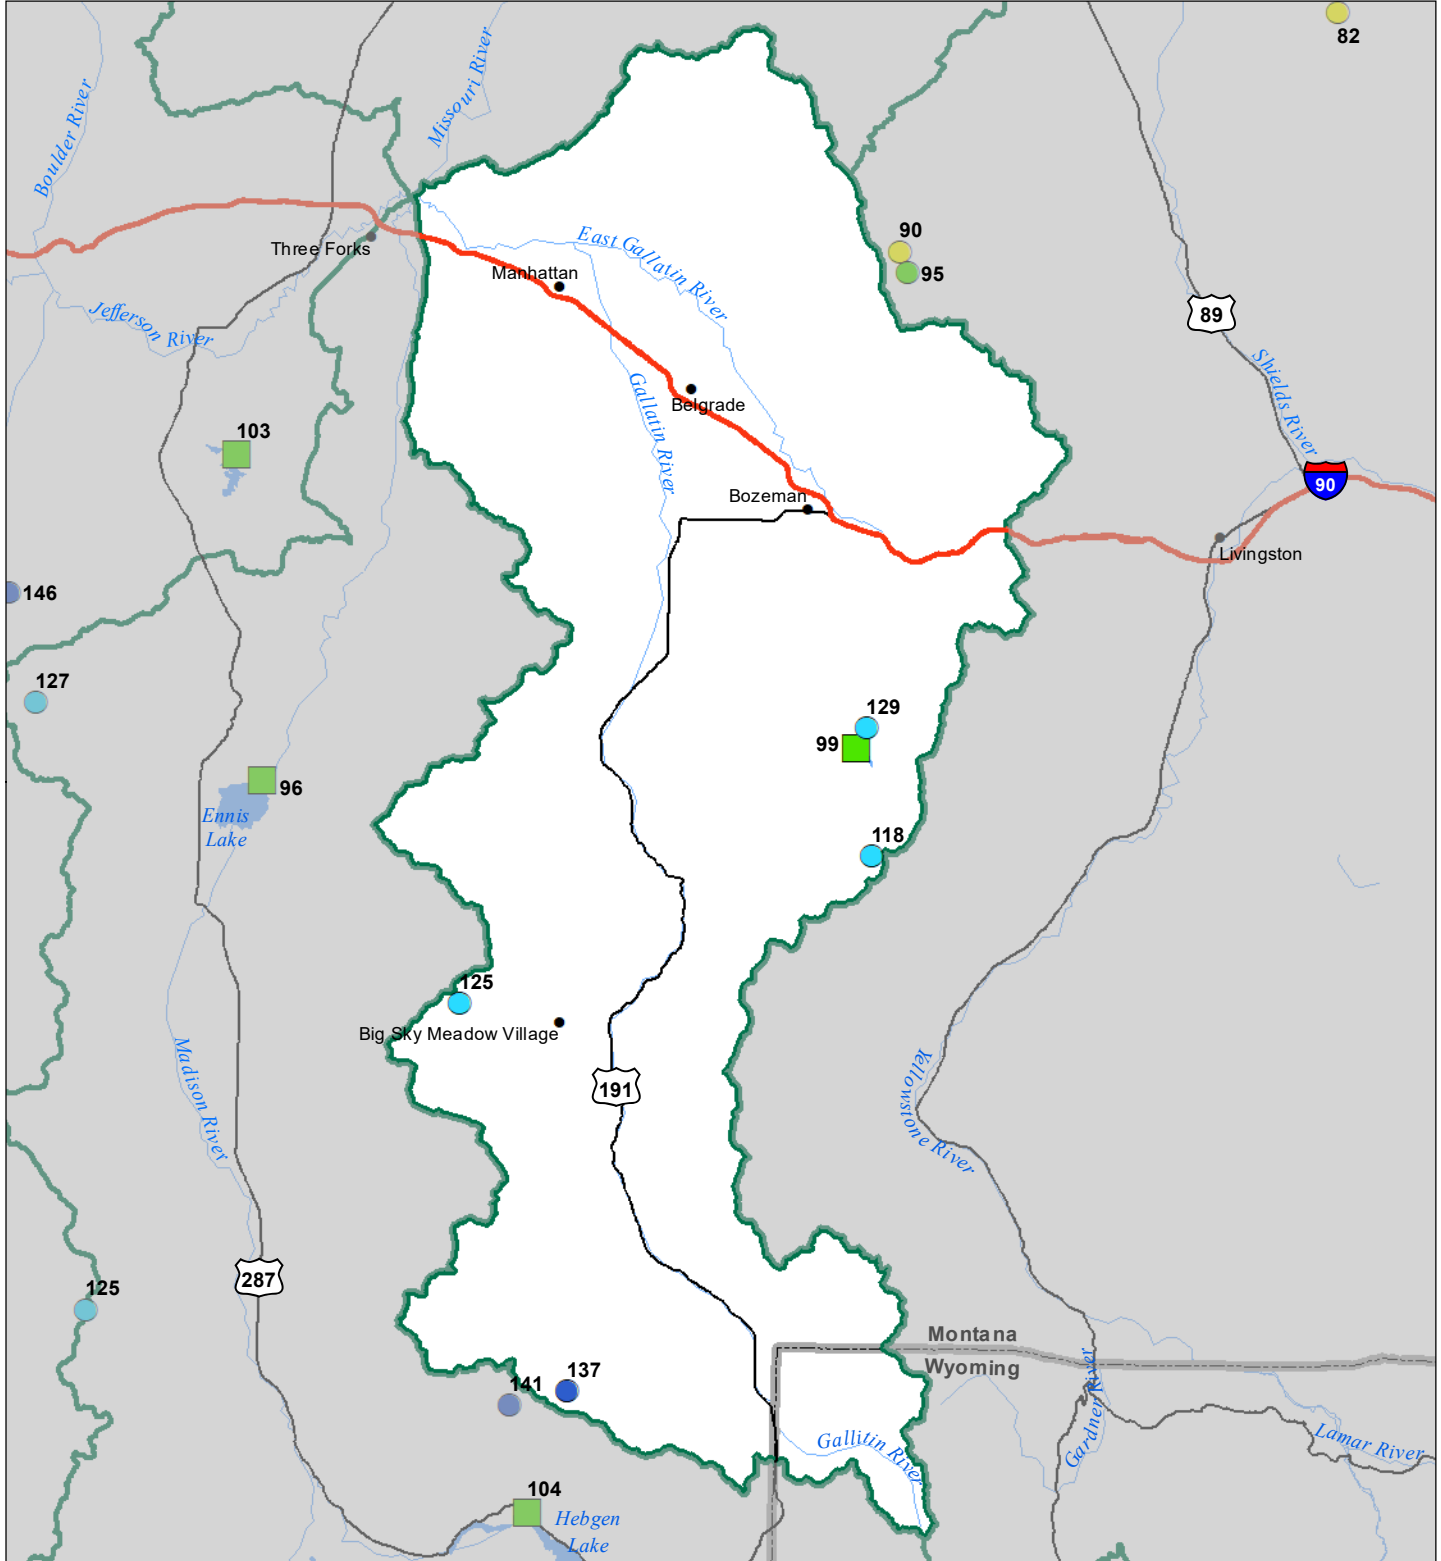

# Gallatin River Basin Monthly Precipitation and Reservoir Levels Percentage of Normal December 1, 2022 (November 1, 2022 - December 1, 2022)

### Precipitation Percent of Normal

SNOTEL		COOP/ACIS	
● > 150%	● 71 - 90%	● > 150%	● 71 - 90%
● 131 - 150%	● 51 - 70%	● 131 - 150%	● 51 - 70%
● 111 - 130%	● 1 - 50%	● 111 - 130%	● 1 - 50%
● 91 - 110%		● 91 - 110%	