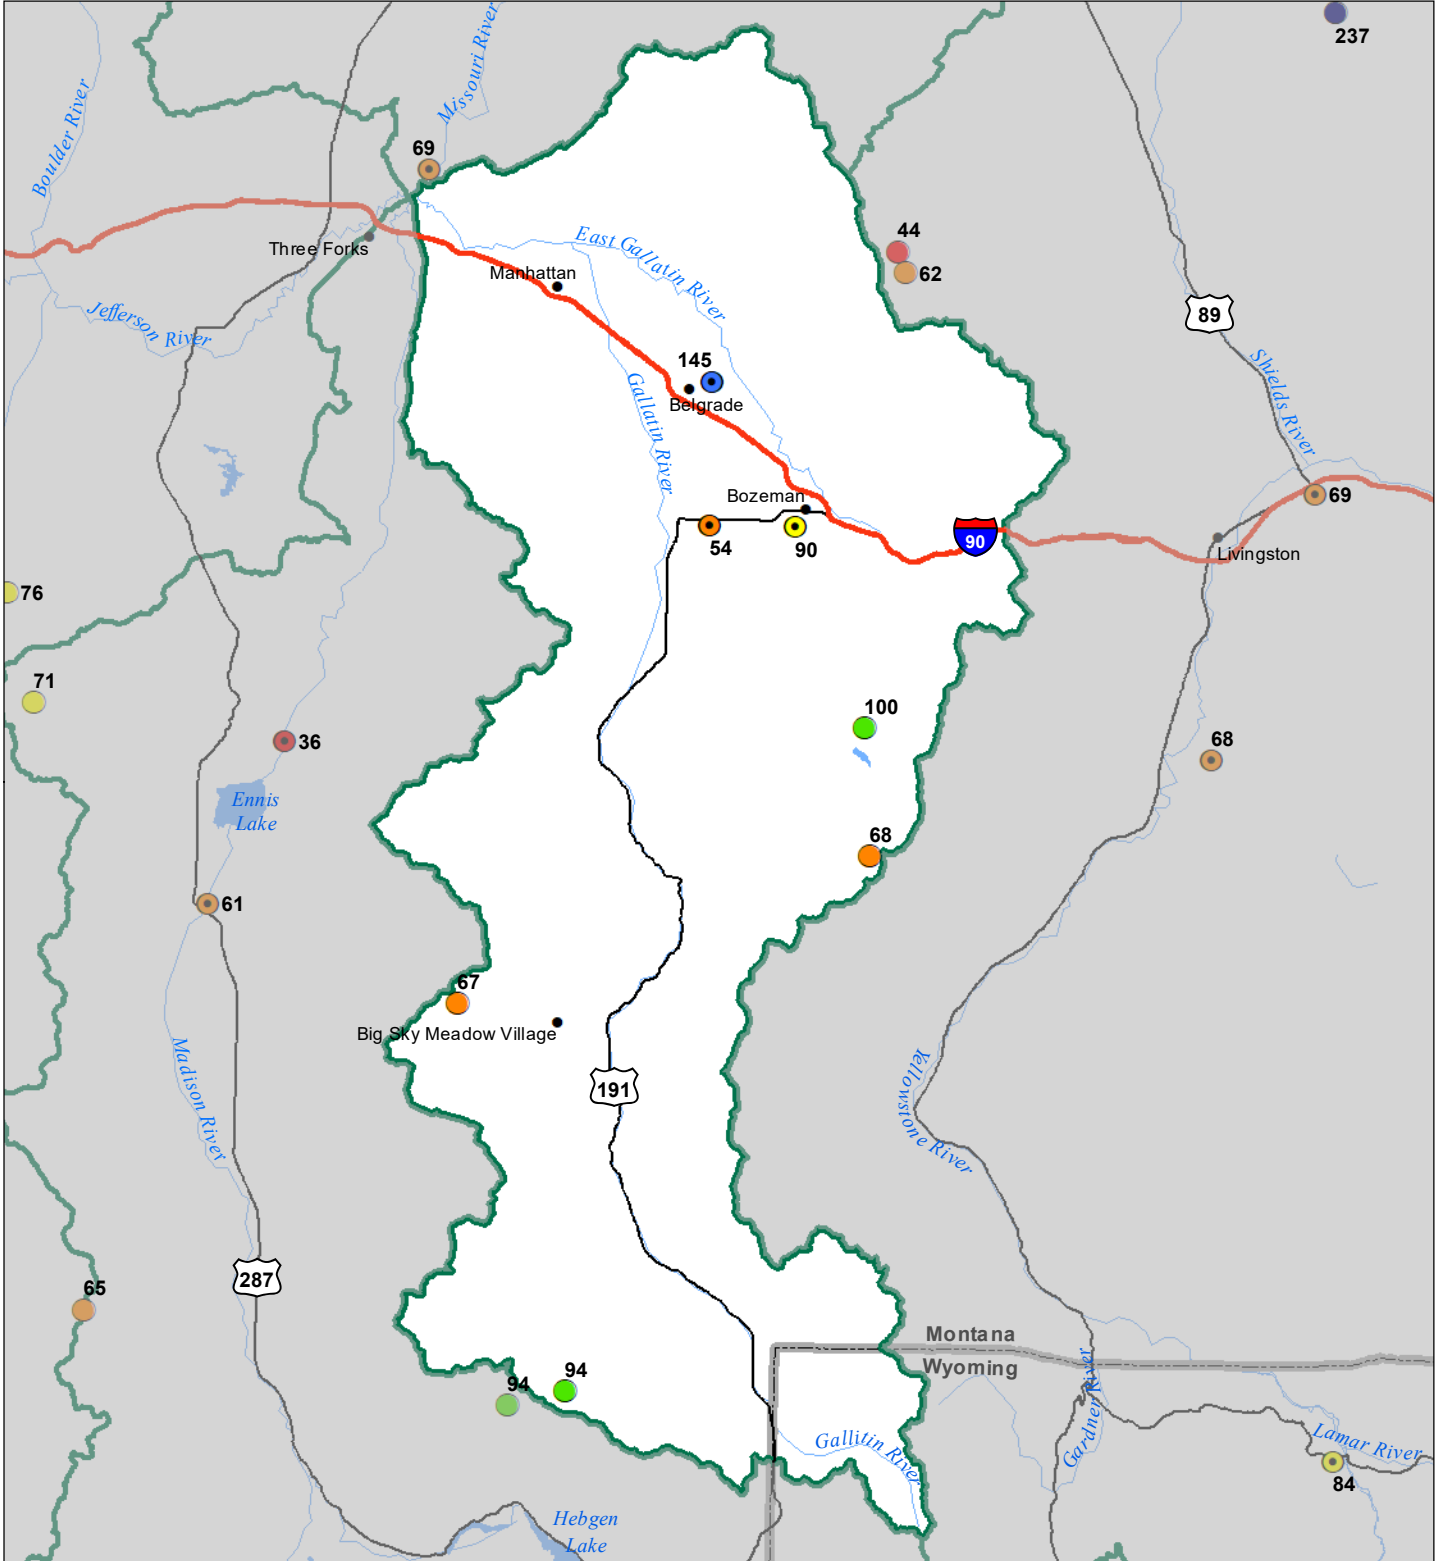

# Gallatin River Basin Monthly Precipitation and Reservoir Levels Percentage of Normal September 1, 2022 (August 1, 2022 - September 1, 2022)

#### SNOTEL

- > 150%
- 131 - 150%
- 111 - 130%
- 91 - 110%
- 71 - 90%
- 51 - 70%
- 1 - 50%