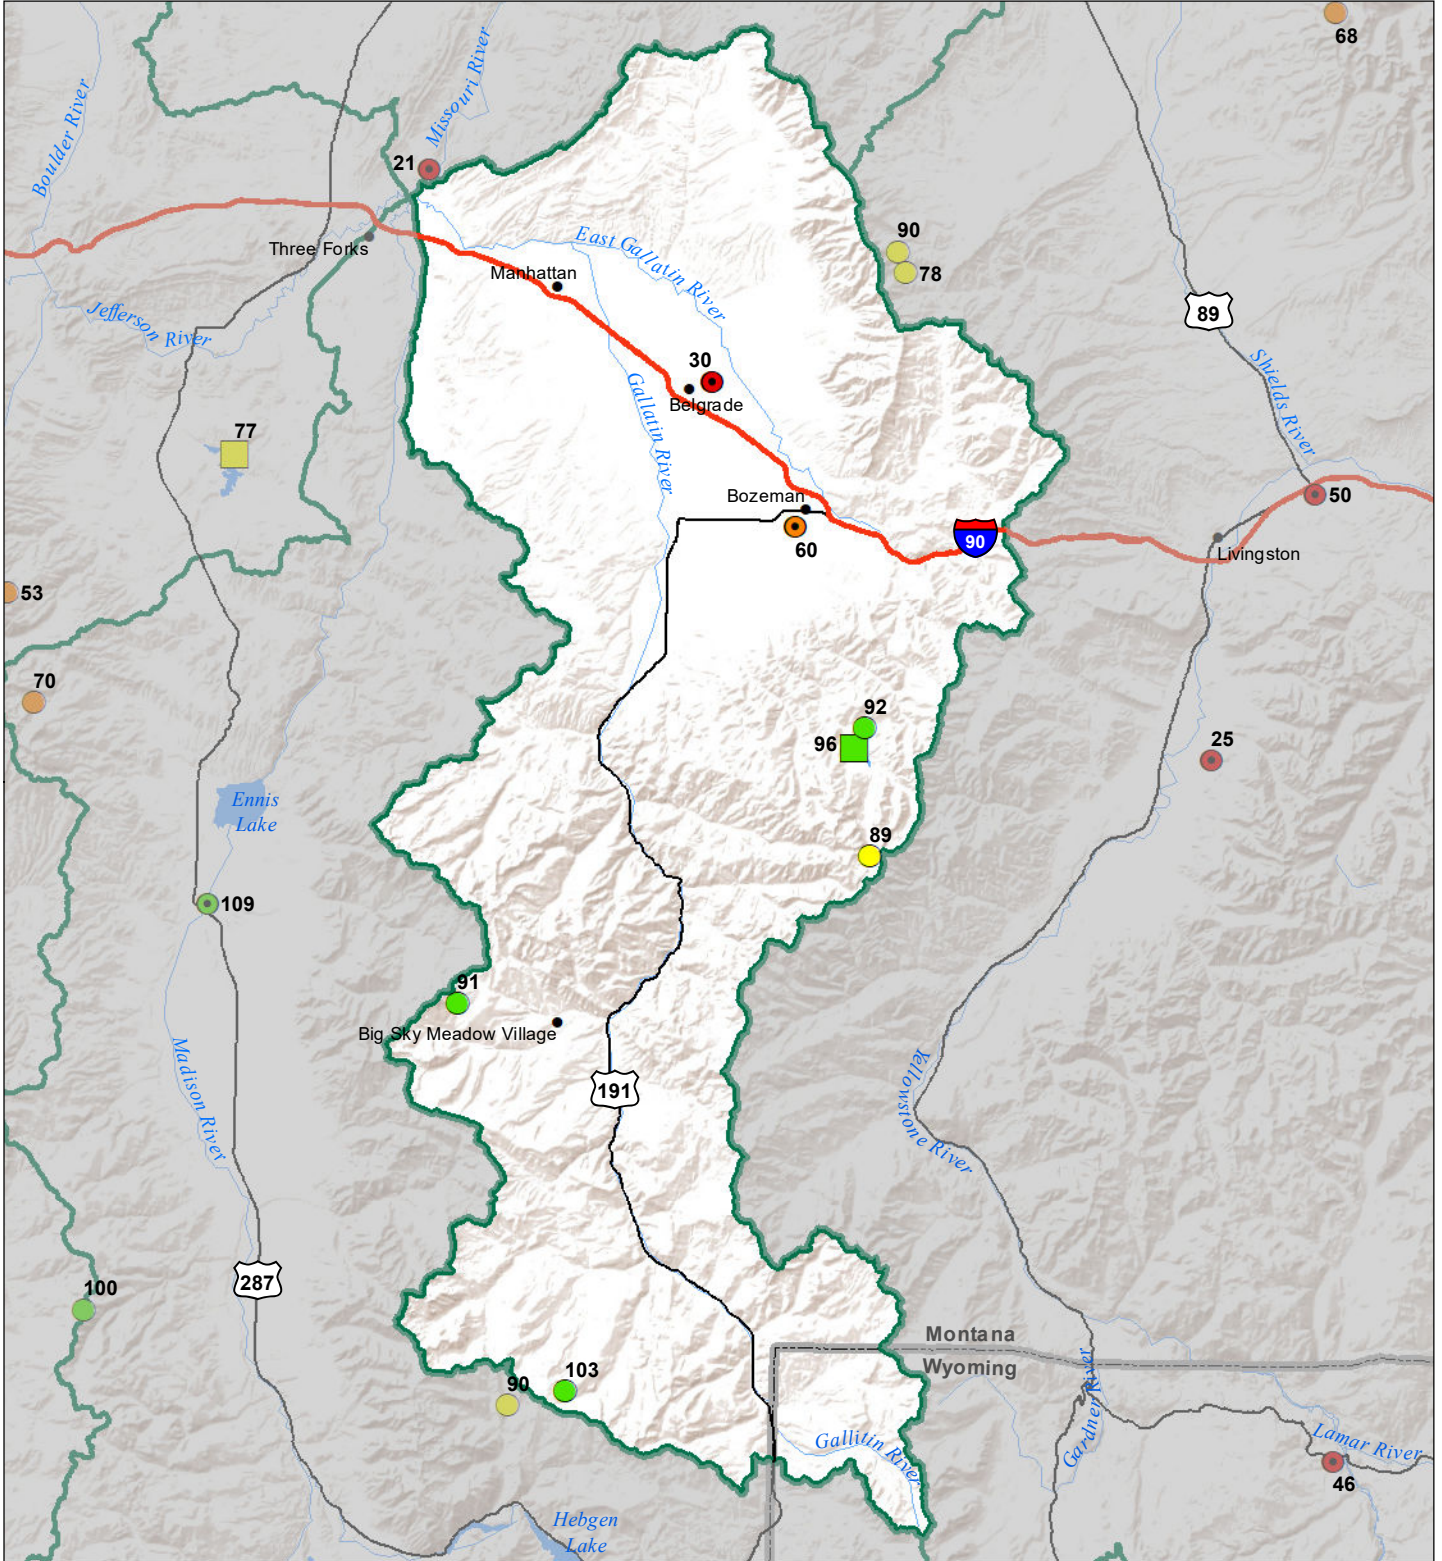

# Gallatin River Basin Monthly Precipitation and Reservoir Levels Percentage of Normal December 1, 2021 (November 1, 2021 - December 1, 2021)

### Precipitation Percent of Normal

#### SNOTEL

- > 150%
- 131 - 150%
- 111 - 130%
- 91 - 110%
- 71 - 90%
- 51 - 70%
- 1 - 50%