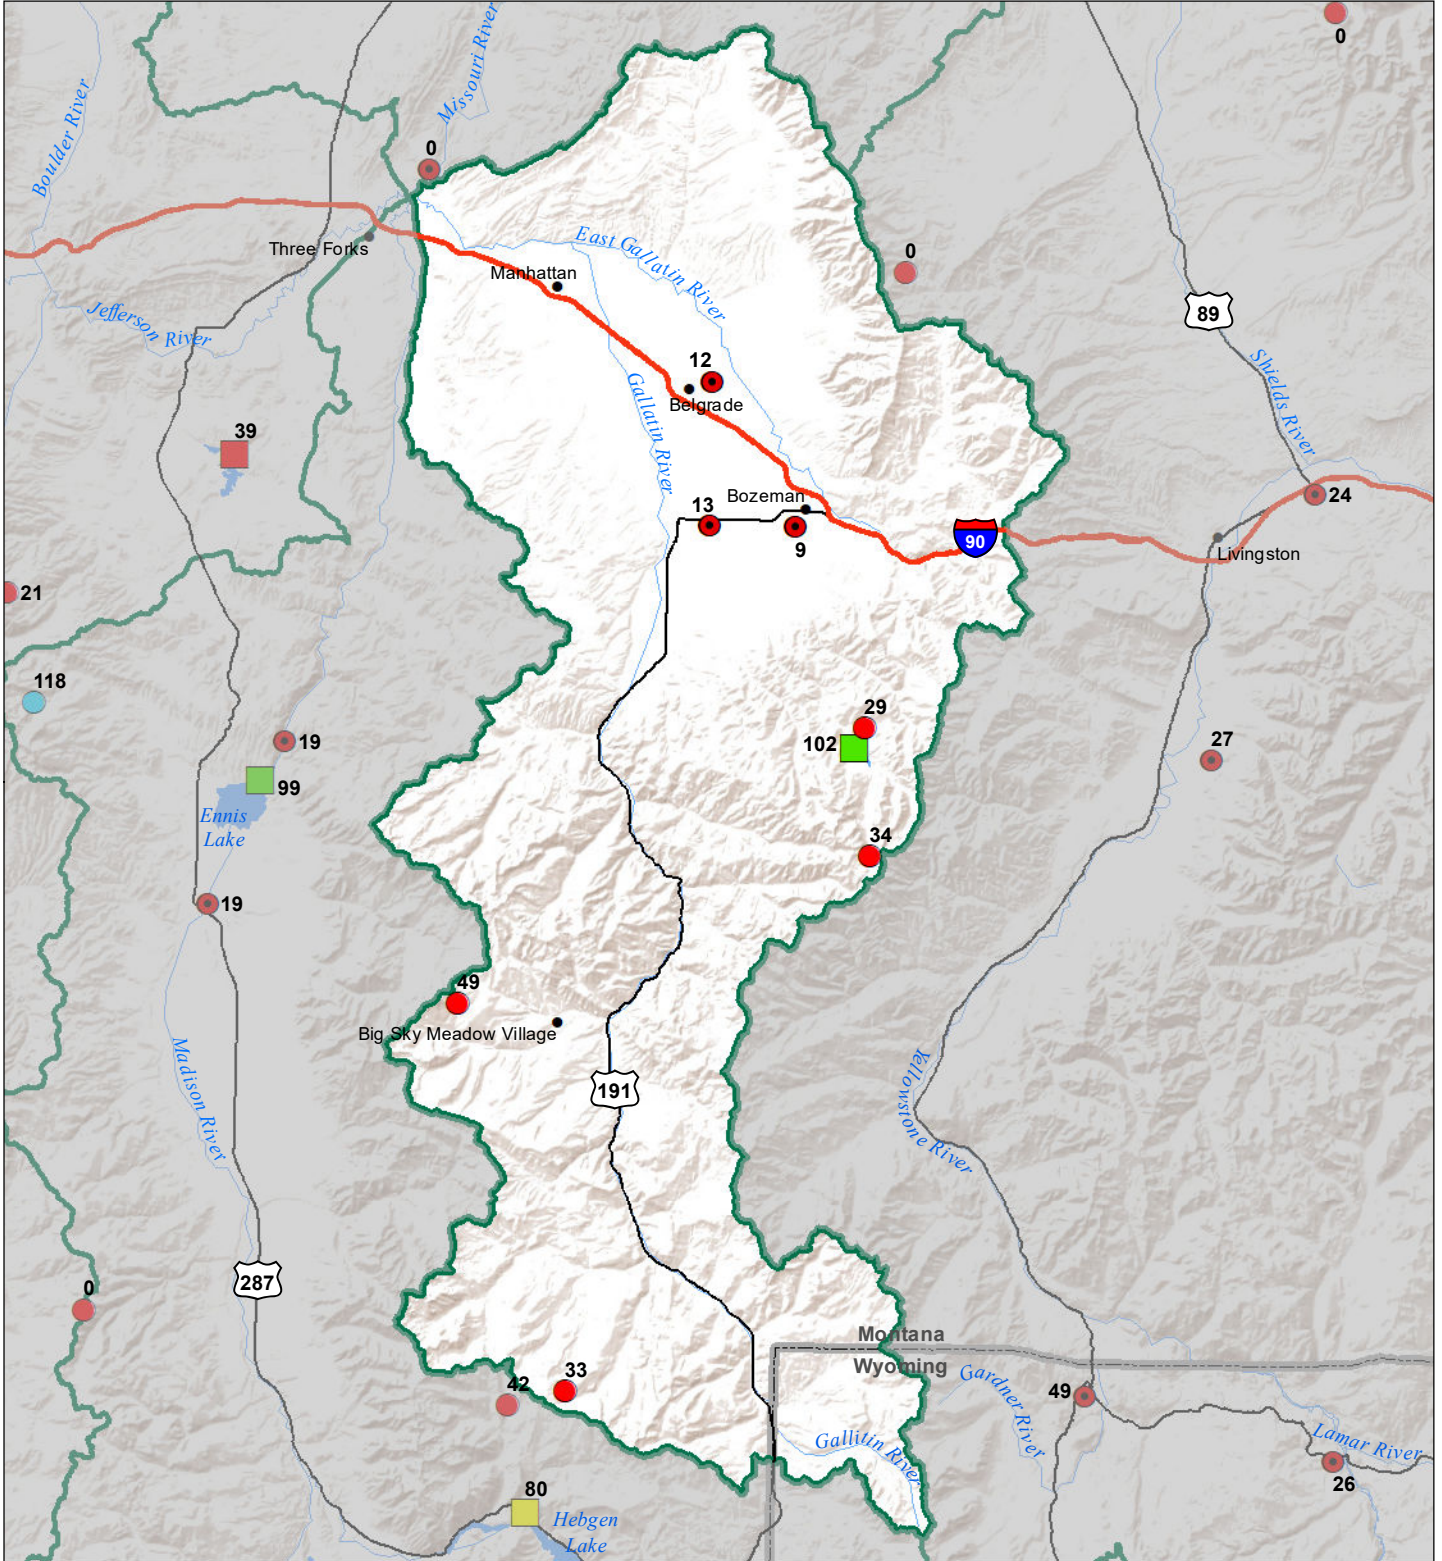

# Gallatin River Basin Monthly Precipitation and Reservoir Levels Percentage of Normal October 1, 2021 (September 1, 2021 - October 1, 2021)

### Precipitation Percent of Normal

#### SNOTEL

- > 150%
- 71 - 90%
- 131 - 150%
- 51 - 70%
- 111 - 130%
- 1 - 50%
- 91 - 110%