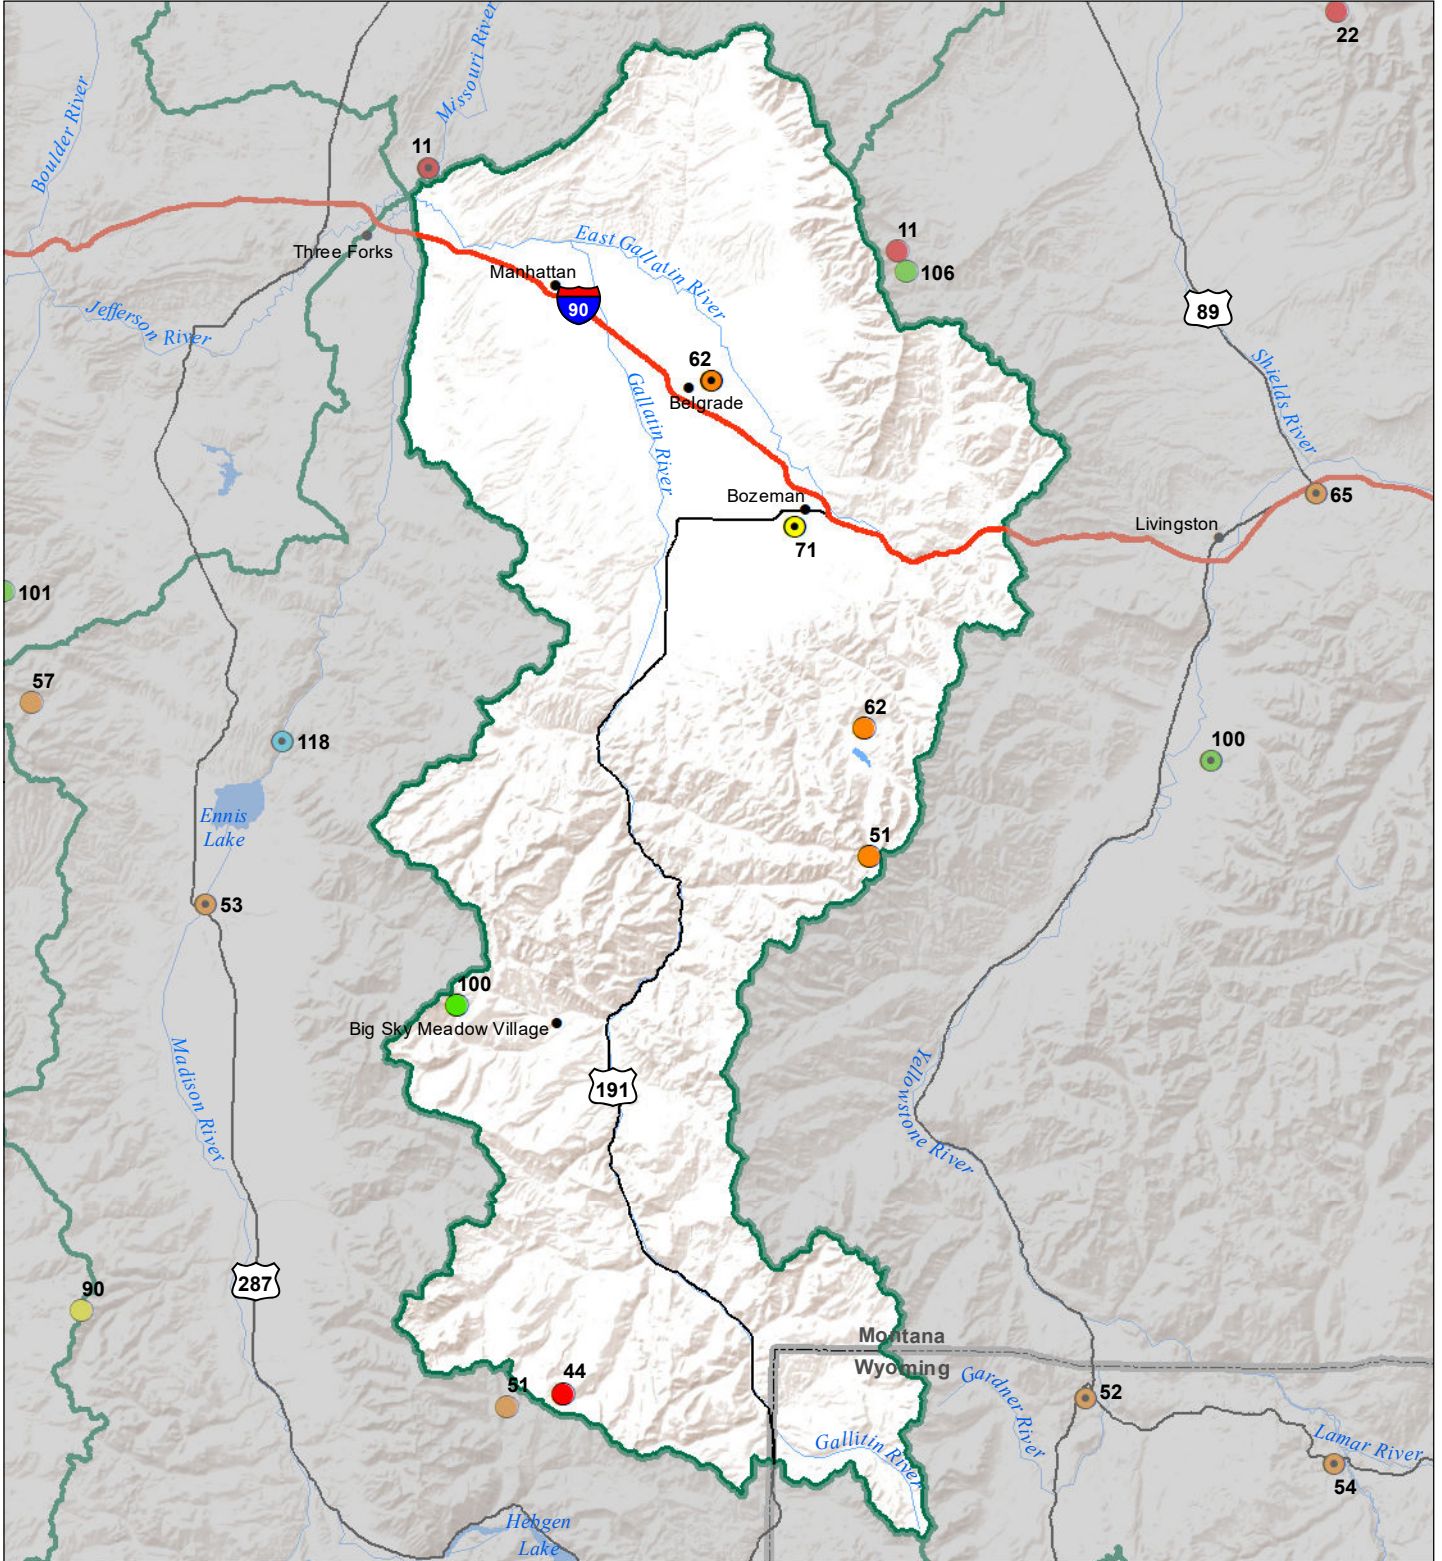

# Gallatin River Basin Monthly Precipitation and Reservoir Levels Percentage of Normal August 1, 2021 (July 1, 2021 - August 1, 2021)

### Precipitation Percent of Normal

#### SNOTEL

- > 150%
- 131 - 150%
- 111 - 130%
- 91 - 110%
- 71 - 90%
- 51 - 70%
- 1 - 50%