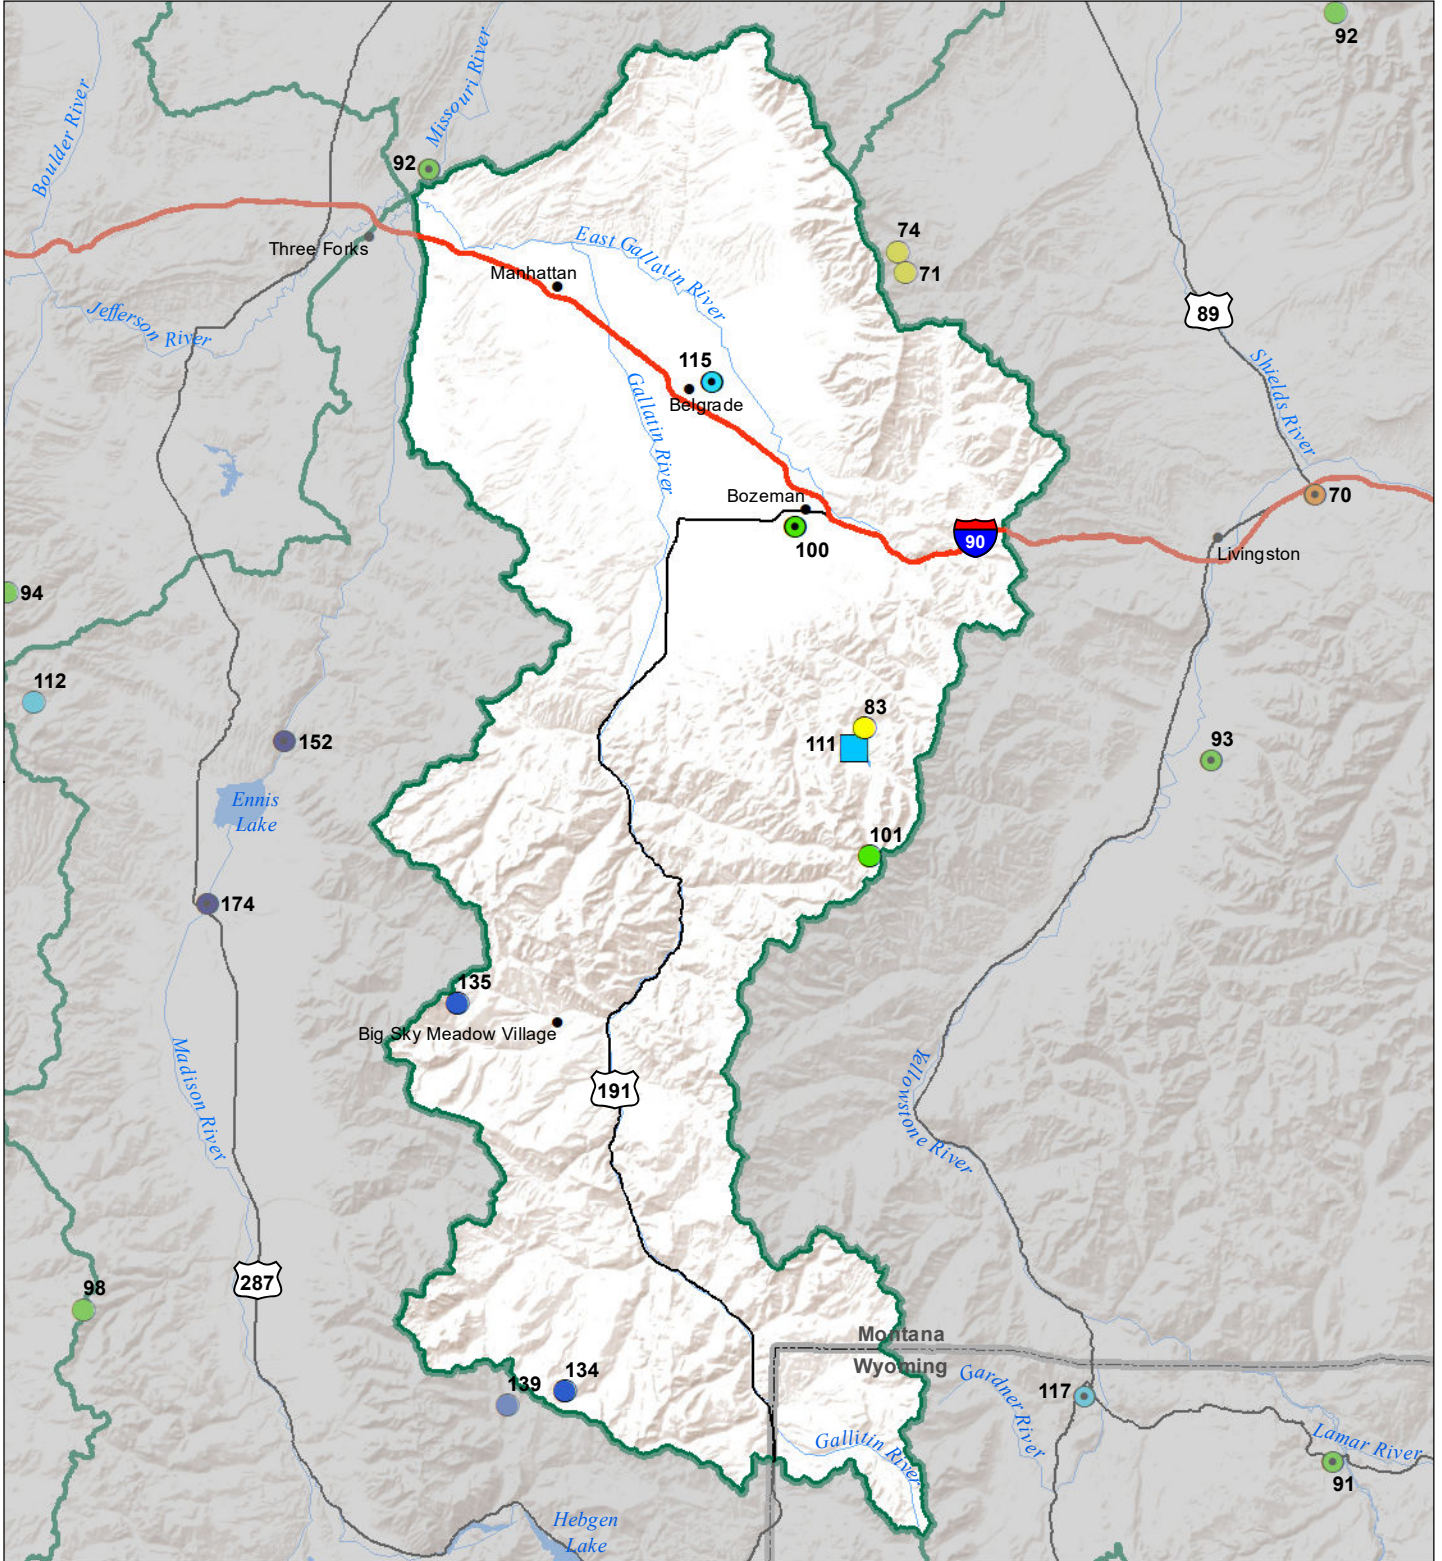

# Gallatin River Basin Monthly Precipitation and Reservoir Levels Percentage of Normal June 1, 2021 (May 1, 2021 - June 1, 2021)

### Precipitation Percent of Normal

SNOTEL		COOP/ACIS	
● > 150%	● 71 - 90%	● > 150%	● 71 - 90%
● 131 - 150%	● 51 - 70%	● 131 - 150%	● 51 - 70%
● 111 - 130%	● 1 - 50%	● 111 - 130%	● 1 - 50%
● 91 - 110%		● 91 - 110%	

### Reservoirs Percent of Normal

■ > 150%
■ 131 - 150%
■ 111 - 130%
■ 91 - 110%
■ 71 - 90%
■ 51 - 70%
■ 1 - 50%