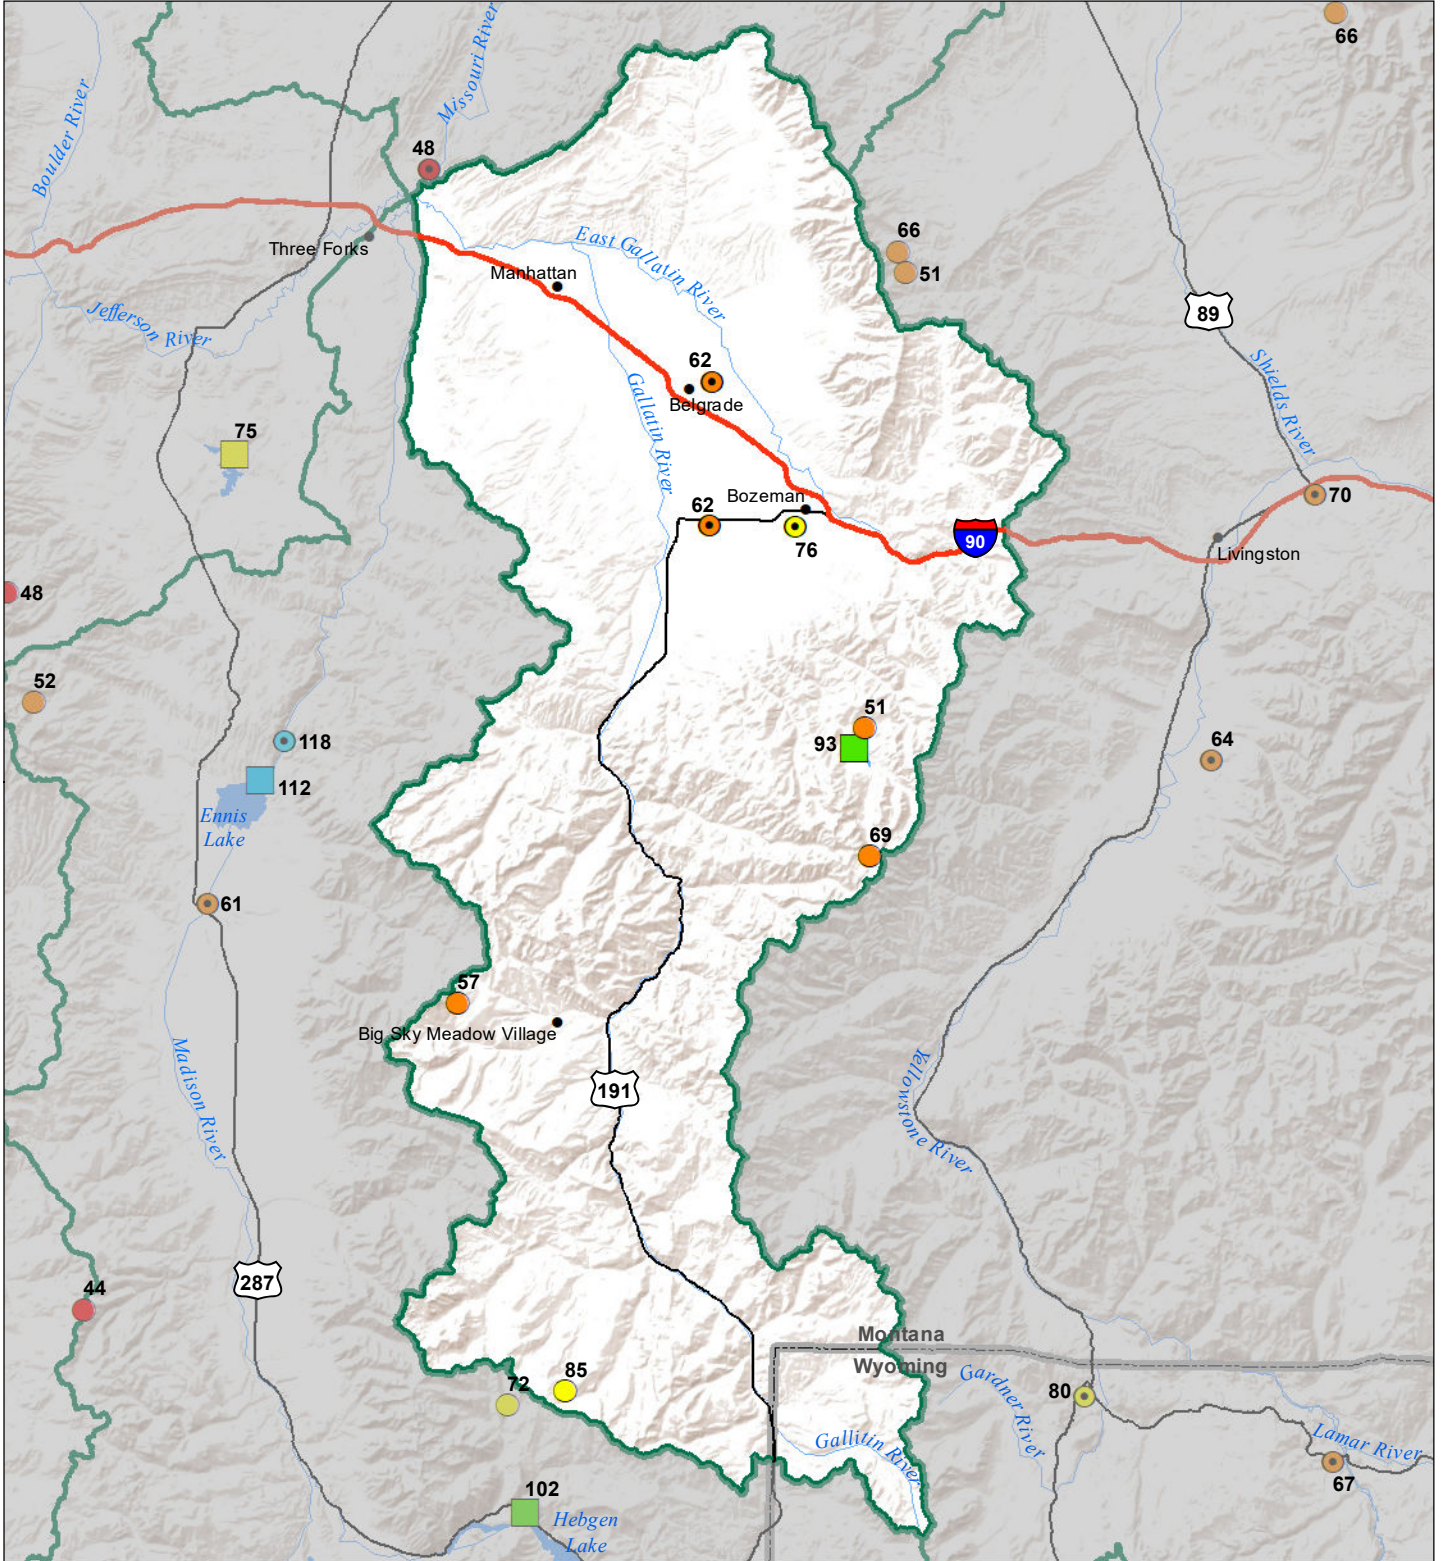

# Gallatin River Basin Monthly Precipitation and Reservoir Levels Percentage of Normal May 1, 2021 (April 1, 2021 - May 1, 2021)

### Precipitation Percent of Normal

#### SNOTEL

- > 150%
- 131 - 150%
- 111 - 130%
- 91 - 110%
- 71 - 90%
- 51 - 70%
- 1 - 50%