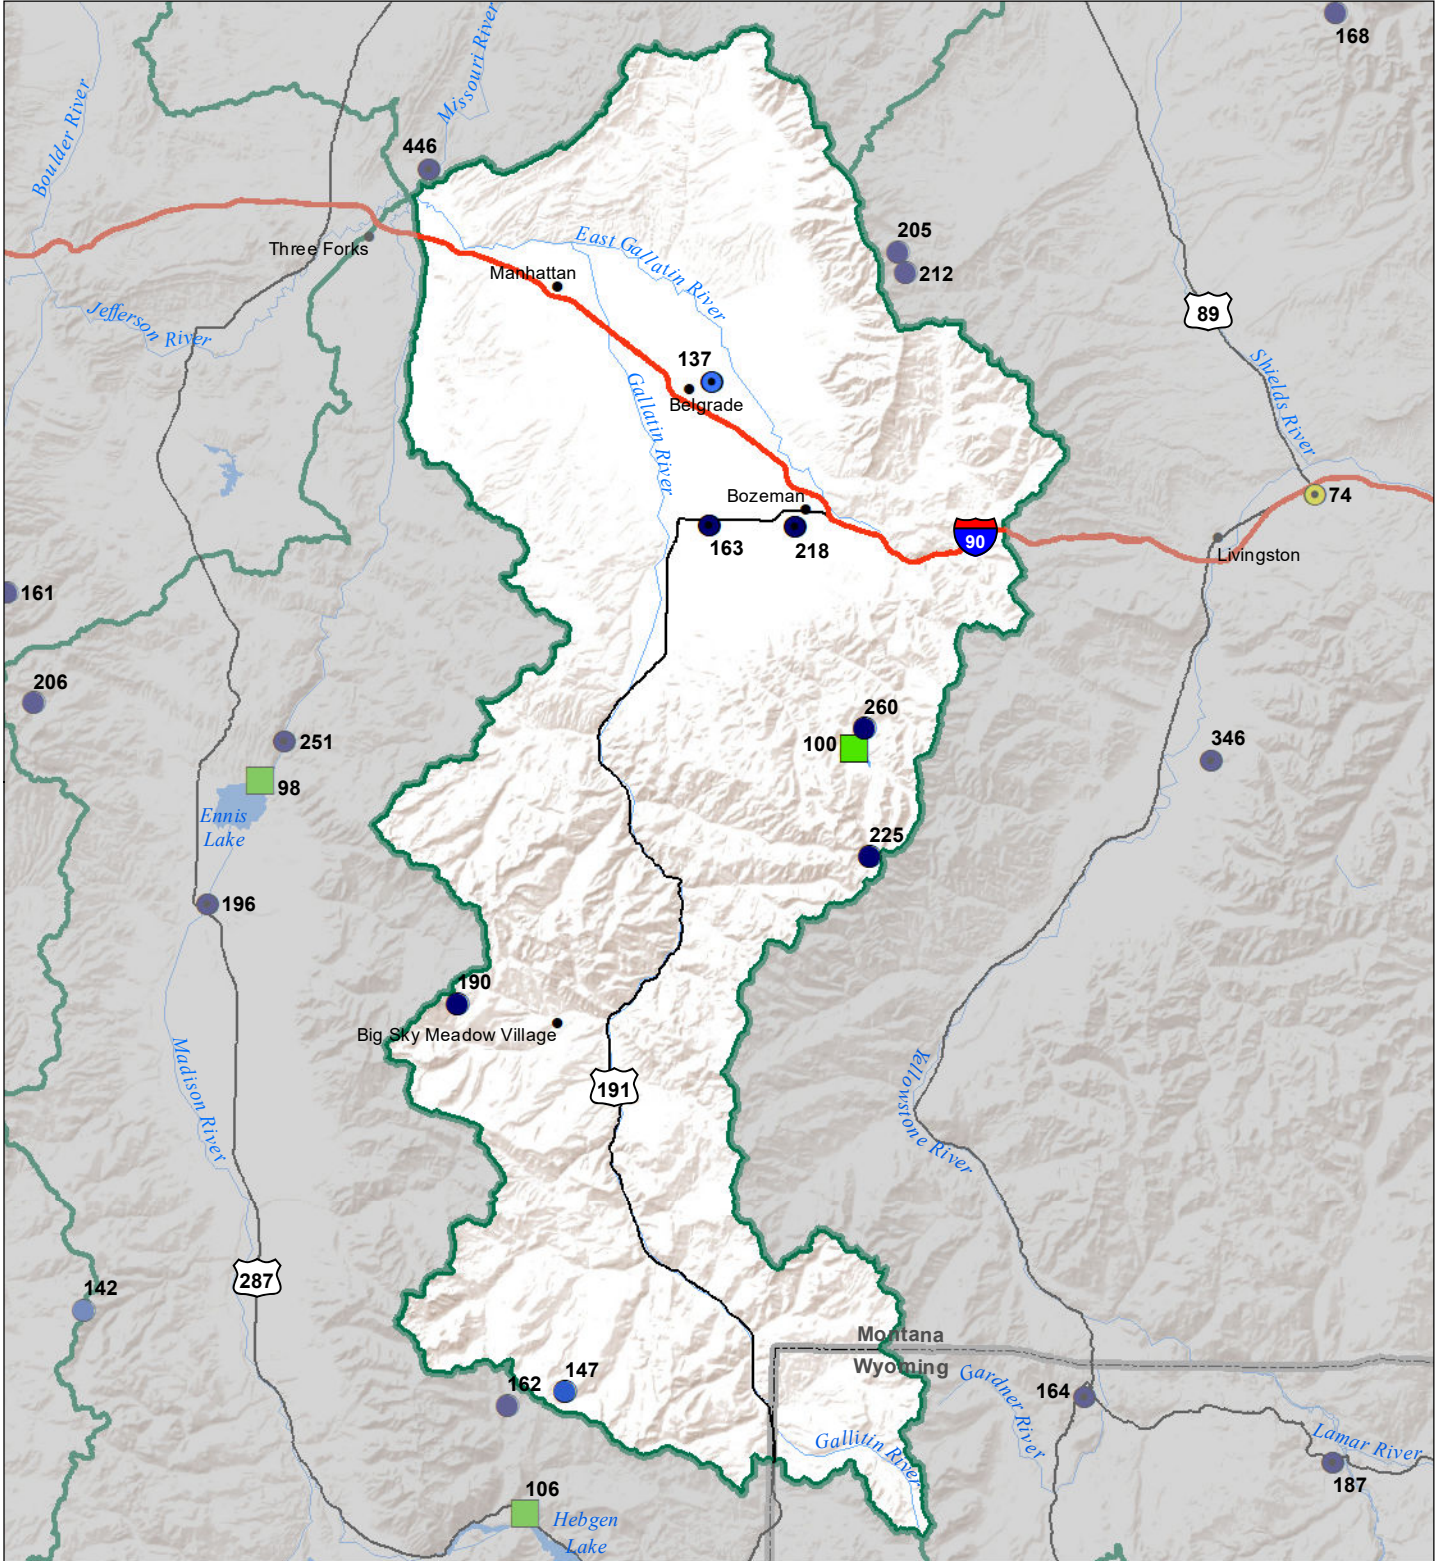

Gallatin River Basin

Monthly Precipitation and Reservoir Levels

Percentage of Normal

March 1, 2021 (February 1, 2021 - March 1, 2021)

Precipitation Percent of Normal

SNOTEL

- > 150%
- 131 - 150%
- 111 - 130%
- 91 - 110%
- 71 - 90%
- 51 - 70%
- 1 - 50%

COOP/ACIS

- > 150%
- 131 - 150%
- 111 - 130%
- 91 - 110%
- 71 - 90%
- 51 - 70%
- 1 - 50%

Reservoirs Percent of Normal

- > 150%
- 131 - 150%
- 111 - 130%
- 91 - 110%
- 71 - 90%
- 51 - 70%
- 1 - 50%