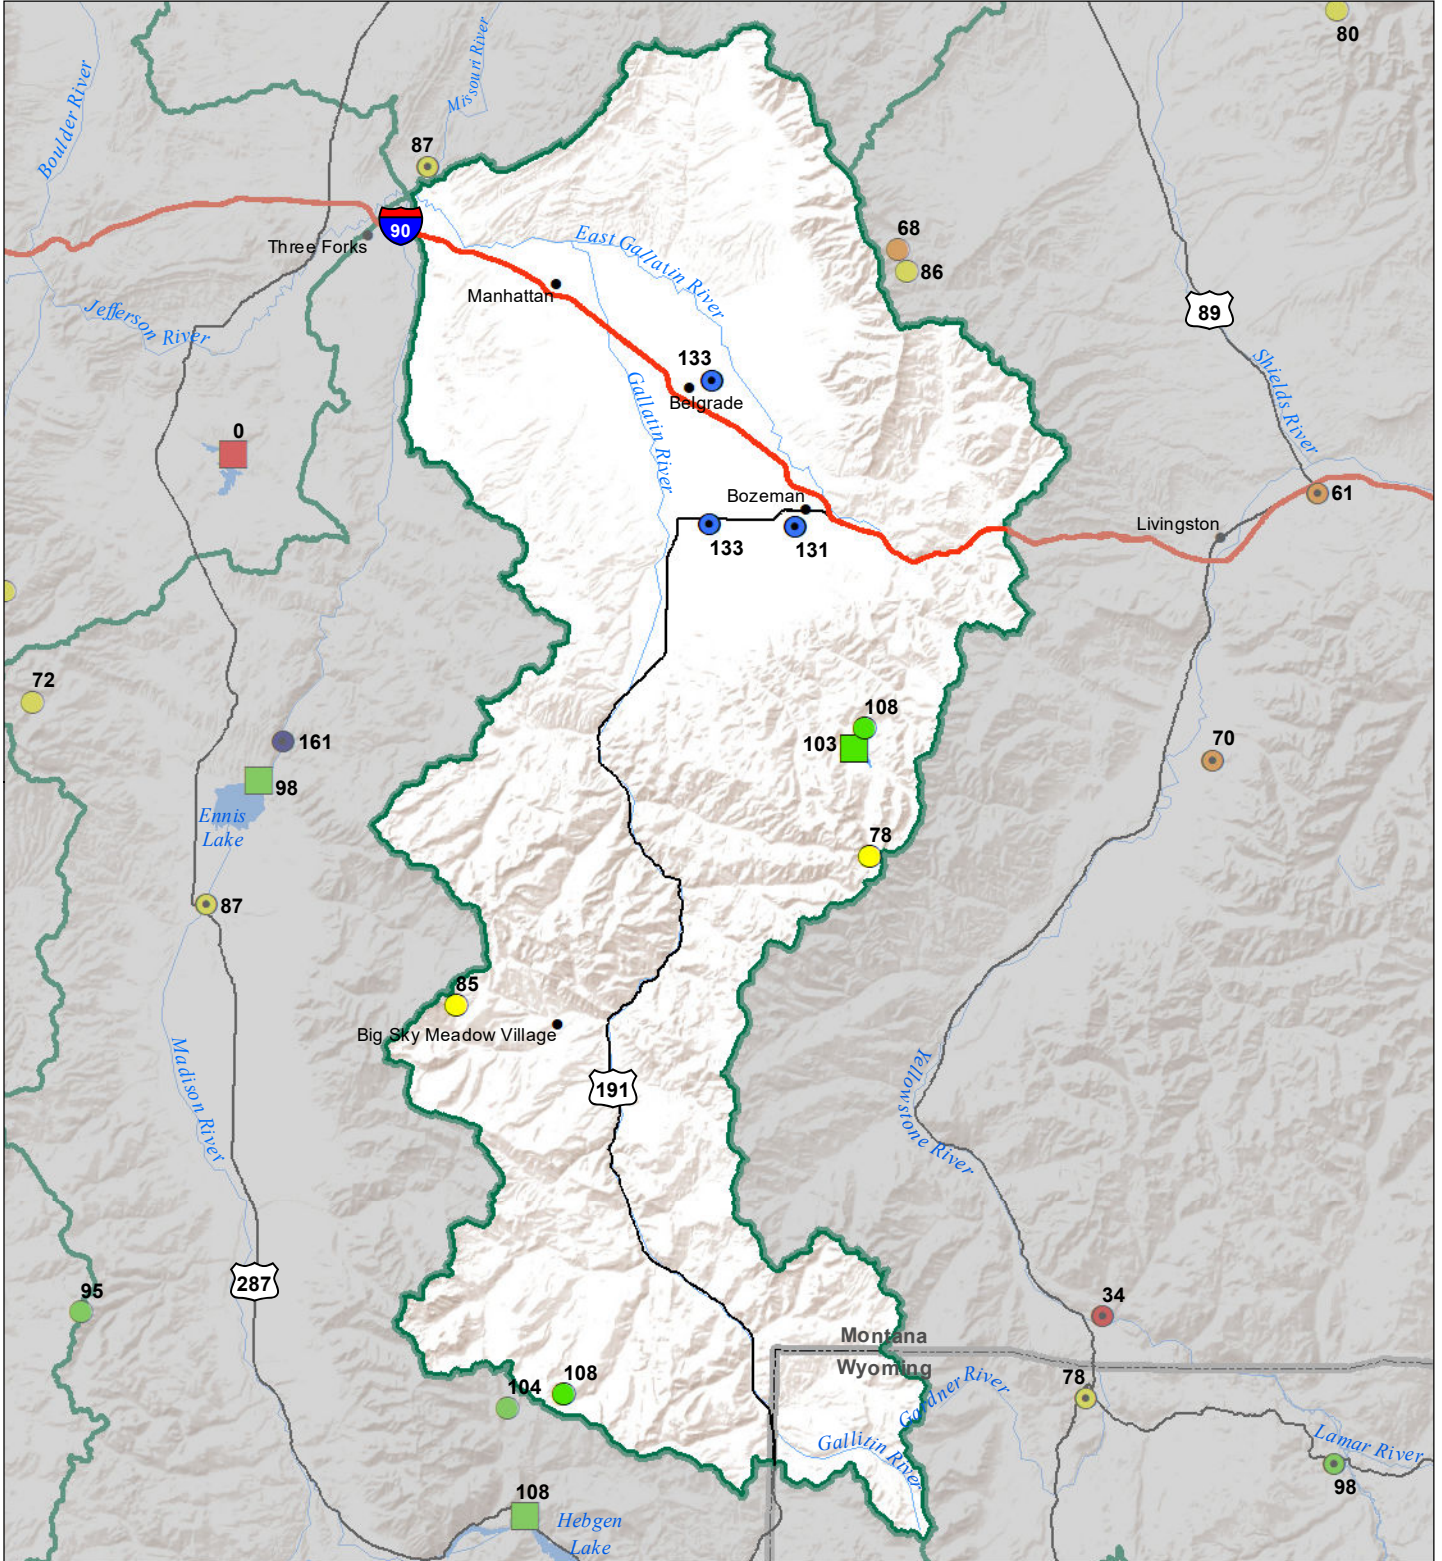

Gallatin River Basin Monthly Precipitation and Reservoir Levels Percentage of Normal February 1, 2021 (January 1, 2021 - February 1, 2021)

Precipitation Percent of Normal

SNOTEL

- > 150%
- 131 - 150%
- 111 - 130%
- 91 - 110%

COOP/ACIS

- > 150%
- 131 - 150%
- 111 - 130%
- 91 - 110%

- 71 - 90%
- 51 - 70%
- 1 - 50%

- 71 - 90%
- 51 - 70%
- 1 - 50%

Reservoirs Percent of Normal

- > 150%
- 131 - 150%
- 111 - 130%
- 91 - 110%
- 71 - 90%
- 51 - 70%
- 51 - 70%
- 1 - 50%