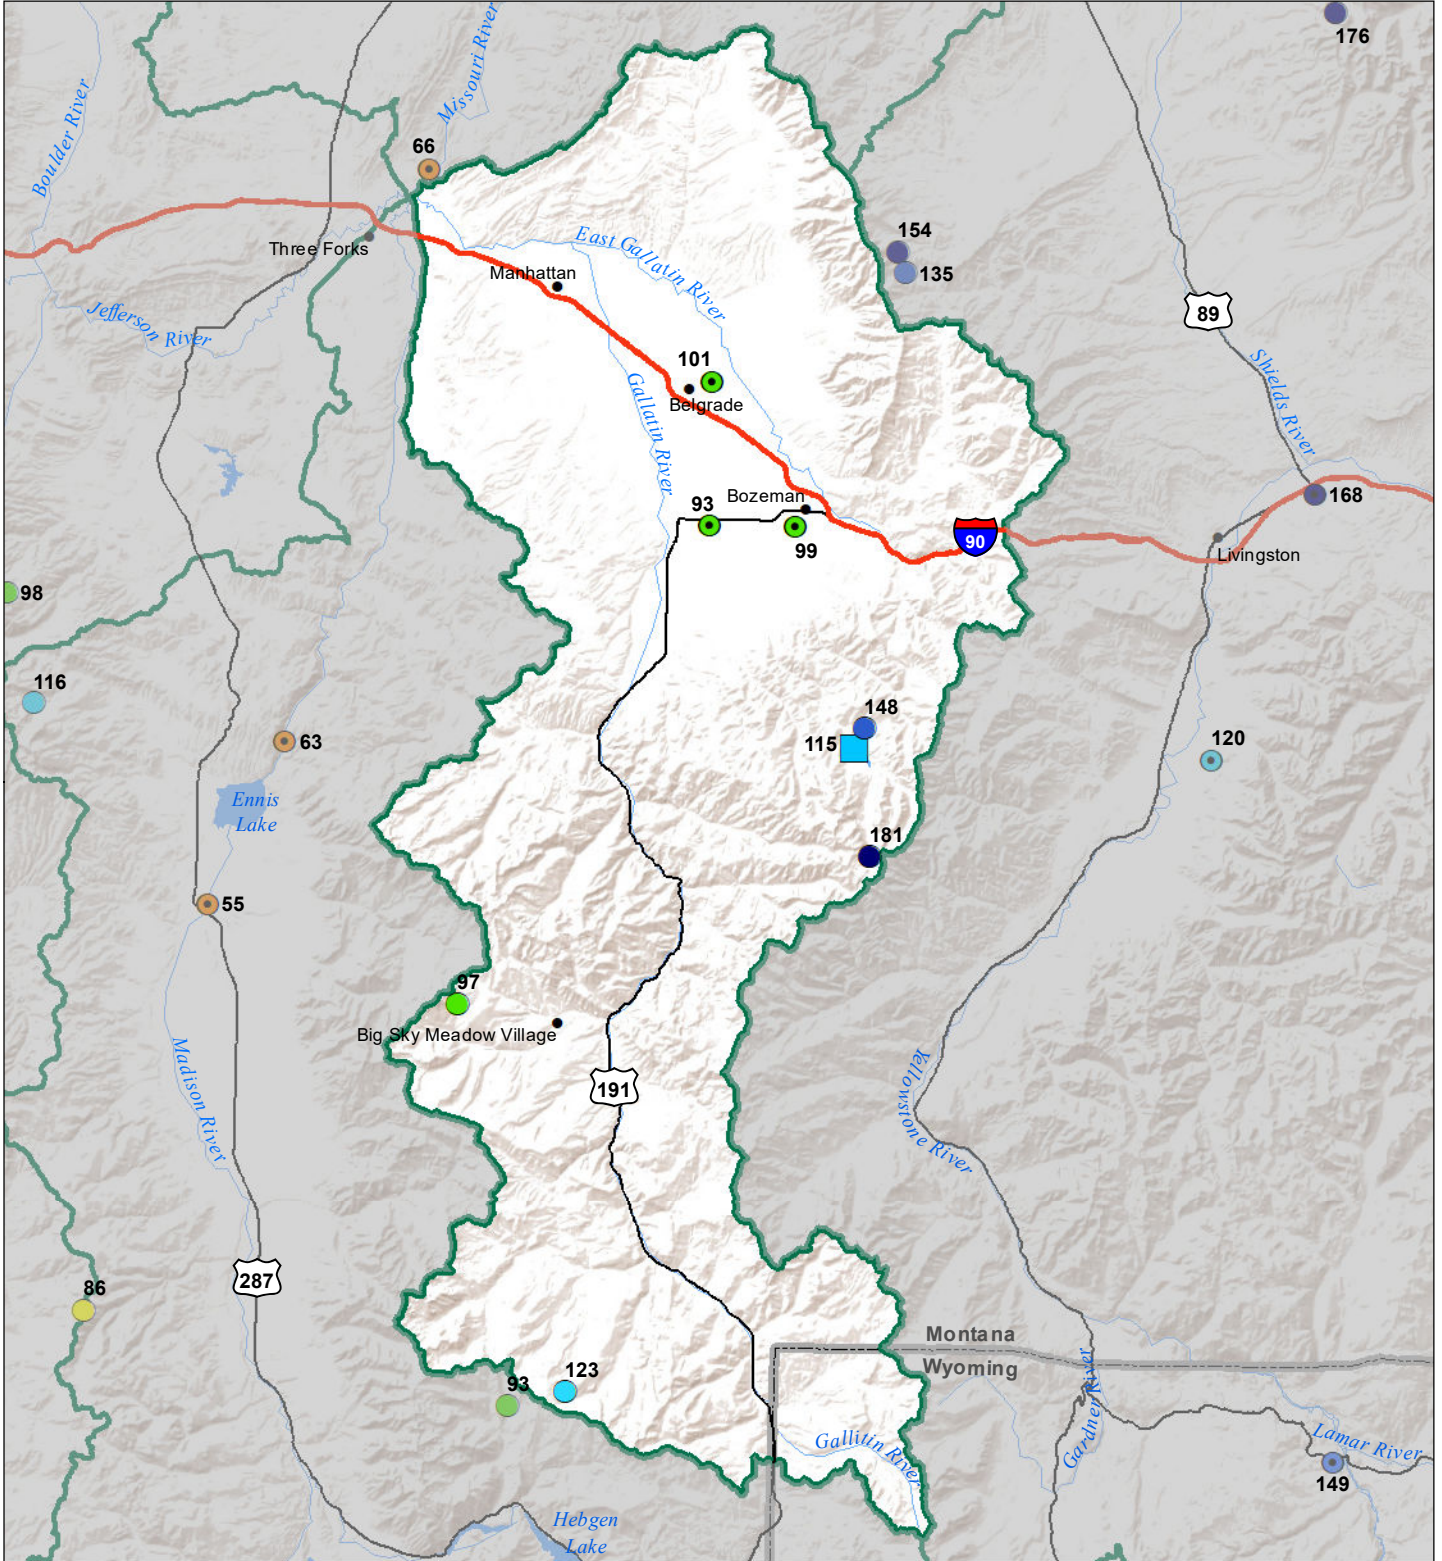

# Gallatin River Basin Monthly Precipitation and Reservoir Levels Percentage of Normal November 1, 2020 (October 1, 2020 - November 1, 2020)

### Precipitation Percent of Normal

SNOTEL		COOP/ACIS	
● > 150%	● 71 - 90%	● > 150%	● 71 - 90%
● 131 - 150%	● 51 - 70%	● 131 - 150%	● 51 - 70%
● 111 - 130%	● 1 - 50%	● 111 - 130%	● 1 - 50%
● 91 - 110%		● 91 - 110%	

### Reservoirs Percent of Normal

■ > 150%
■ 131 - 150%
■ 111 - 130%
■ 91 - 110%
■ 71 - 90%
■ 51 - 70%
■ 1 - 50%