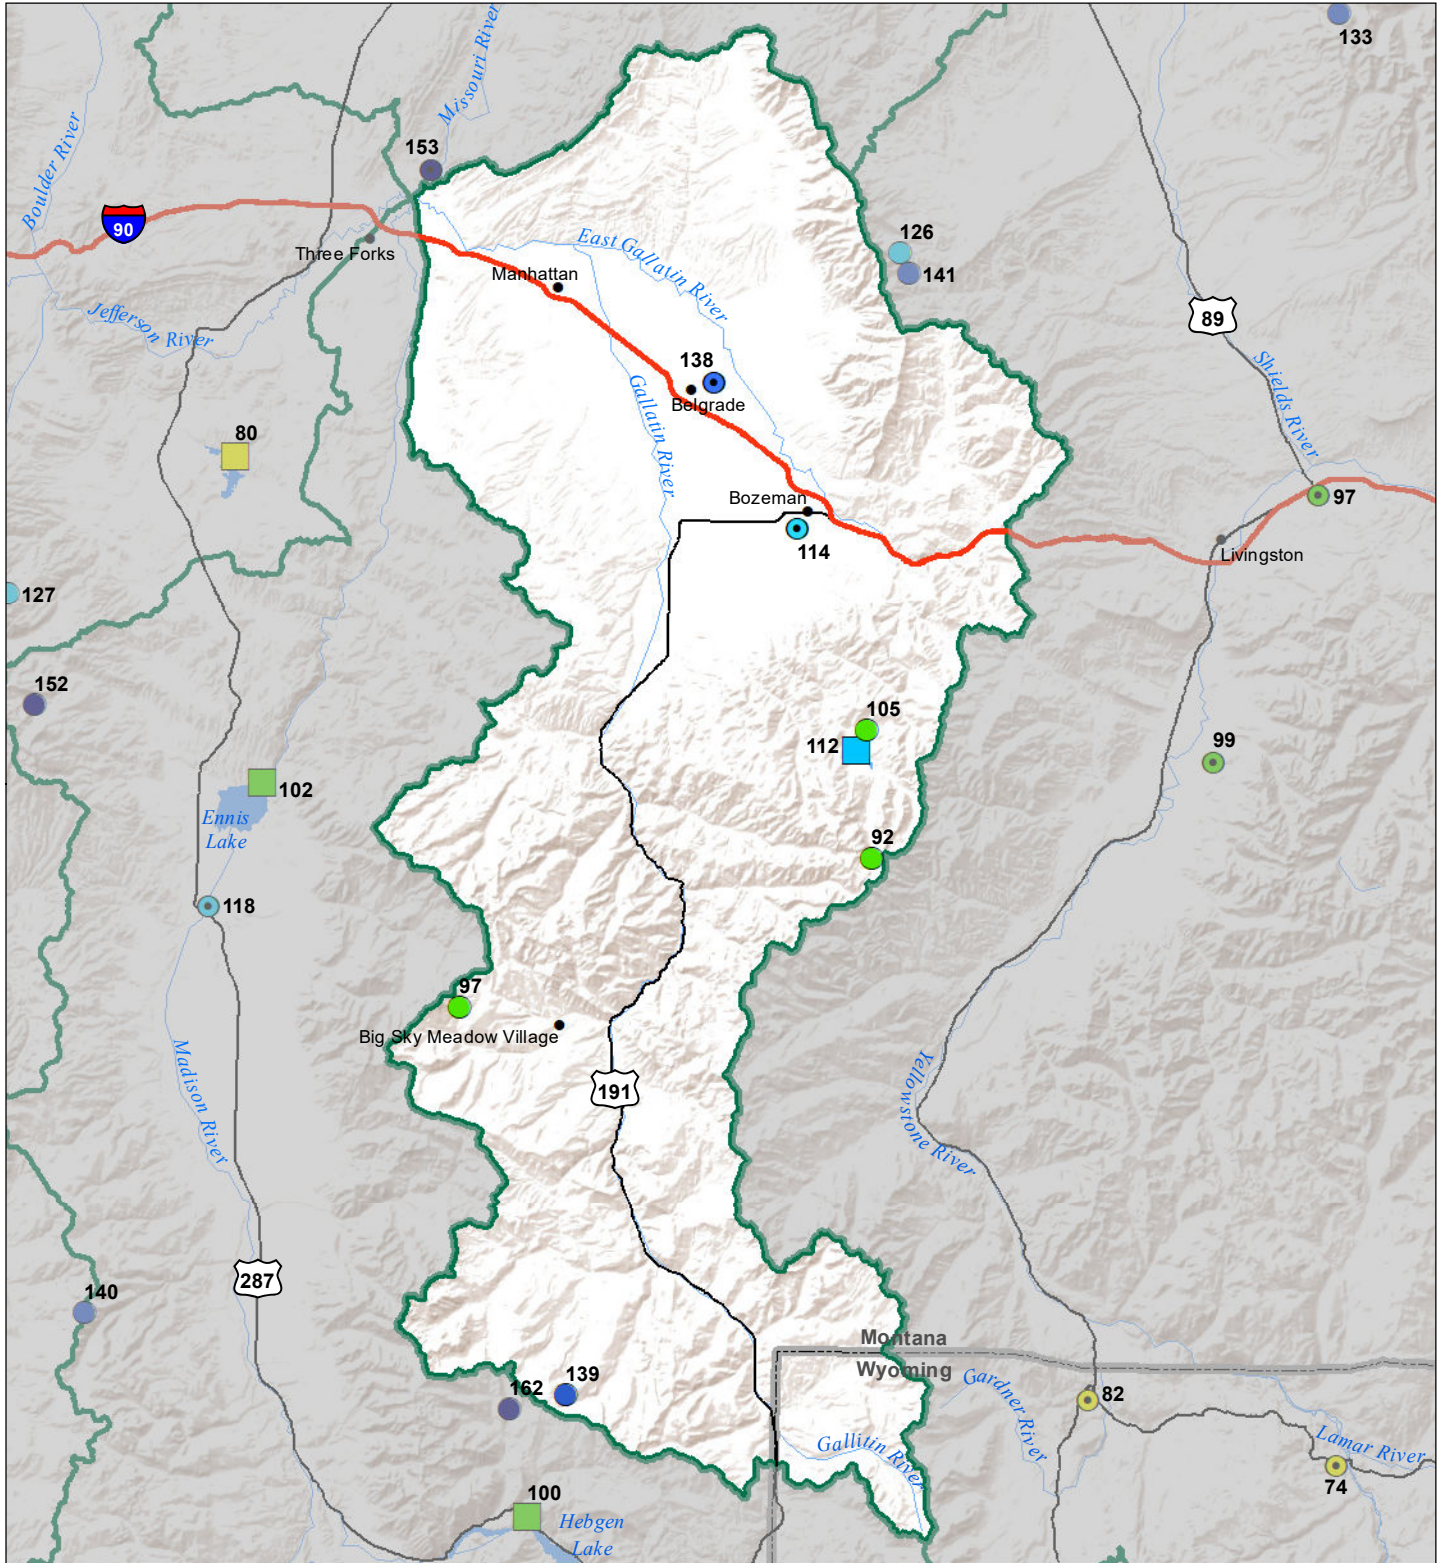

Gallatin River Basin Monthly Precipitation and Reservoir Levels Percentage of Normal July 1, 2020 (June 1, 2020 - July 1, 2020)

Precipitation Percent of Normal

SNOTEL

- > 150%
- 131 - 150%
- 111 - 130%
- 91 - 110%
- 71 - 90%
- 51 - 70%
- 1 - 50%

COOP/ACIS

- > 150%
- 131 - 150%
- 111 - 130%
- 91 - 110%
- 71 - 90%
- 51 - 70%
- 1 - 50%

Reservoirs Percent of Normal

- > 150%
- 131 - 150%
- 111 - 130%
- 91 - 110%
- 71 - 90%
- 51 - 70%
- 1 - 50%