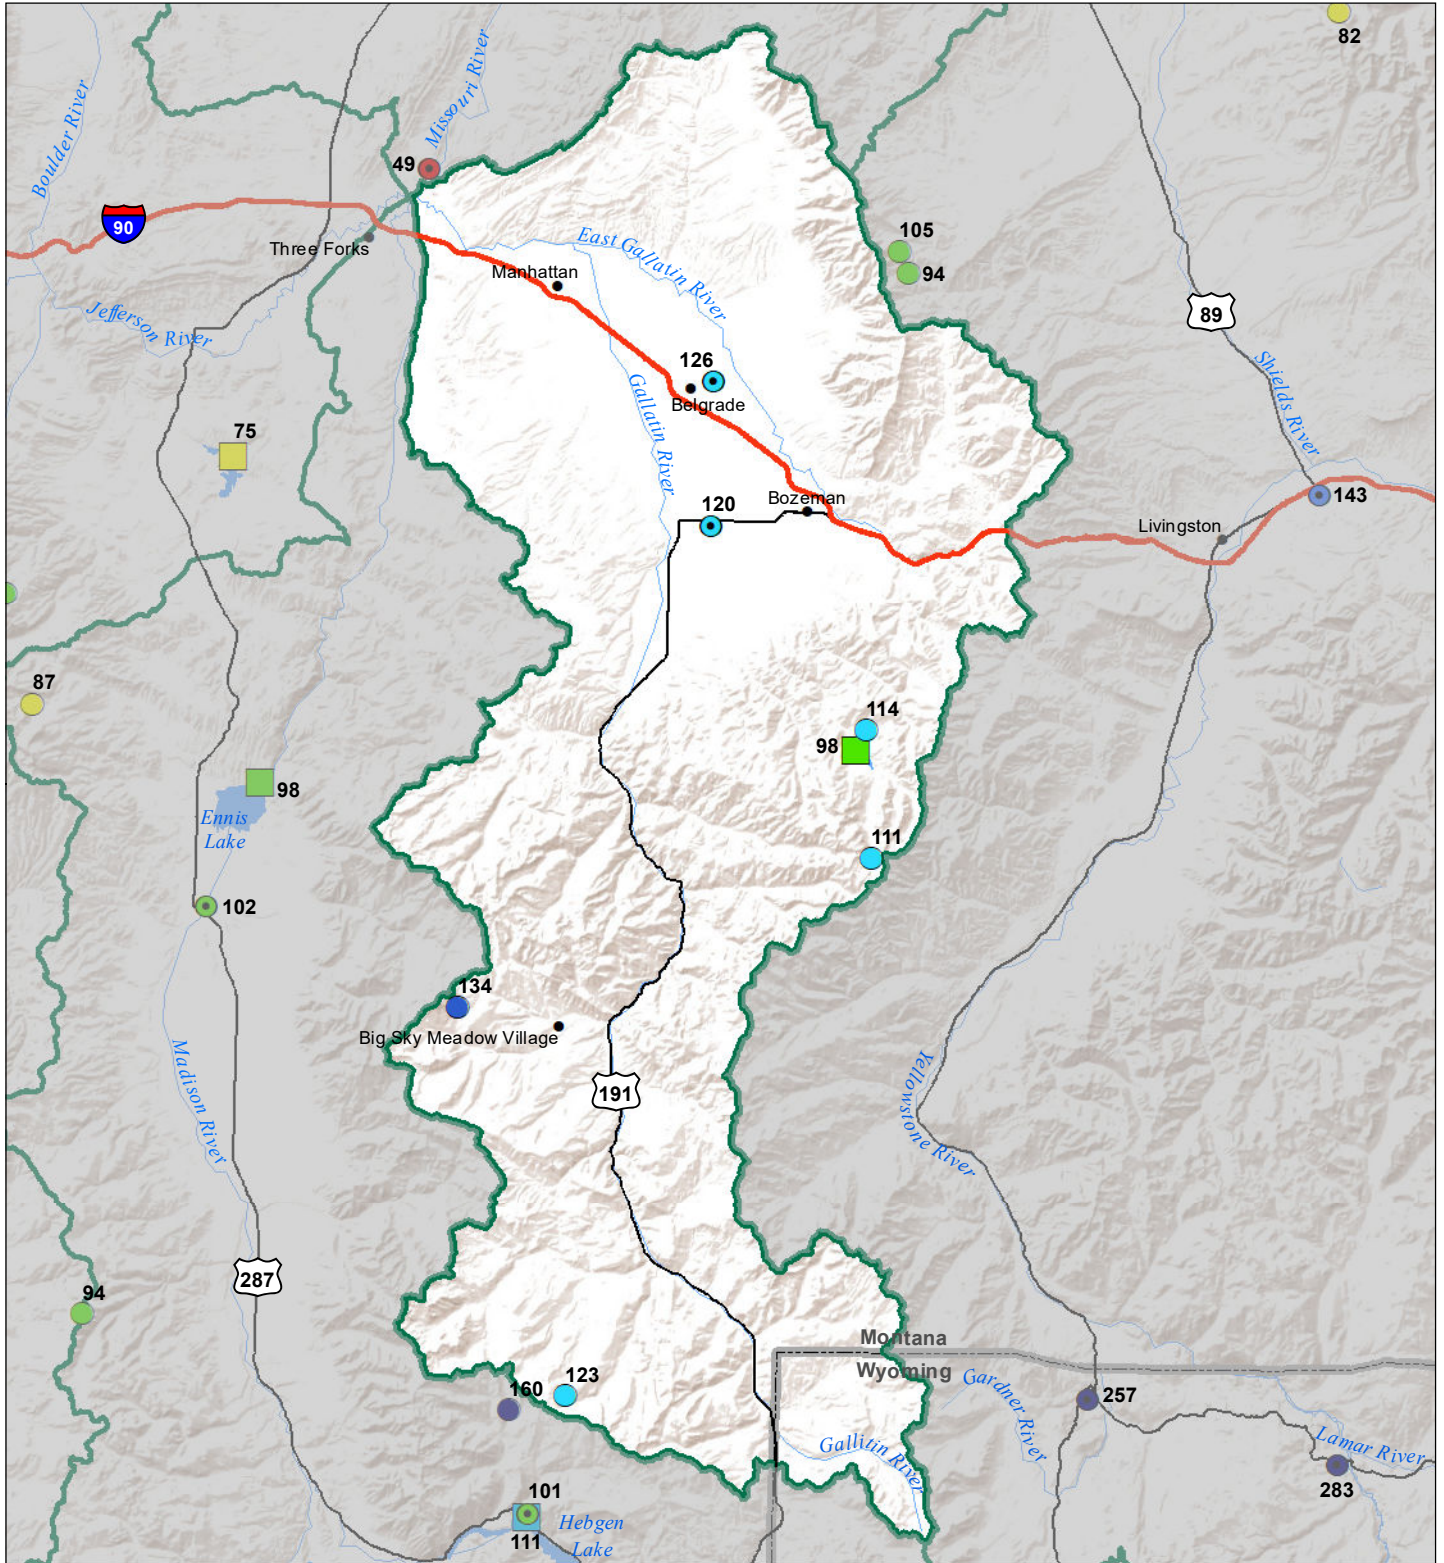

Gallatin River Basin Monthly Precipitation and Reservoir Levels Percentage of Normal April 1, 2020 (March 1, 2020 - April 1, 2020)

Precipitation Percent of Normal

SNOTEL

- > 150%
- 71 - 90%
- 131 - 150%
- 51 - 70%
- 111 - 130%
- 1 - 50%
- 91 - 110%

COOP/ACIS

- > 150%
- 71 - 90%
- 131 - 150%
- 51 - 70%
- 111 - 130%
- 1 - 50%
- 91 - 110%

Reservoirs Percent of Normal

- > 150%
- 131 - 150%
- 111 - 130%
- 91 - 110%
- 71 - 90%
- 51 - 70%
- 1 - 50%