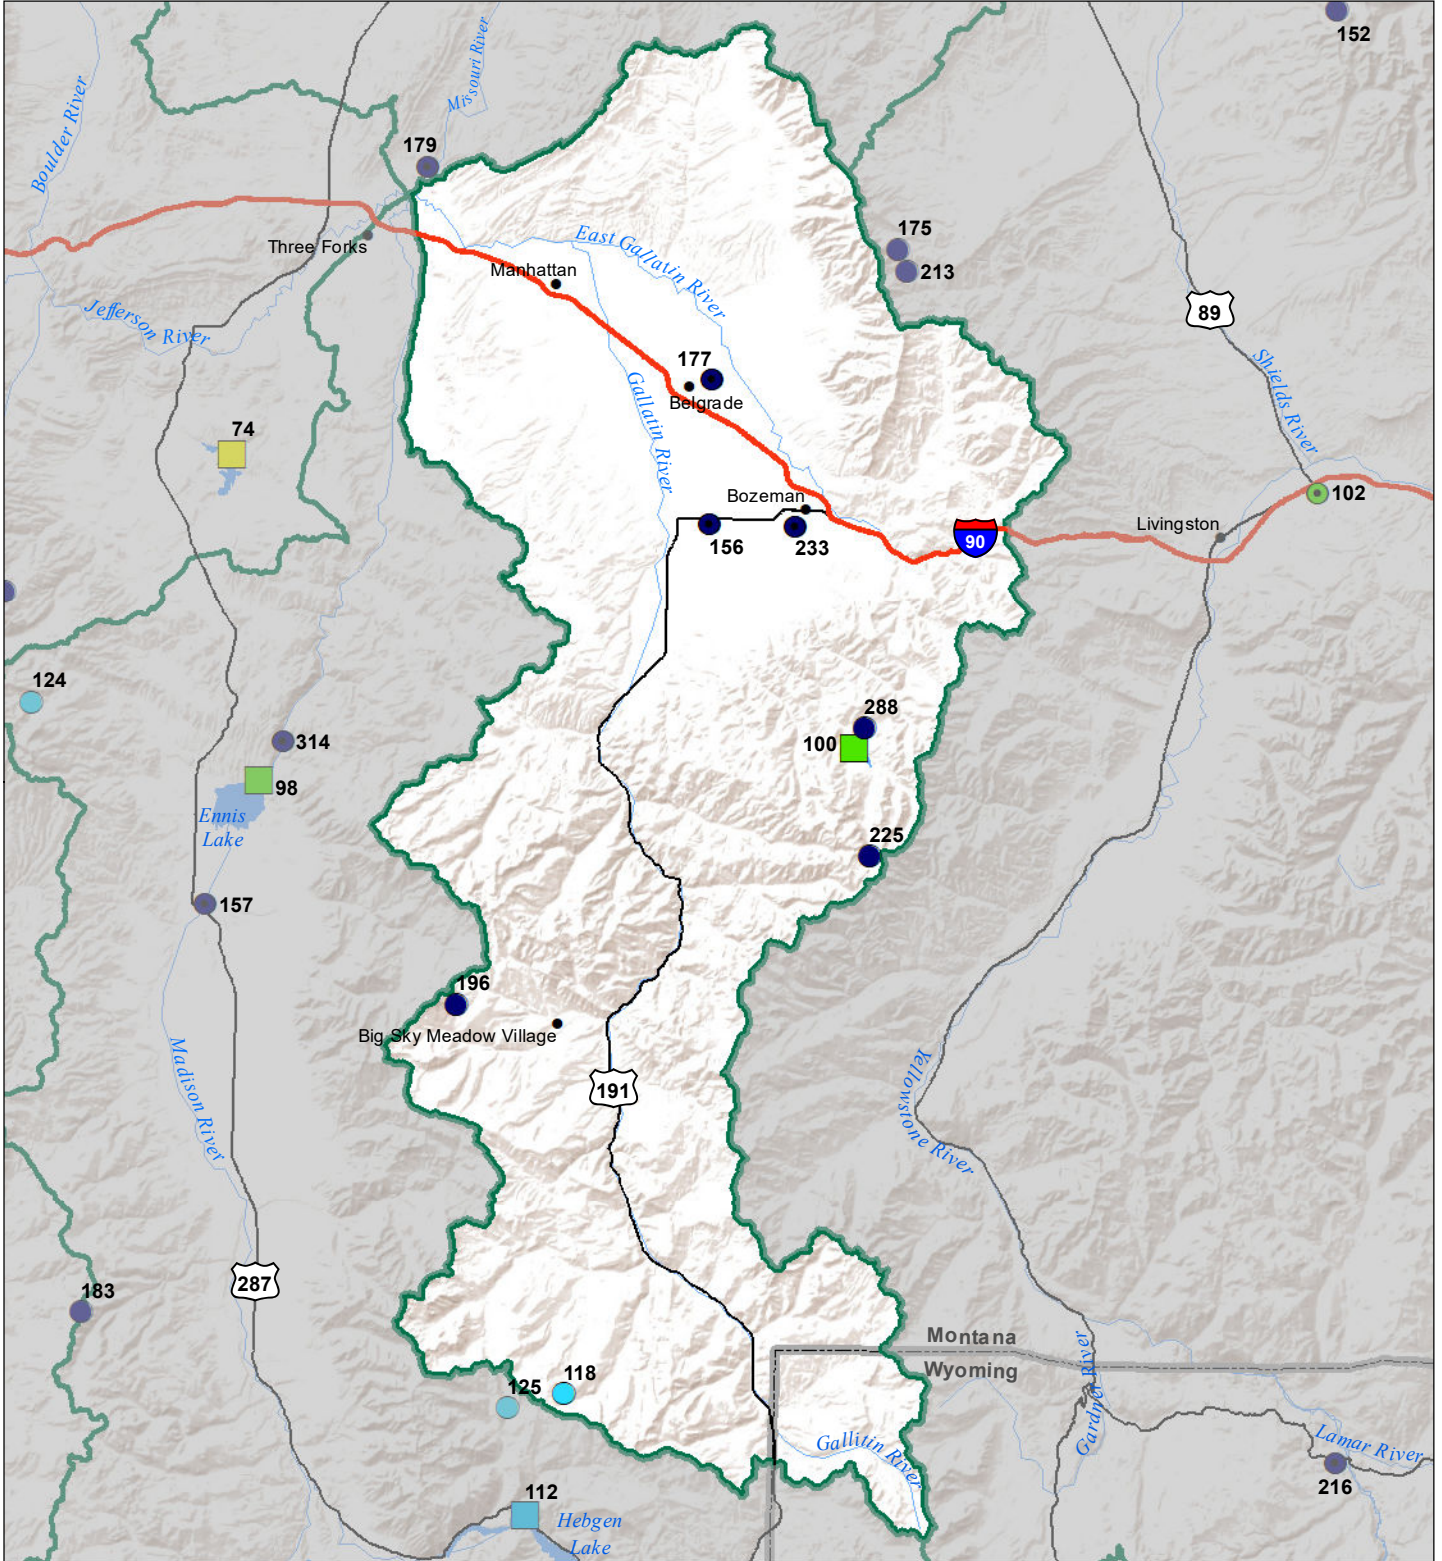

# Gallatin River Basin Monthly Precipitation and Reservoir Levels Percentage of Normal March 1, 2020 (February 1, 2020 - March 1, 2020)

### Precipitation Percent of Normal

#### SNOTEL

- > 150%
- 131 - 150%
- 111 - 130%
- 91 - 110%
- 71 - 90%
- 51 - 70%
- 1 - 50%