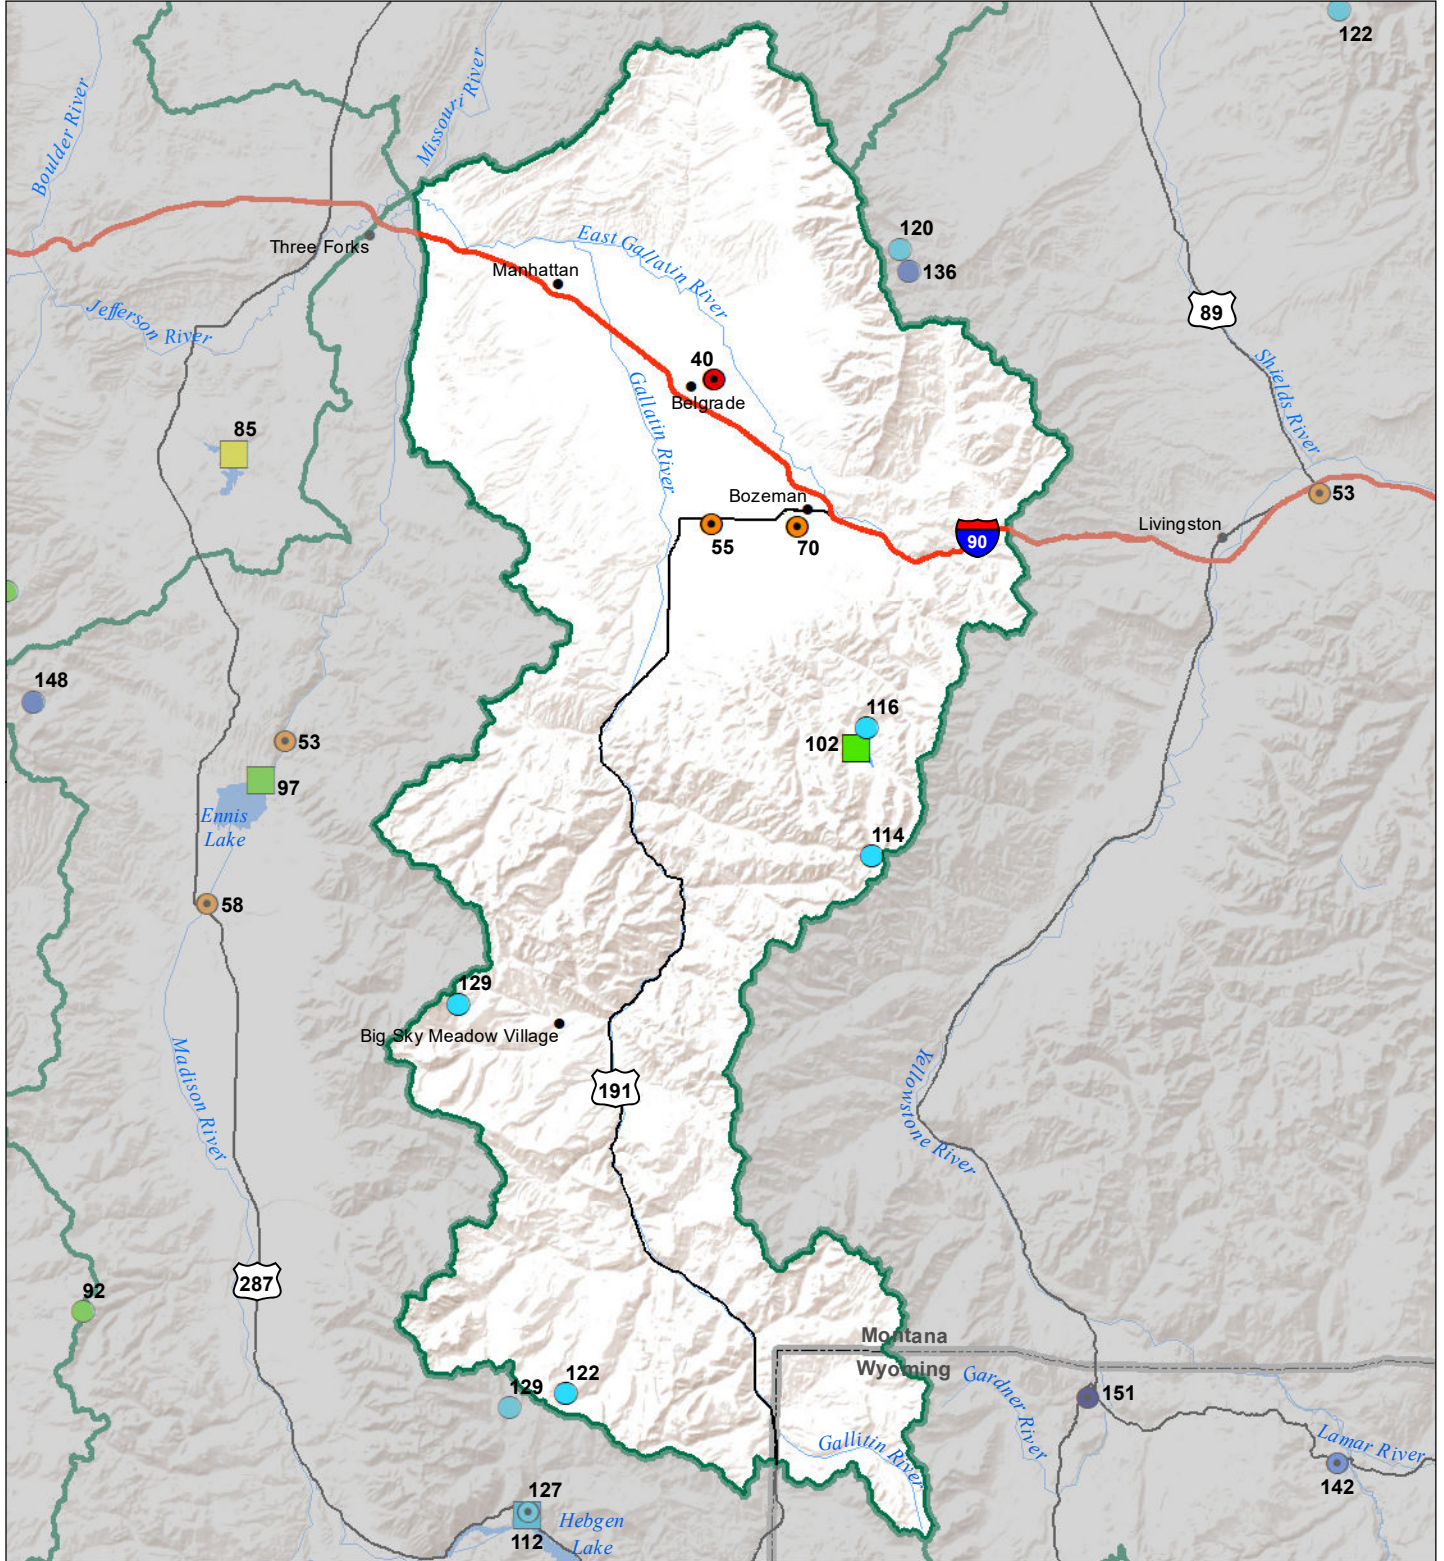

# Gallatin River Basin Monthly Precipitation and Reservoir Levels Percentage of Normal February 1, 2020 (January 1, 2020 - February 1, 2020)

### Precipitation Percent of Normal

#### SNOTEL

- > 150%
- 131 - 150%
- 111 - 130%
- 91 - 110%
- 71 - 90%
- 51 - 70%
- 1 - 50%