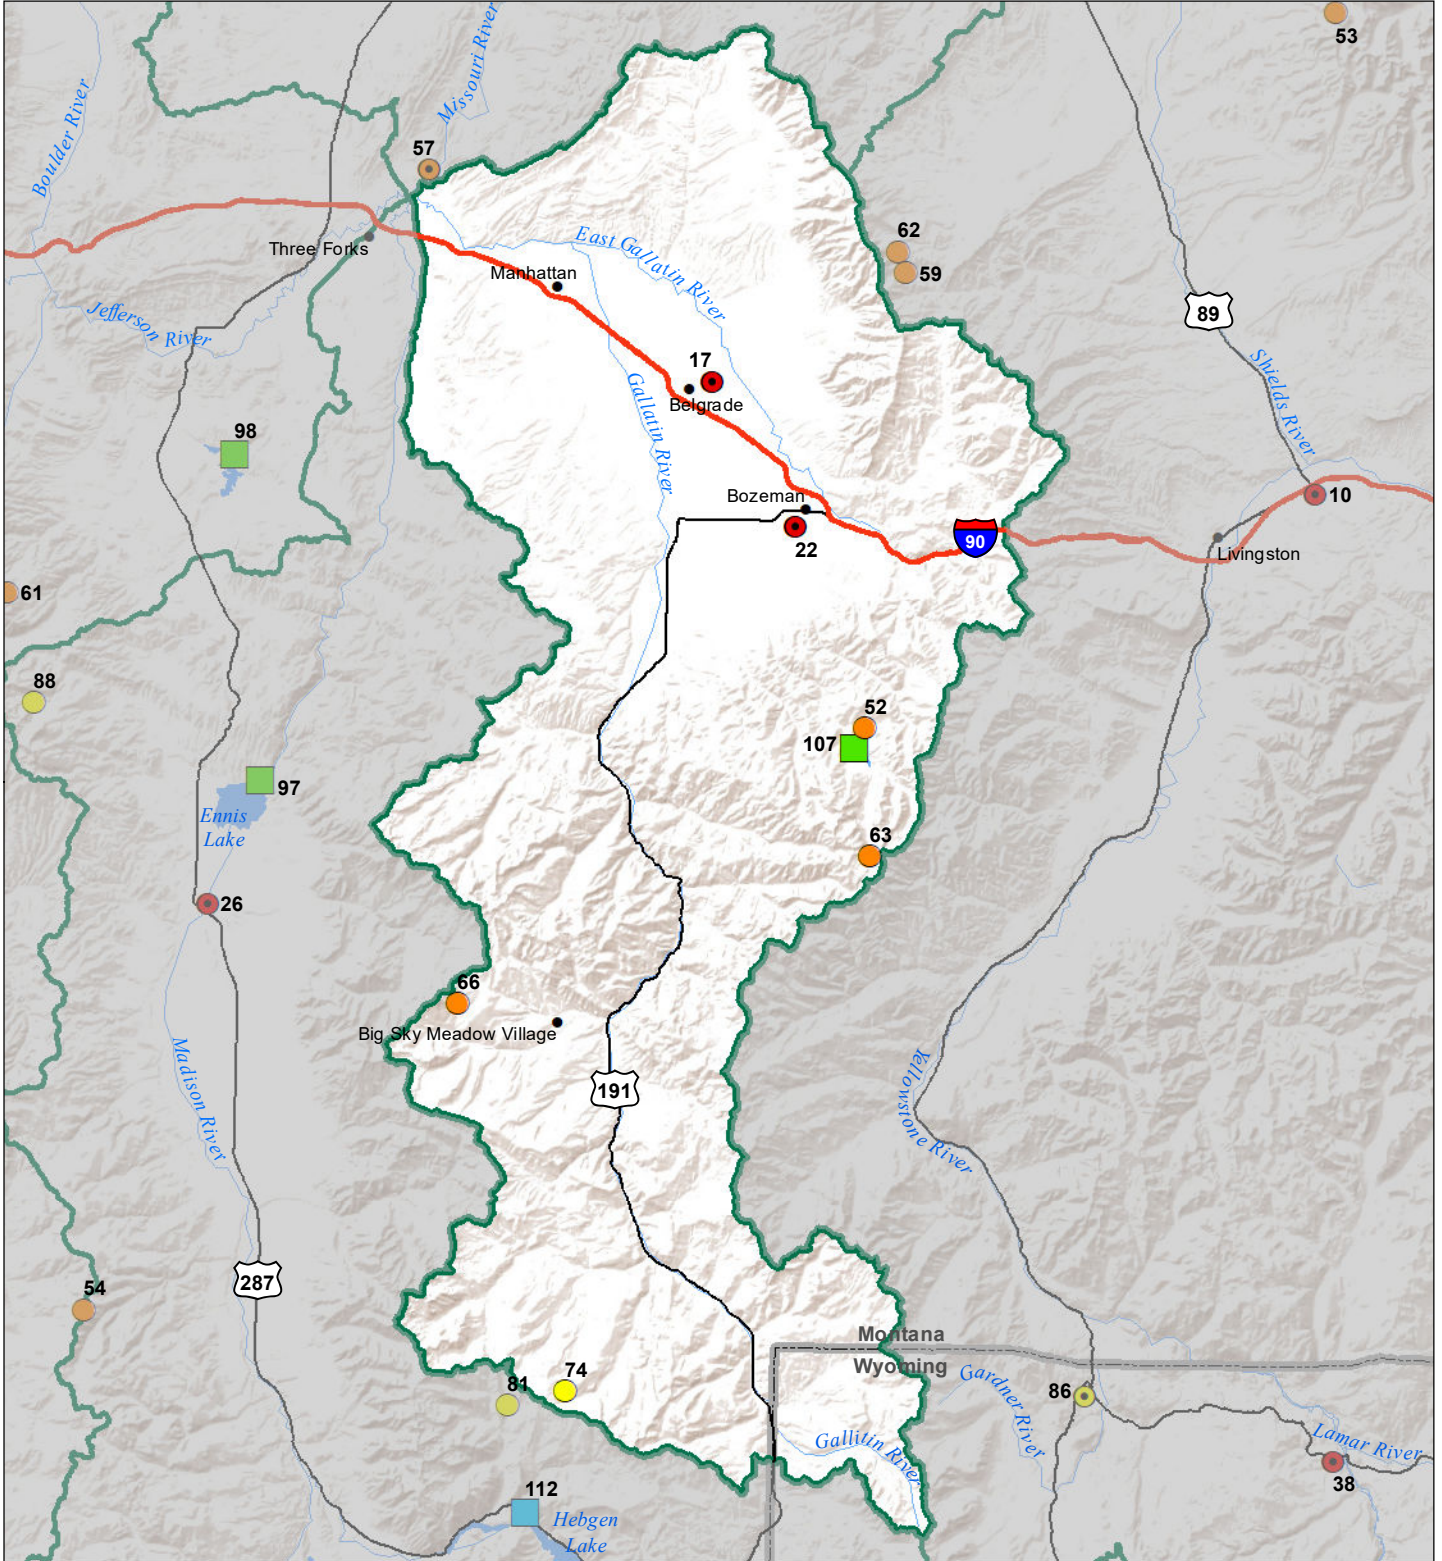

Gallatin River Basin Monthly Precipitation and Reservoir Levels Percentage of Normal January 1, 2020 (December 1, 2019 - January 1, 2020)

Precipitation Percent of Normal

SNOTEL

- > 150%
- 131 - 150%
- 111 - 130%
- 91 - 110%
- 71 - 90%
- 51 - 70%
- 1 - 50%

COOP/ACIS

- > 150%
- 131 - 150%
- 111 - 130%
- 91 - 110%
- 71 - 90%
- 51 - 70%
- 1 - 50%

Reservoirs Percent of Normal

- > 150%
- 131 - 150%
- 111 - 130%
- 91 - 110%
- 71 - 90%
- 51 - 70%
- 1 - 50%